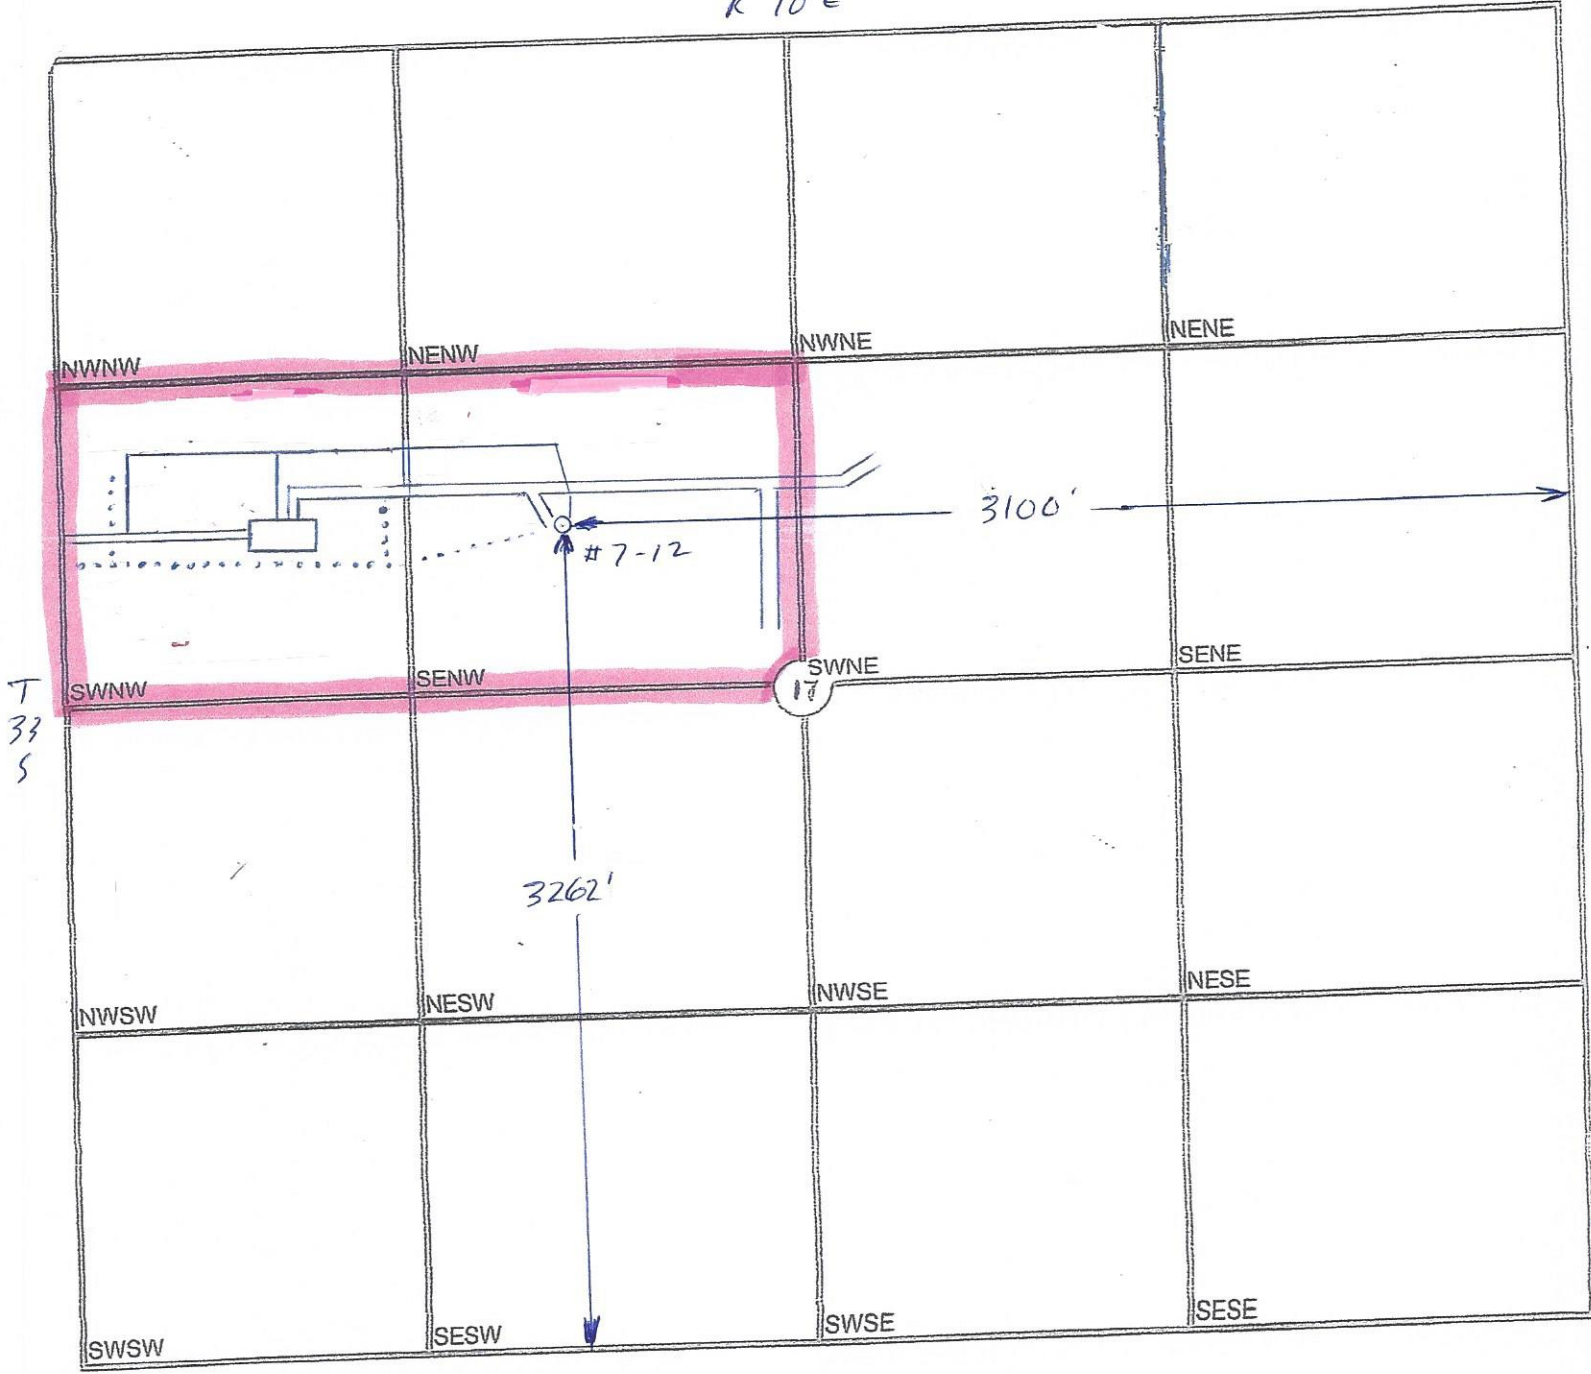

S M Oil & Gas Inc

Goode A # 7-12

Chautauque County, WY

R 10 E

Section: 17

Twp: 33S

Range: 10E

Name: GOODE "A"

LEGEND

- Well location ○
- Tank Battery [rectangle]
- pipeline [solid line]
- Electric line [dashed line]
- lease road [double line]