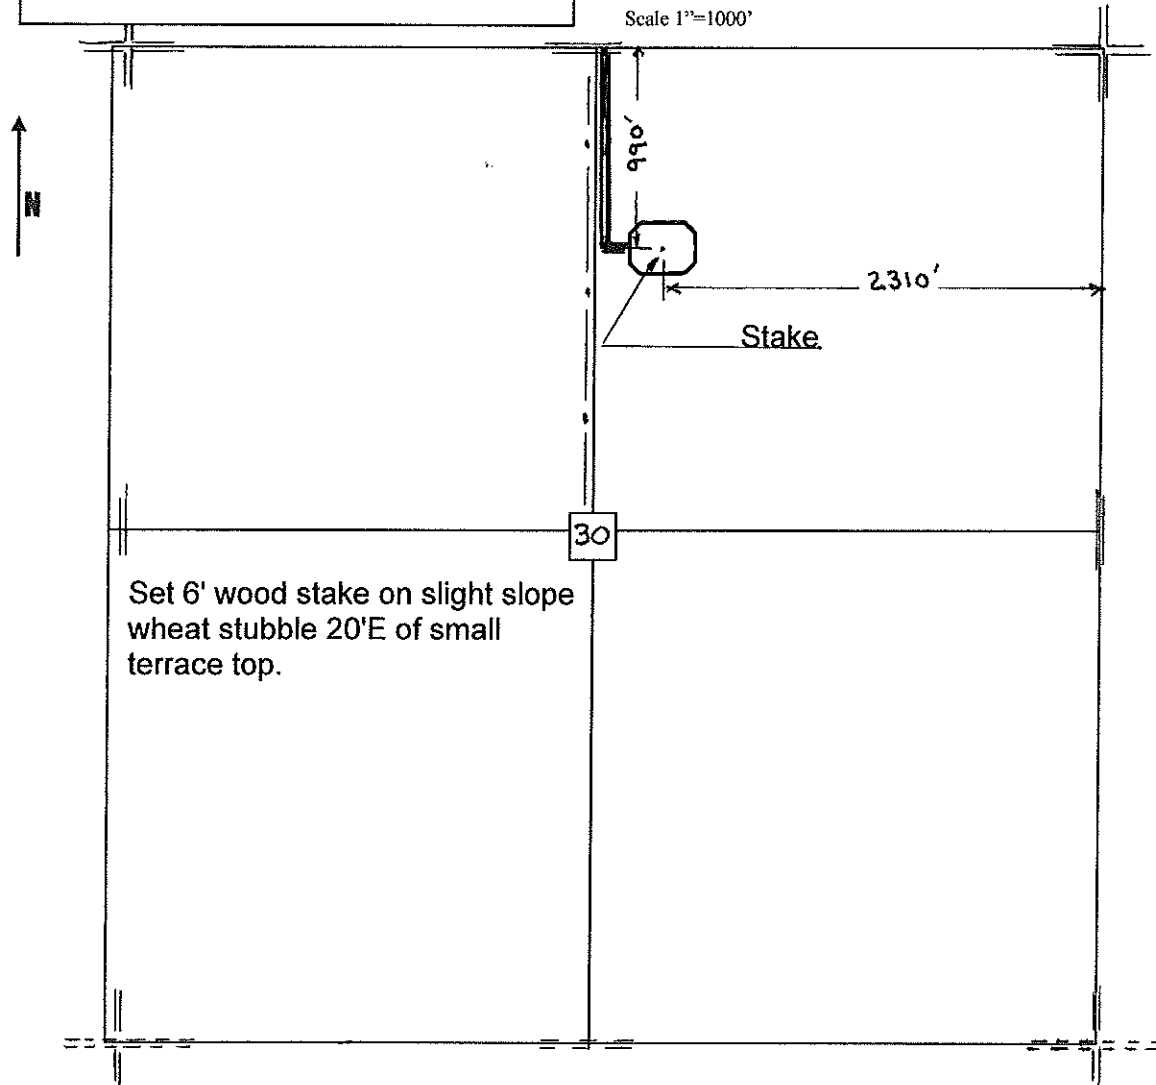

T

R

Location

GULF EXPLORATION
9701 N Broadway Ext.
Oklahoma City, OK73114

Elevation 1976 Gr.

Ordered By: Pat

Scale 1"=1000'

Data use subject to license.