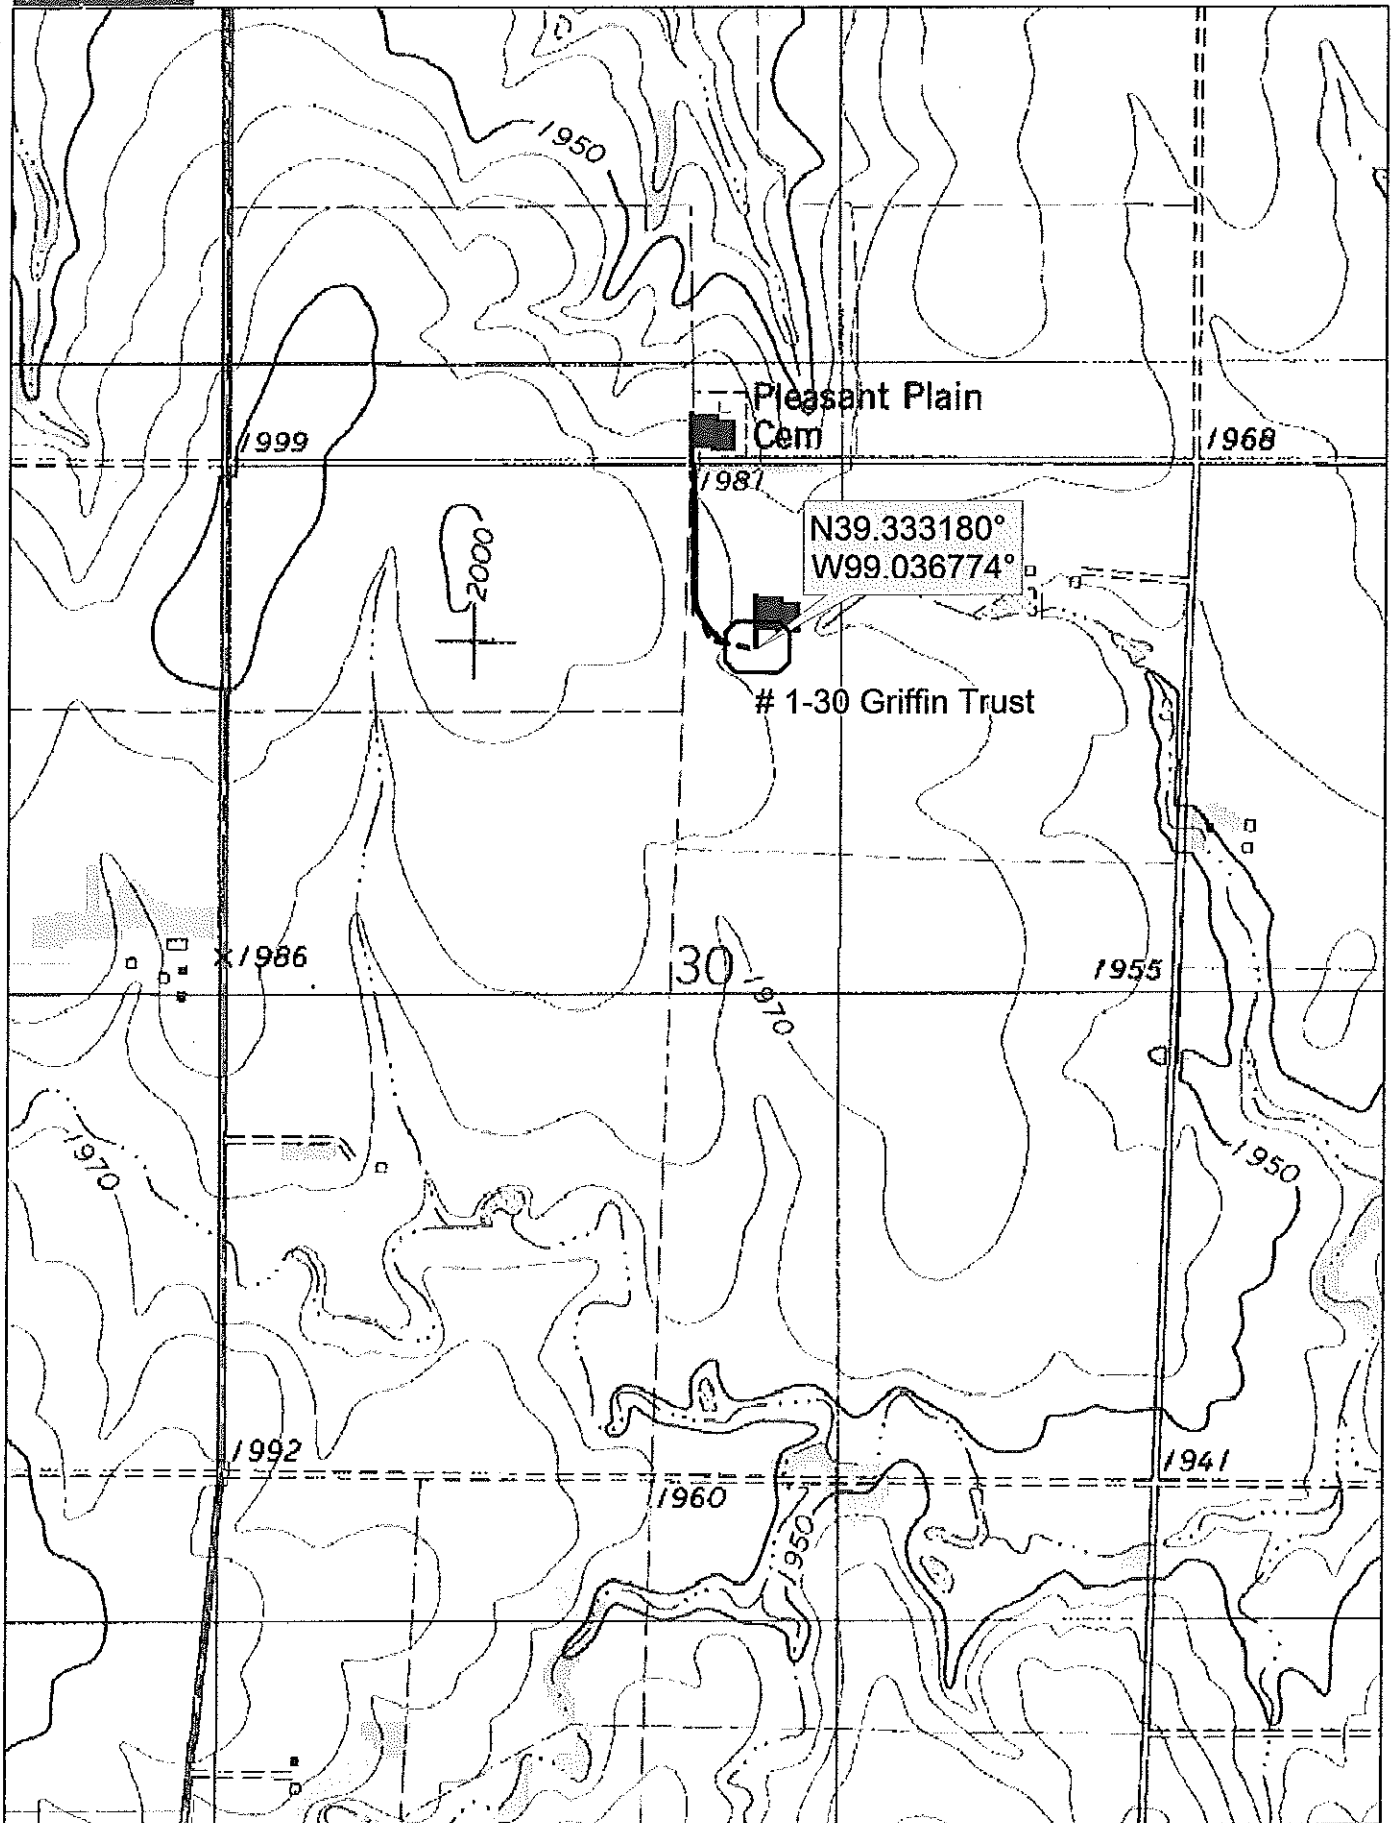

T

R

Location

GULF EXPLORATION
9701 N Broadway Ext.
Oklahoma City, OK73114

Elevation 1976 Gr.

Ordered By: Pat

Scale 1"=1000'

Data use subject to license.

© DeLorme. Topo North America™ 9.

www.delorme.com