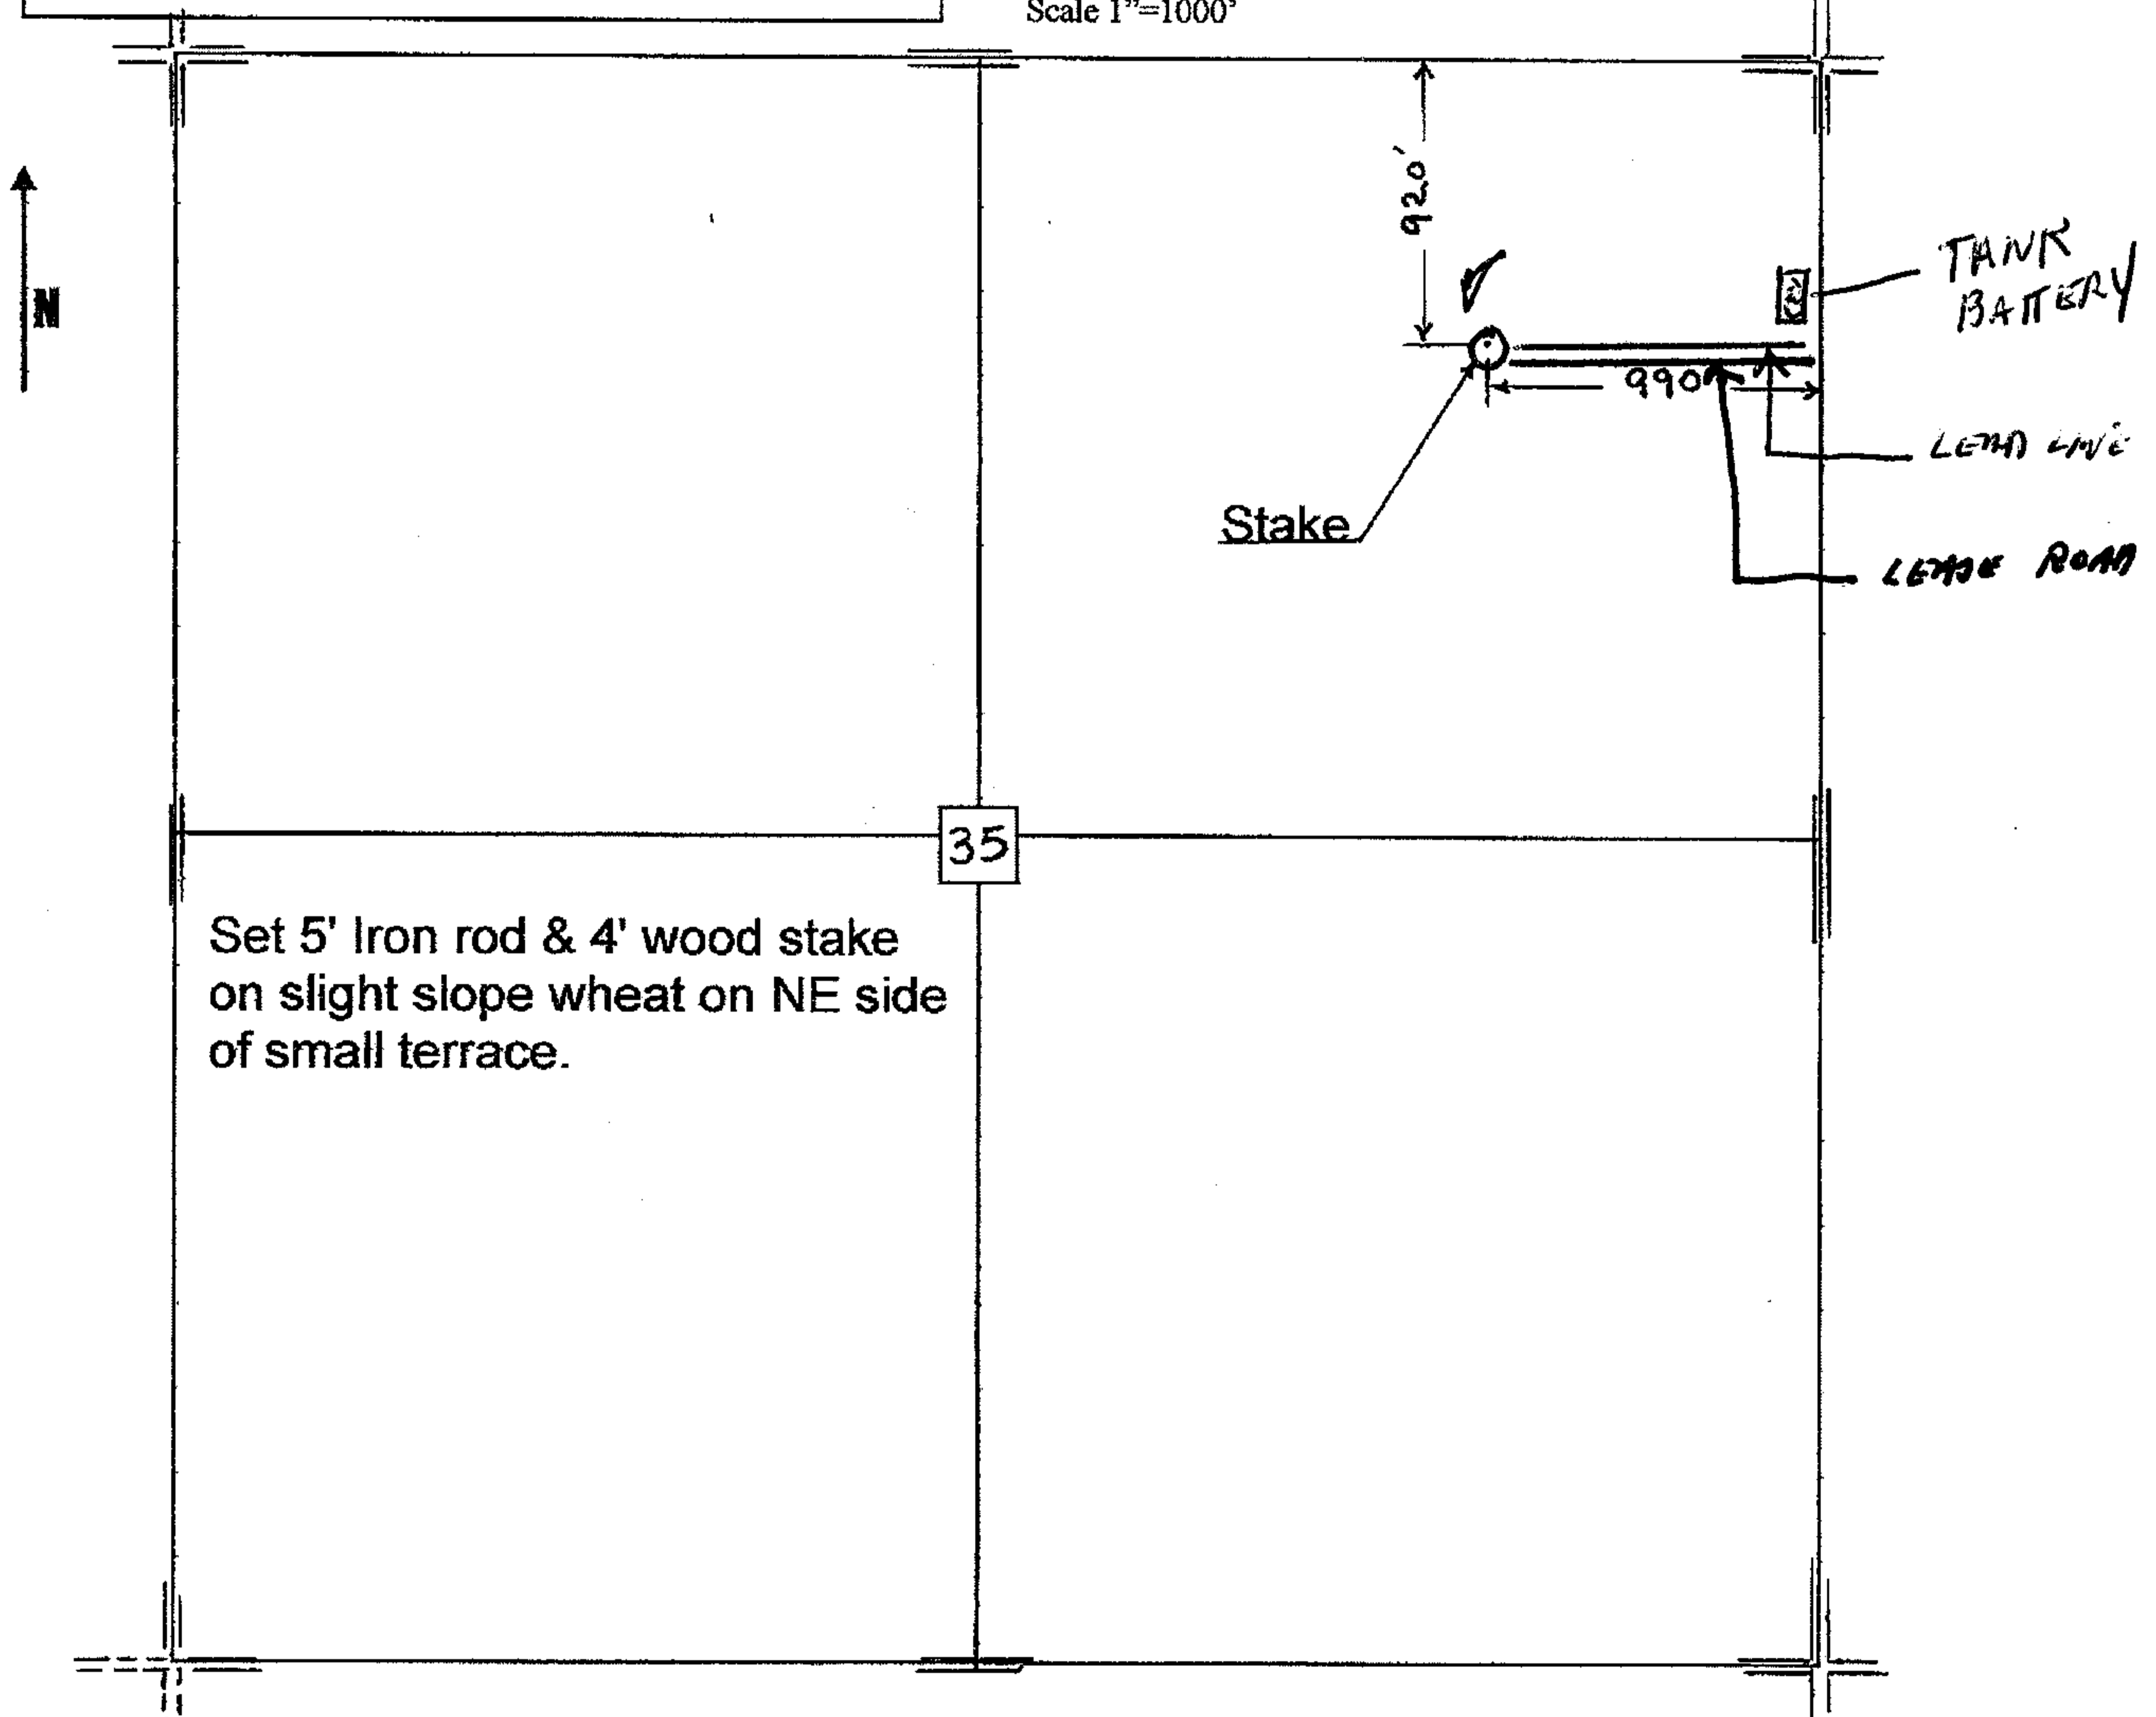

Elevation 2579 gr.

Ordered By: Raul

Scale 1"=1000'

Set 5' Iron rod & 4' wood stake on slight slope wheat on NE side of small terrace.