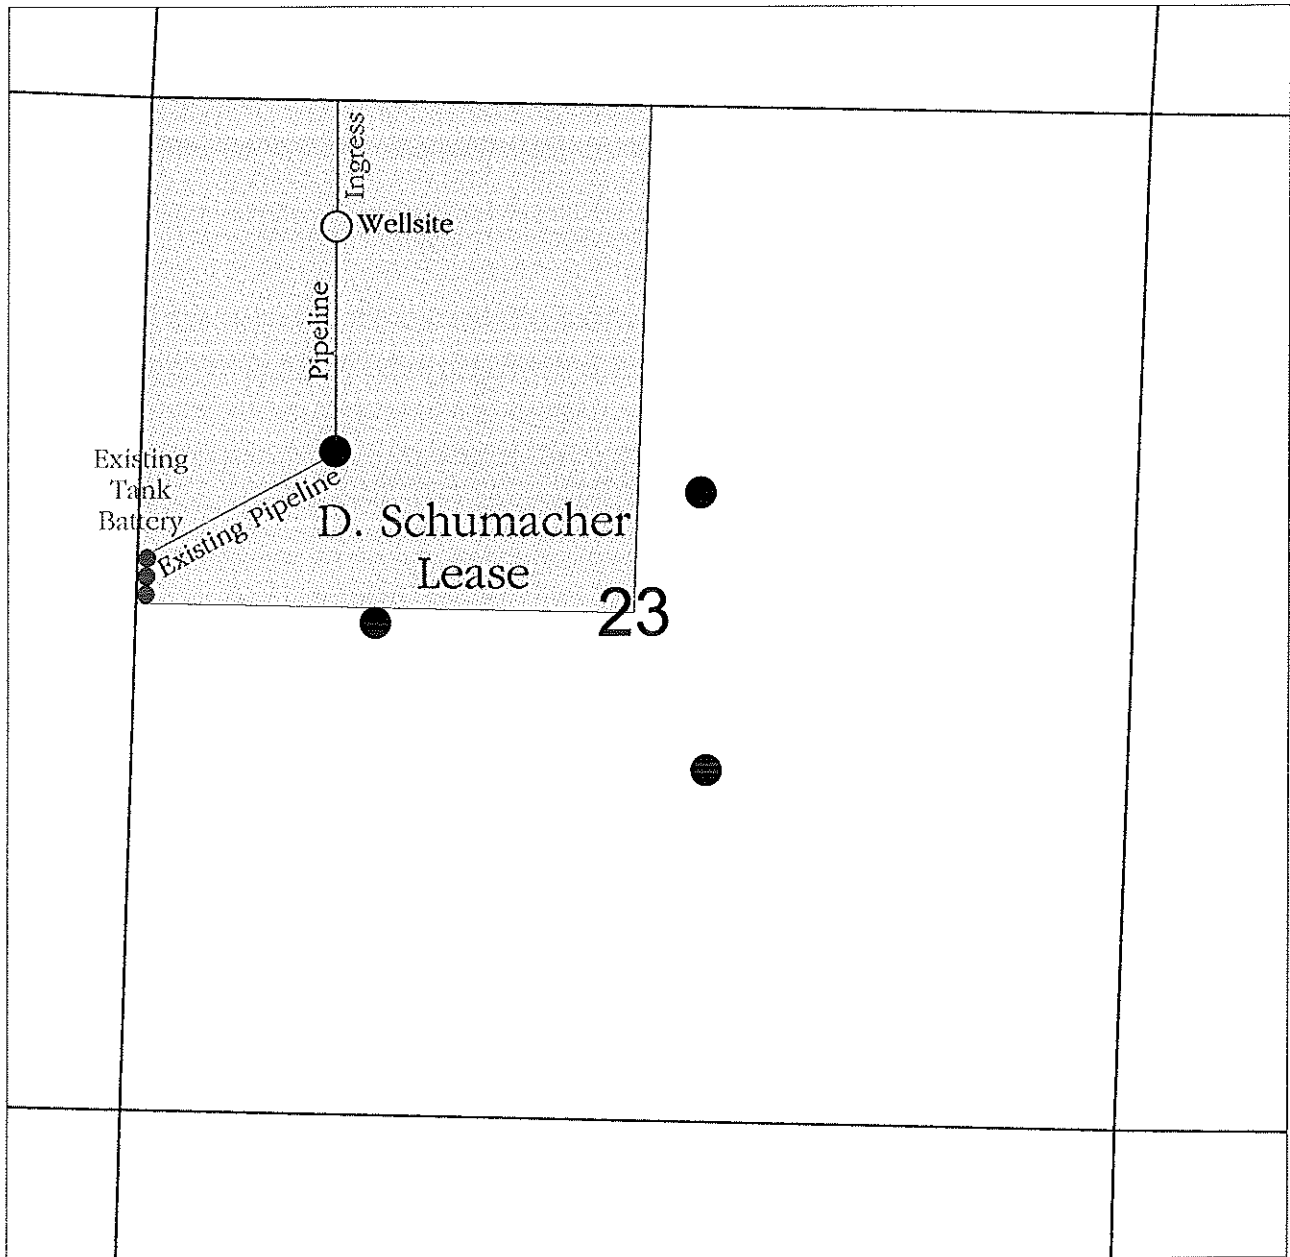

KANSAS SURFACE OWNER NOTIFICATION ACT

R 36 W

T  
15  
S

SCALE = 1 : 12,000

LOGAN COUNTY, KANSAS