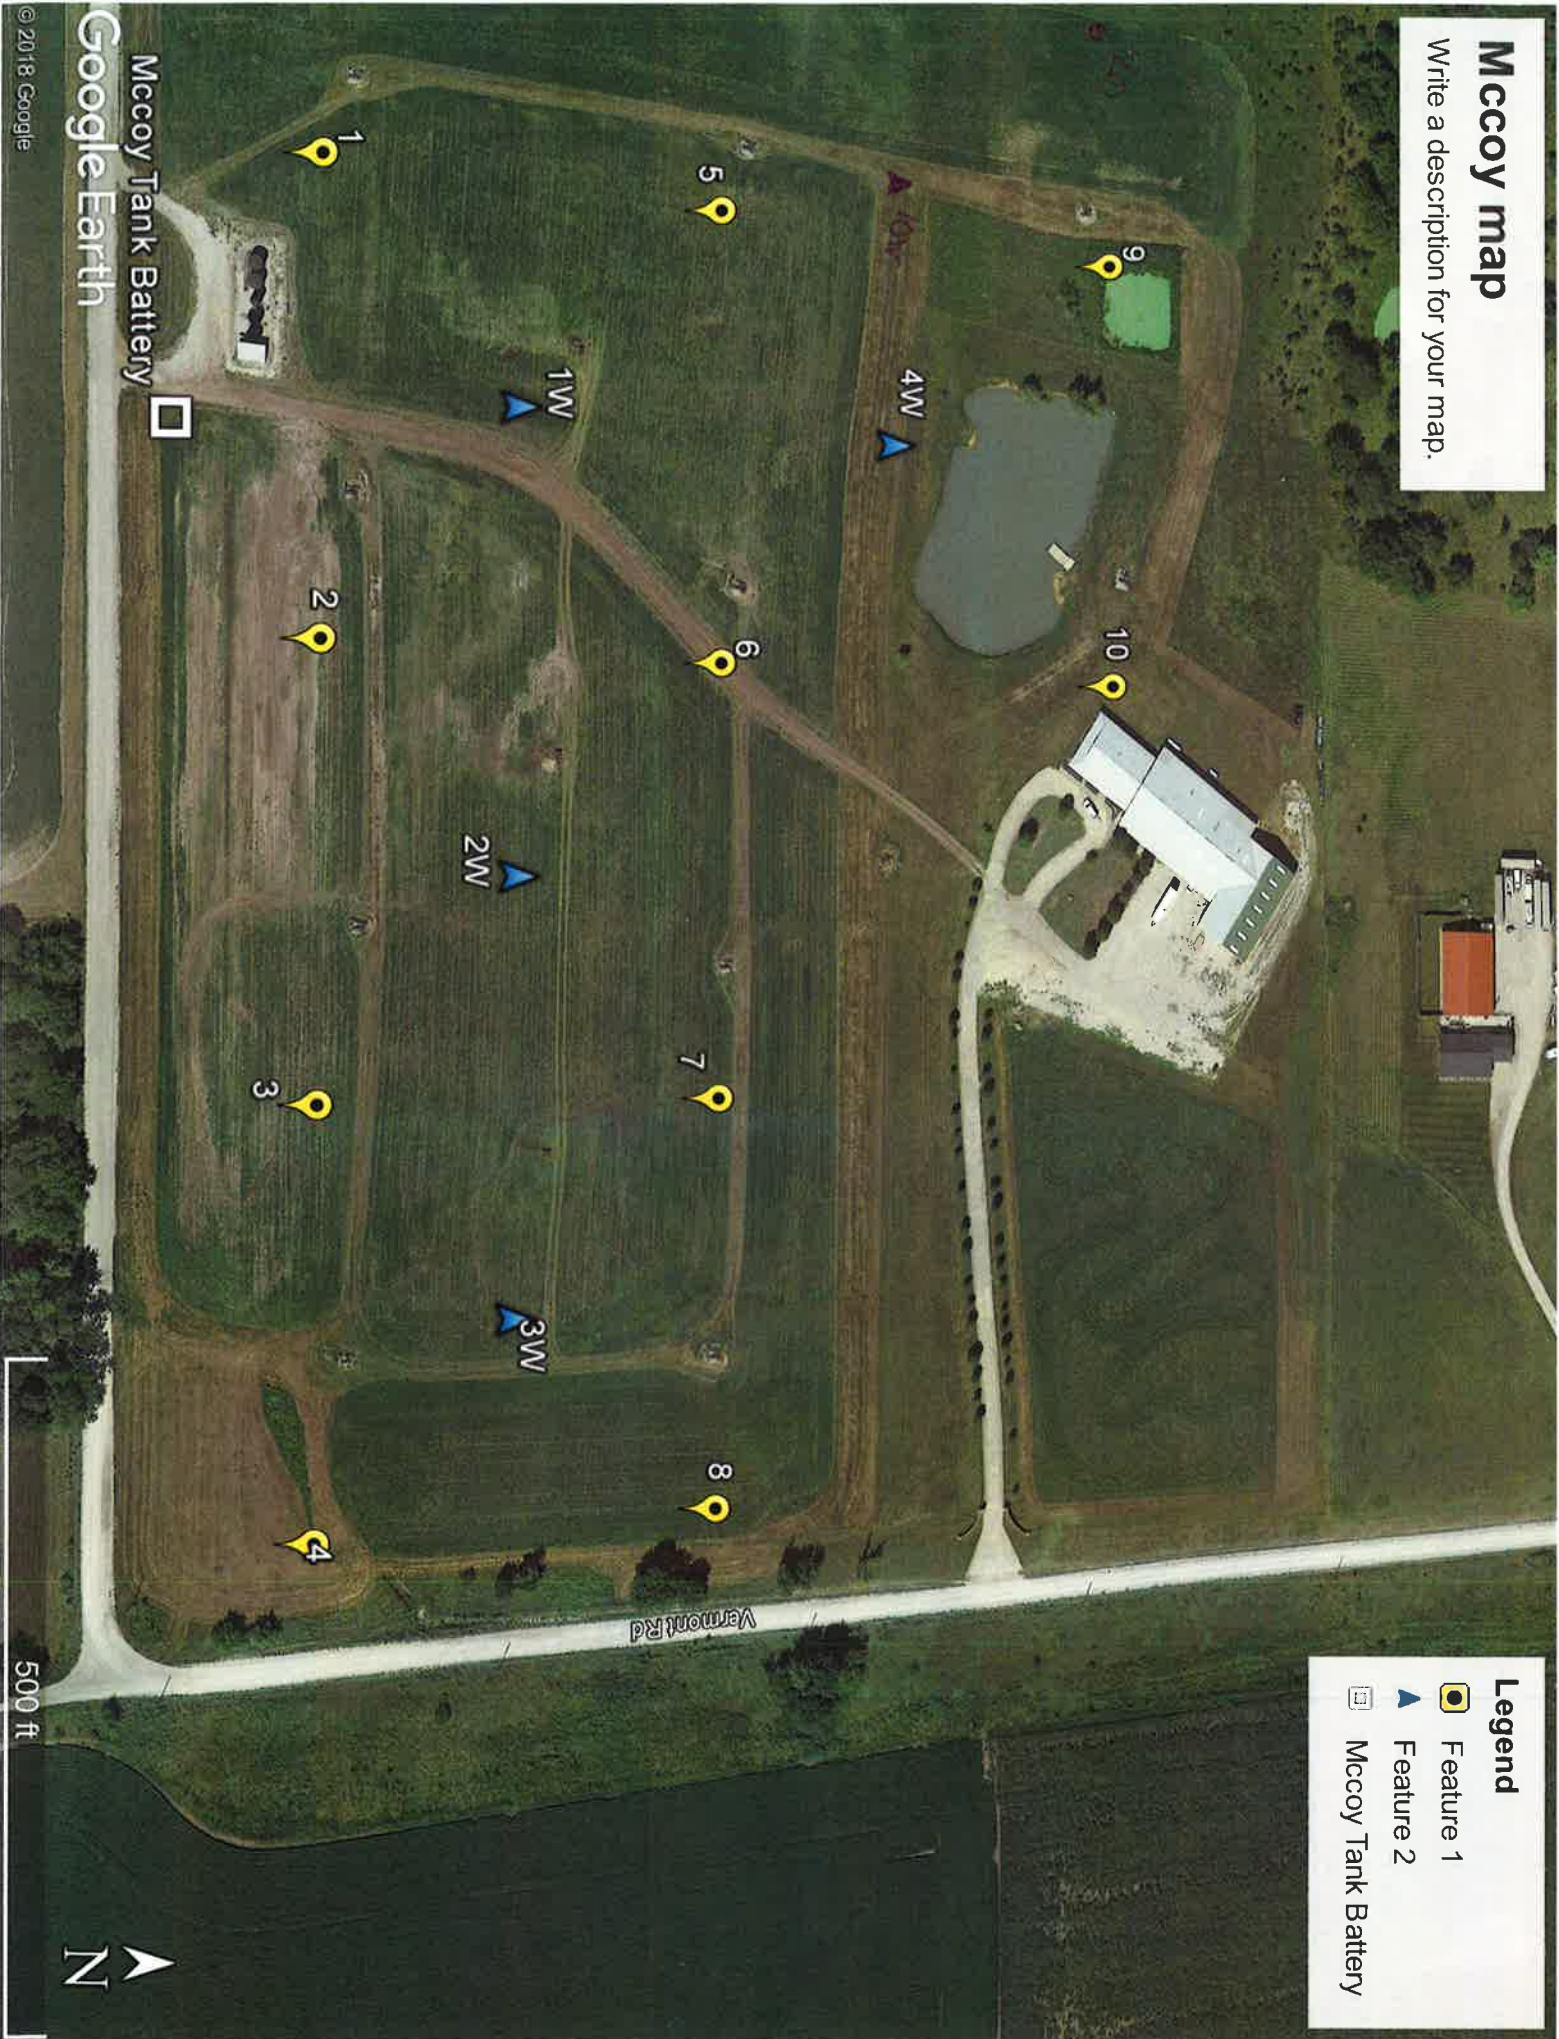

# Mccoy map

Write a description for your map.

- Legend**
- Feature 1
  - Feature 2
  - Mccoy Tank Battery

500 ft

Mccoy Tank Battery  
Google Earth

© 2018 Google