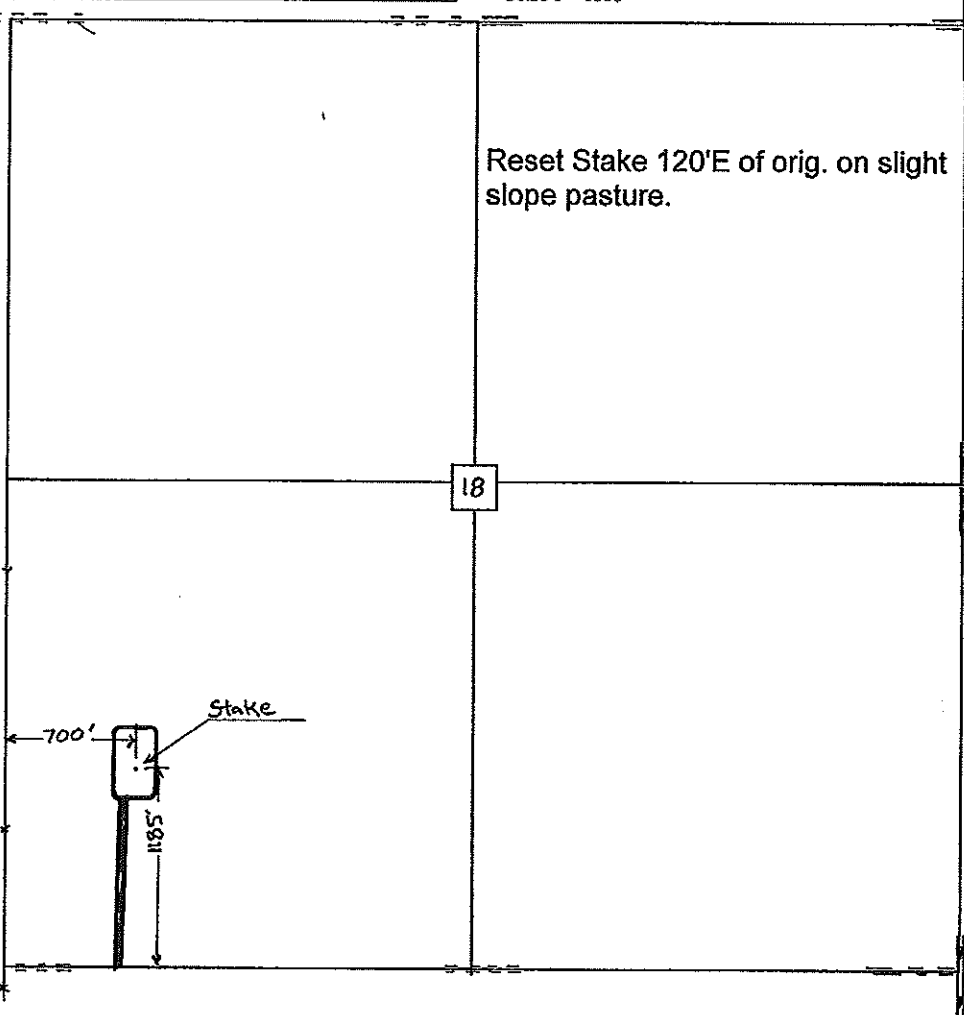

Farm Name

Thomas-KS

18

7s

36w

1185'FSL 700'FWL

County-State

S

T

R

Location

Gulf Exploration, LLC
 9701 N Broadway Ext.
 Oklahoma City, OK. 73114

Elevation 3364 Gr.

Ordered By: Pat

Scale 1"=1000'

Data use subject to license.