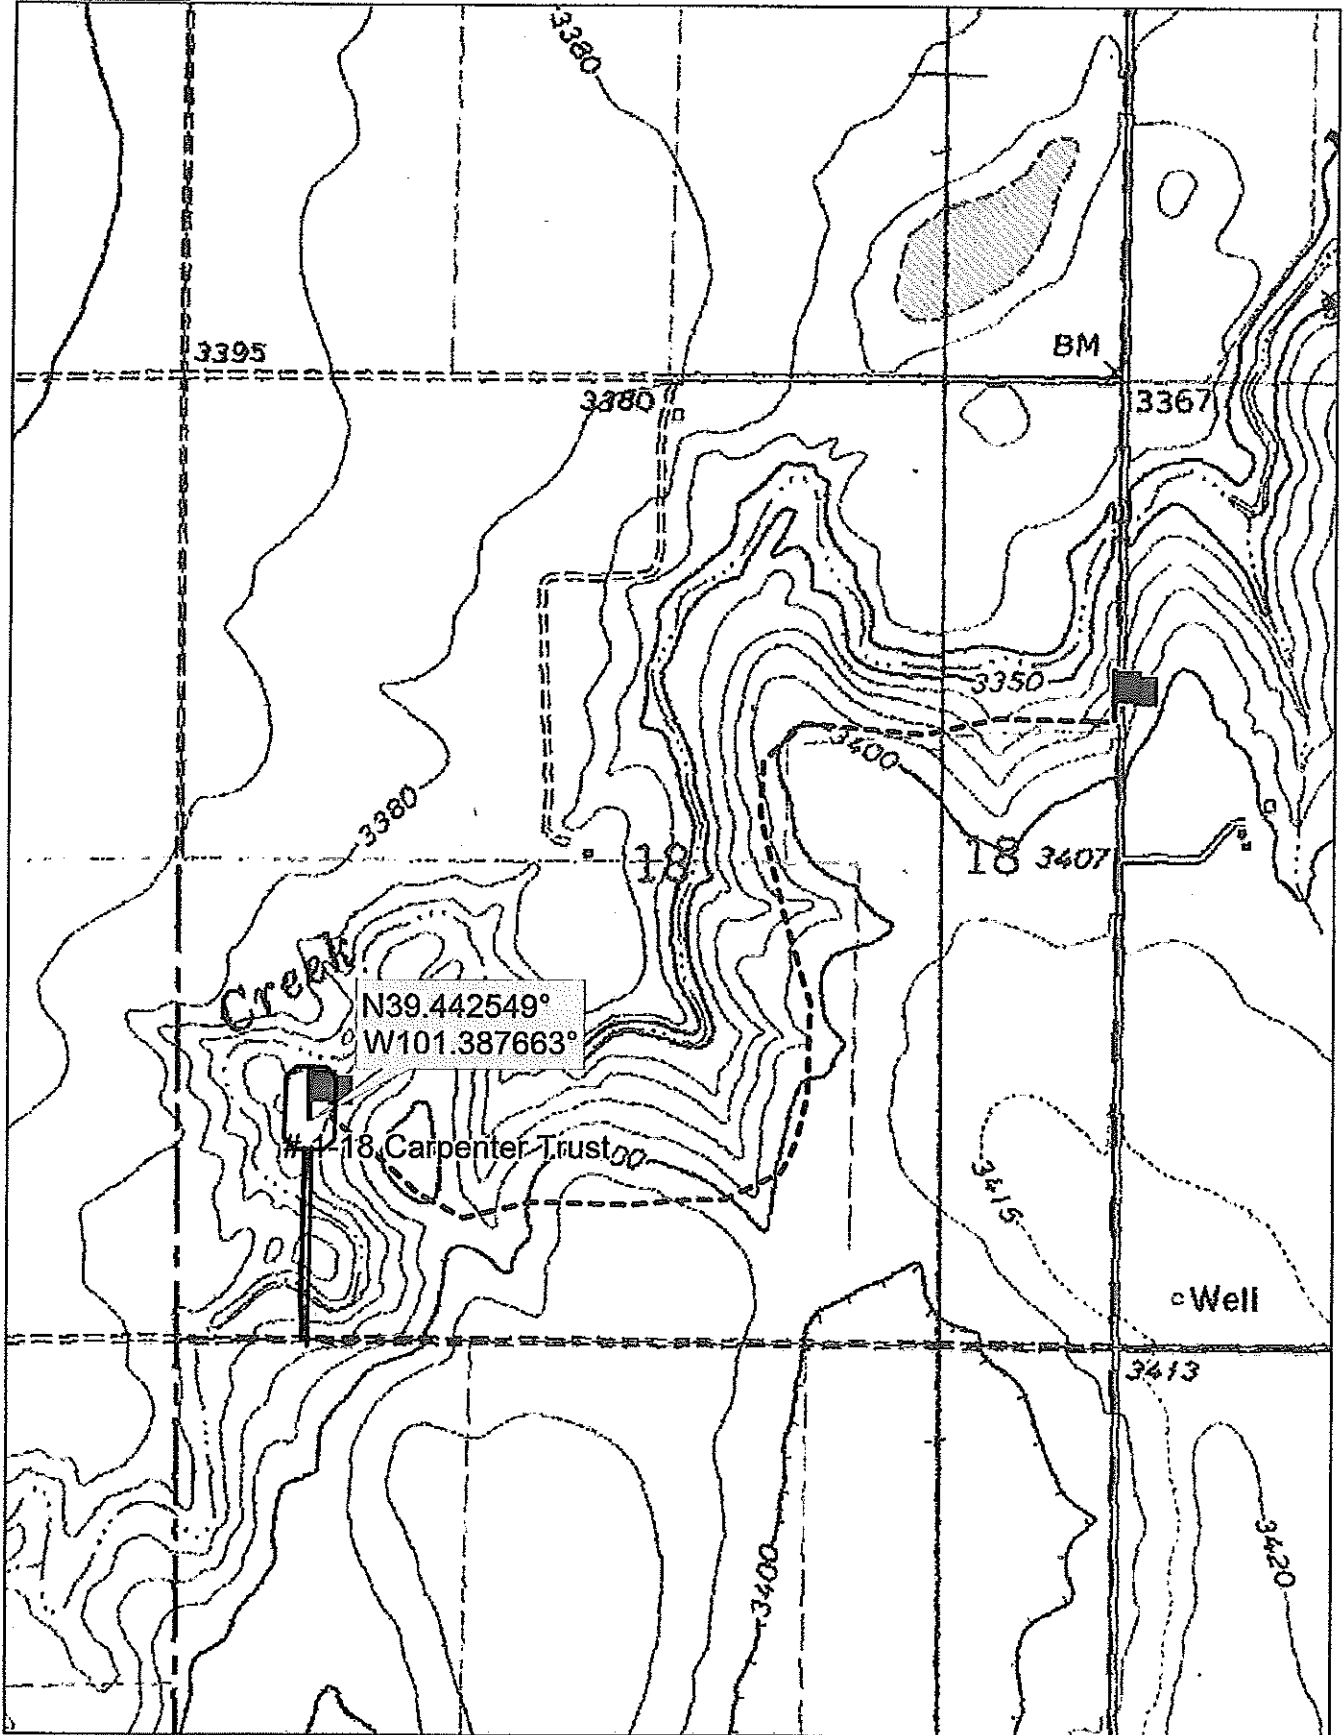

Farm Name

Thomas-KS

18

7s

36w

1185'FSL 700'FWL

County-State

S

T

R

Location

Gulf Exploration, LLC
 9701 N Broadway Ext.
 Oklahoma City, OK. 73114

Elevation 3364 Gr.

Ordered By: Pat

Scale 1"=1000'

Data use subject to license.

© DeLorme. Topo North America™ 9.

www.delorme.com