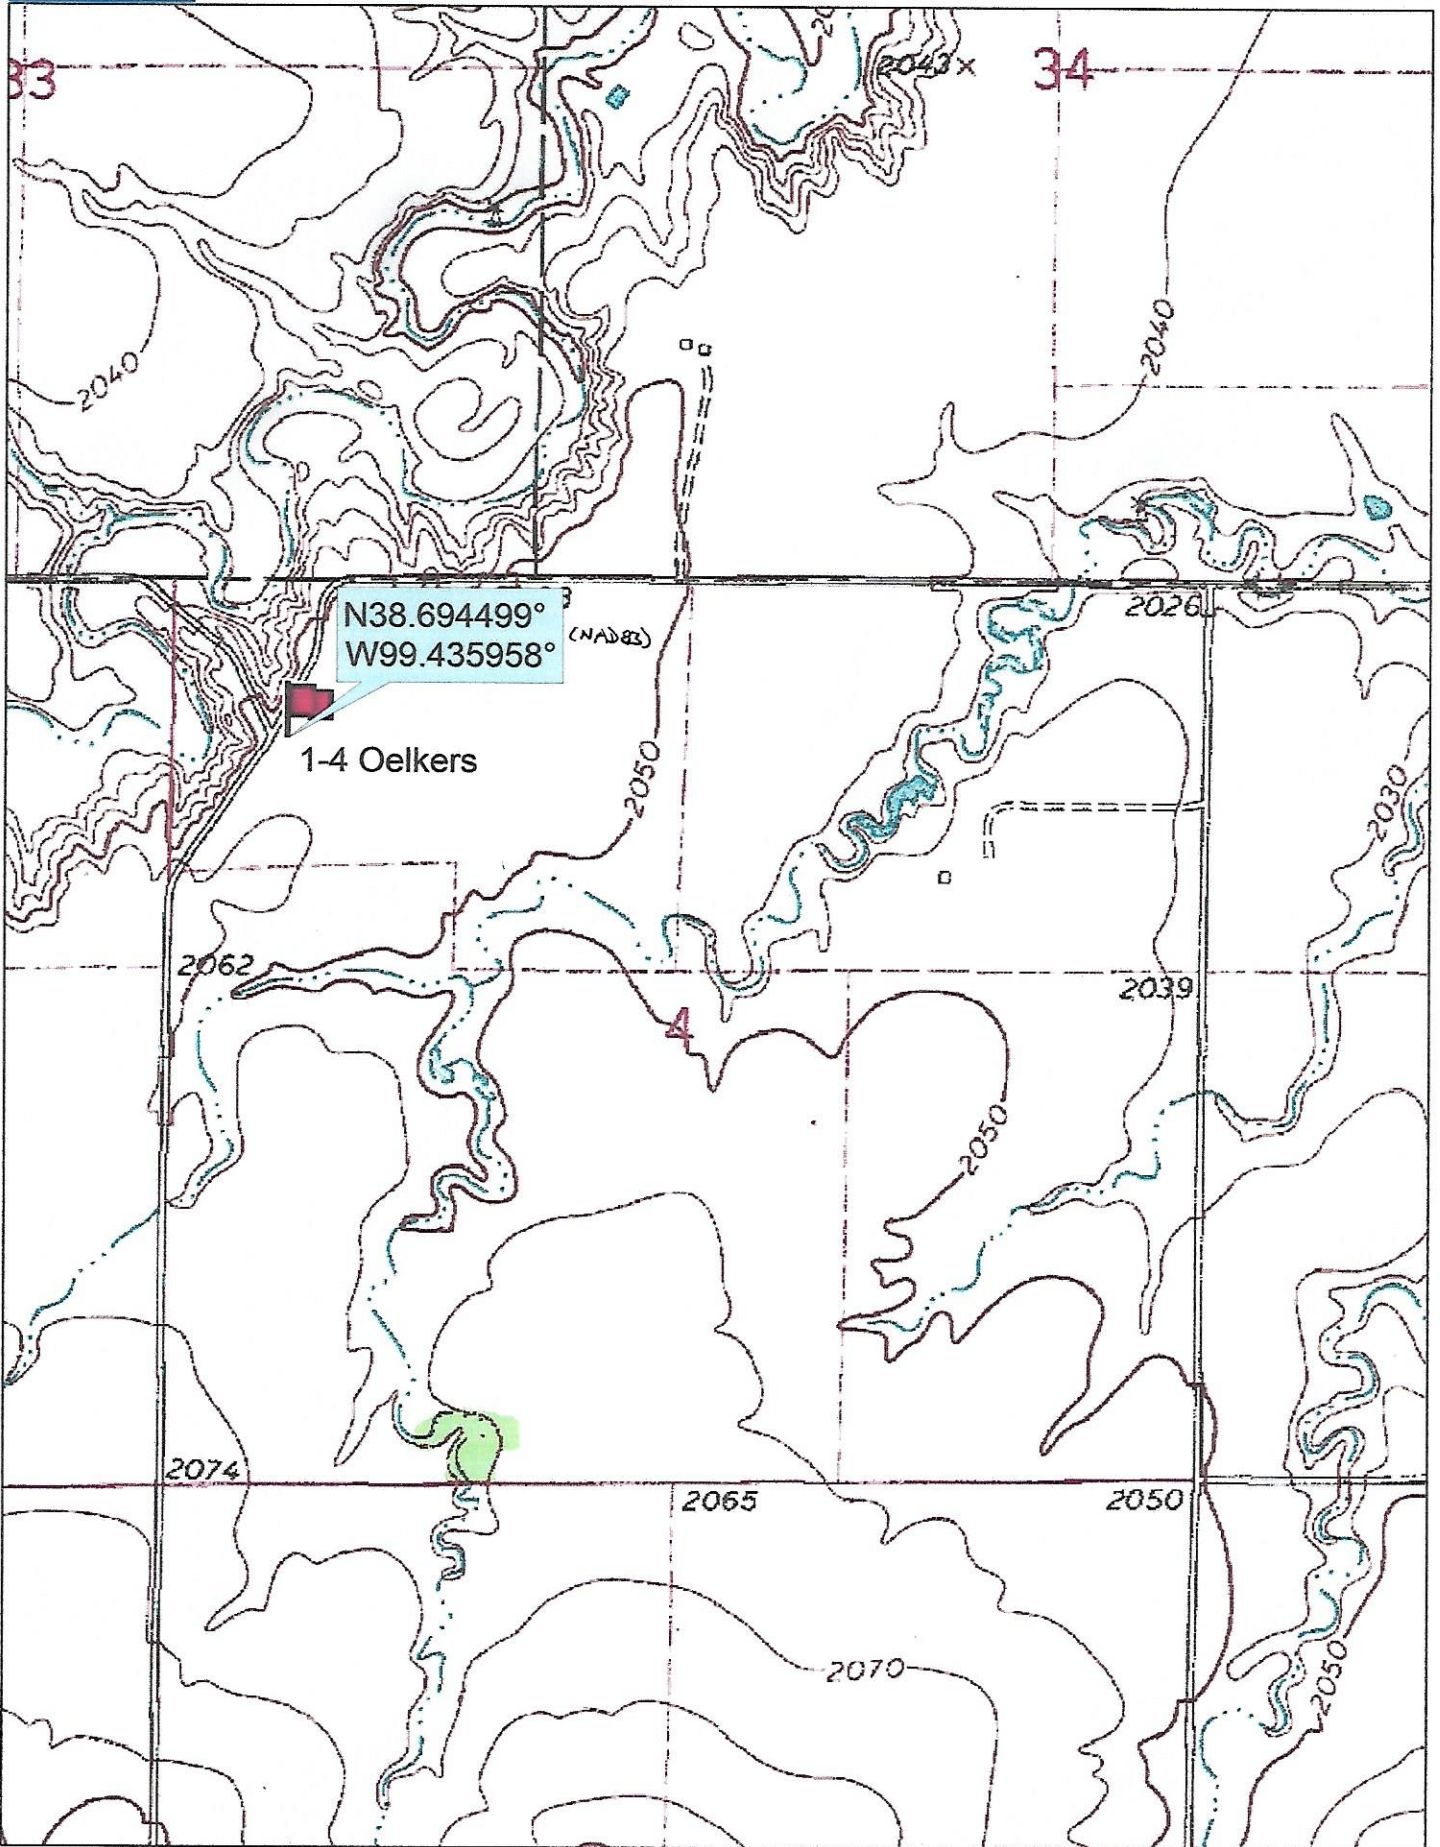

1-4

Oelkers

Operator

Number

Farm Name

Rush-KS

4

16s

19w

800'FNL 570'FWL

County-State

S

T

R

Location

Cholla Production, LLC
10390 Bradford Road
Suite 201
Littleton, CO. 80127

Elevation 2053 Gr.

Ordered By: Emily

Scale 1"=1000'

Data use subject to license.

© DeLorme. Topo North America™ 9.

www.delorme.com

Scale 1 : 12,000

1" = 1,000.0 ft

Data Zoom 13-1