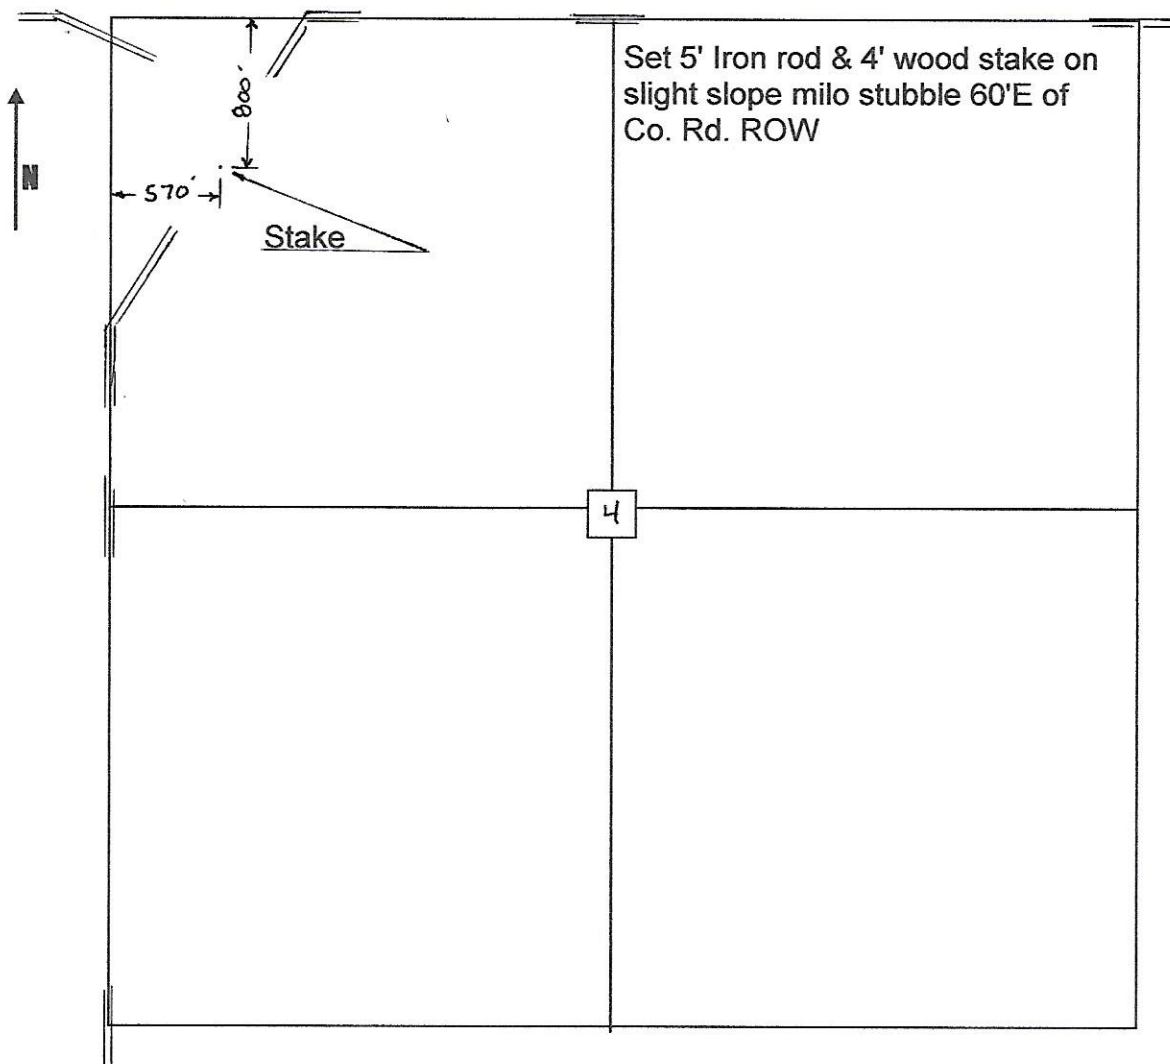

19w

800'FNL 570'FWL

County-State

S

T

R

Location

Cholla Production, LLC
10390 Bradford Road
Suite 201
Littleton, CO. 80127

Elevation 2053 Gr.

Ordered By: Emily

Scale 1"=1000'

Data use subject to license.

© DeLorme. Topo North America™ 9.

www.delorme.com

Scale 1 : 12,000

1" = 1,000.0 ft

Data Zoom 13-1