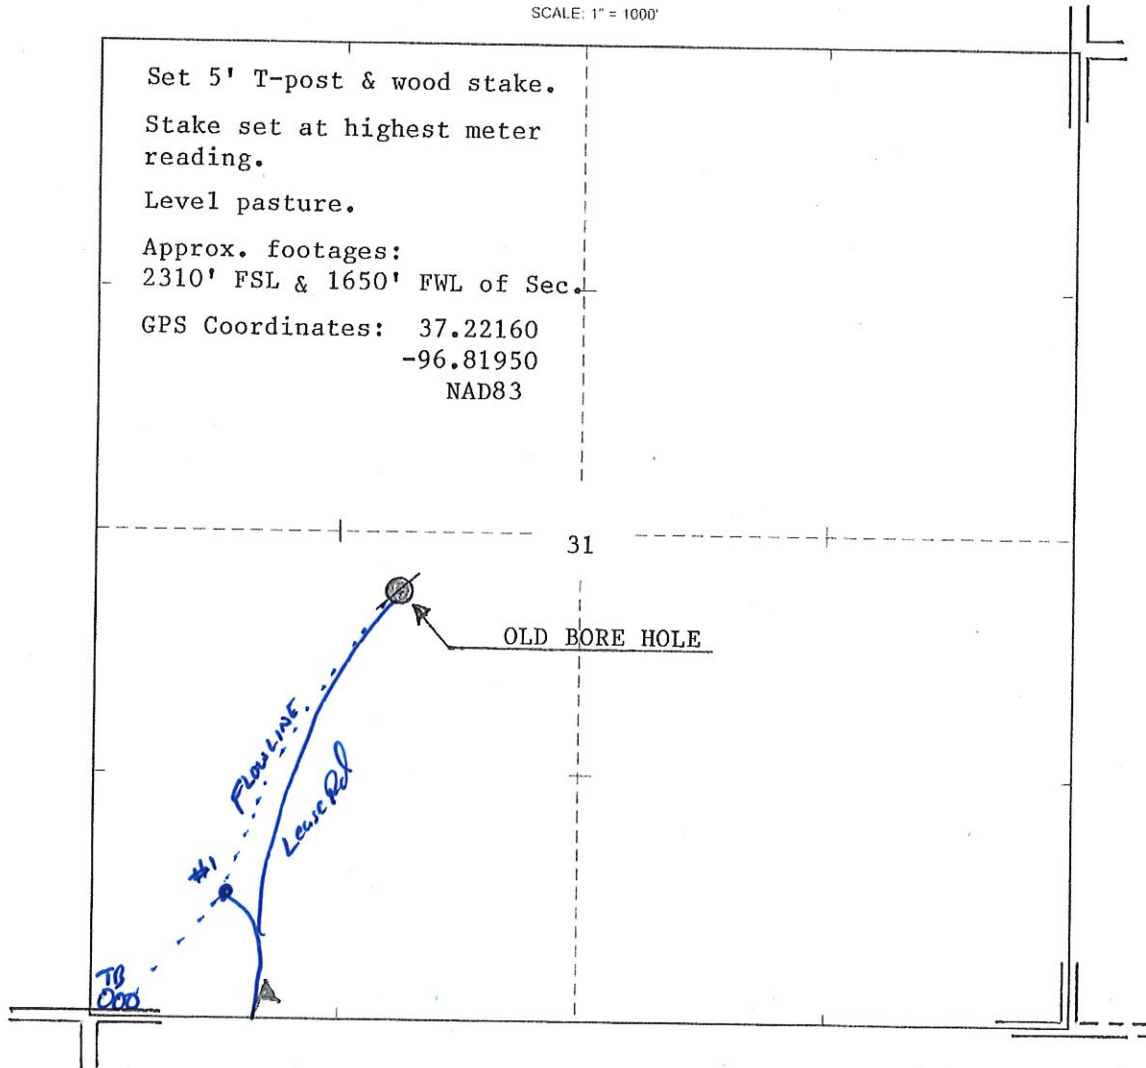

T

6e

R

NW NE SW

LOCATION

ELEVATION: 1294' GR

VAL ENERGY INC.  
125 N Market, Ste 1110  
Wichita, KS 67202

AUTHORIZED BY: Todd Allam

SCALE: 1" = 1000'

DATE STAKED: 4/5/18