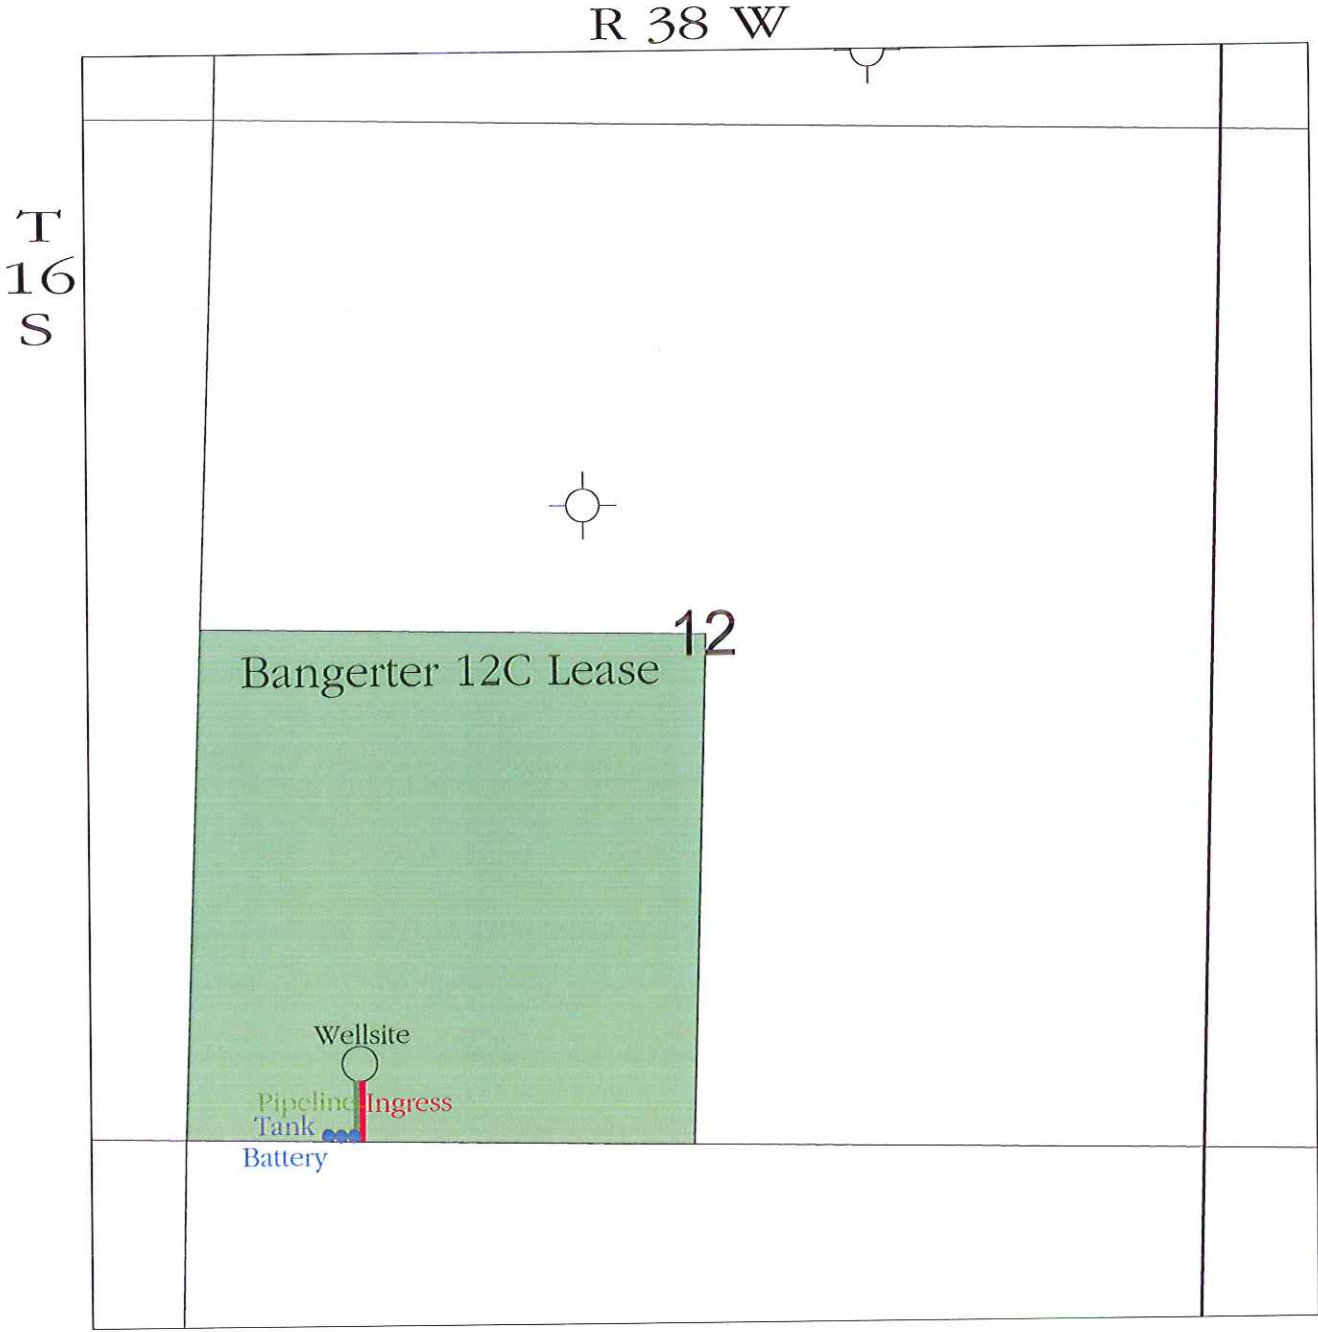

KANSAS SURFACE OWNER NOTIFICATION ACT

SCALE = 1 : 12,000 WICHITA COUNTY, KANSAS