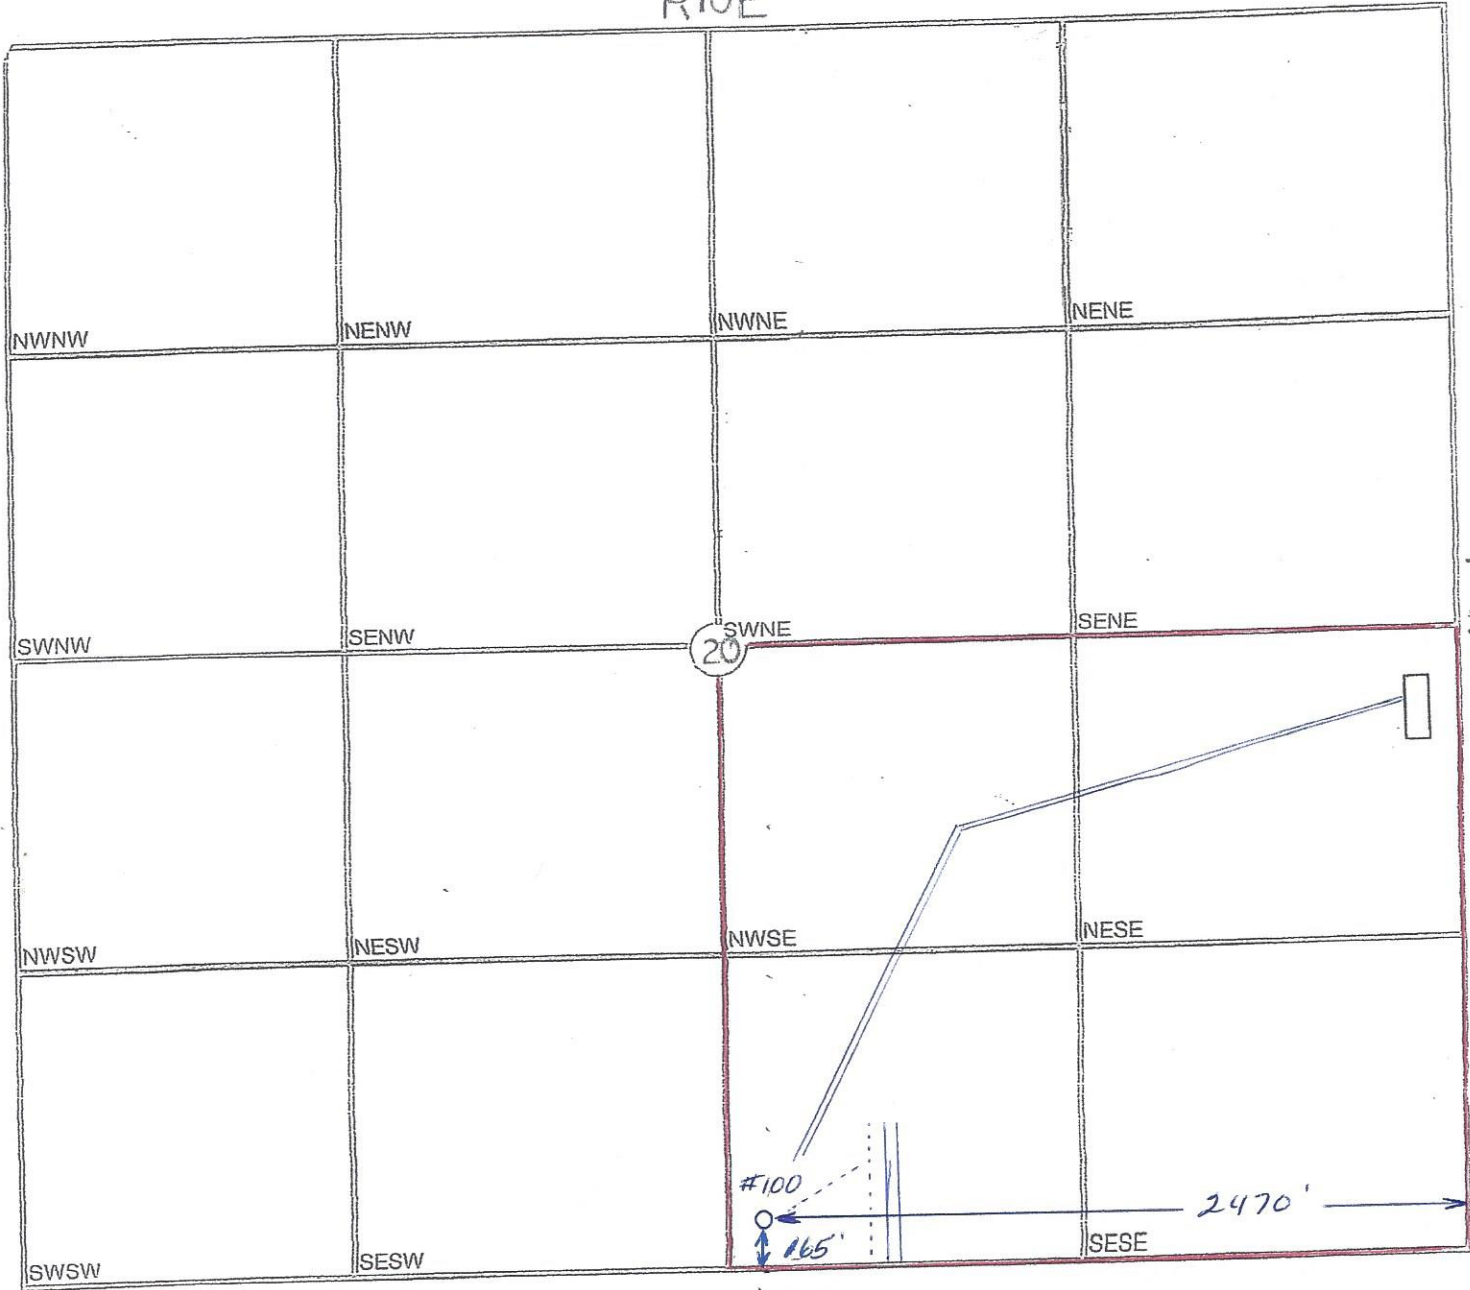

R10E

T 33 S

Section: 20

Twp: 33S

Range: 10E

Name: KEITH

Keith #100
 2470' FEL, 165' FSL
 CHARLOTTE COUNTY, KANSAS

LEGEND

- Well location ○
- Tank Battery
- pipeline
- Electric line
- lease road