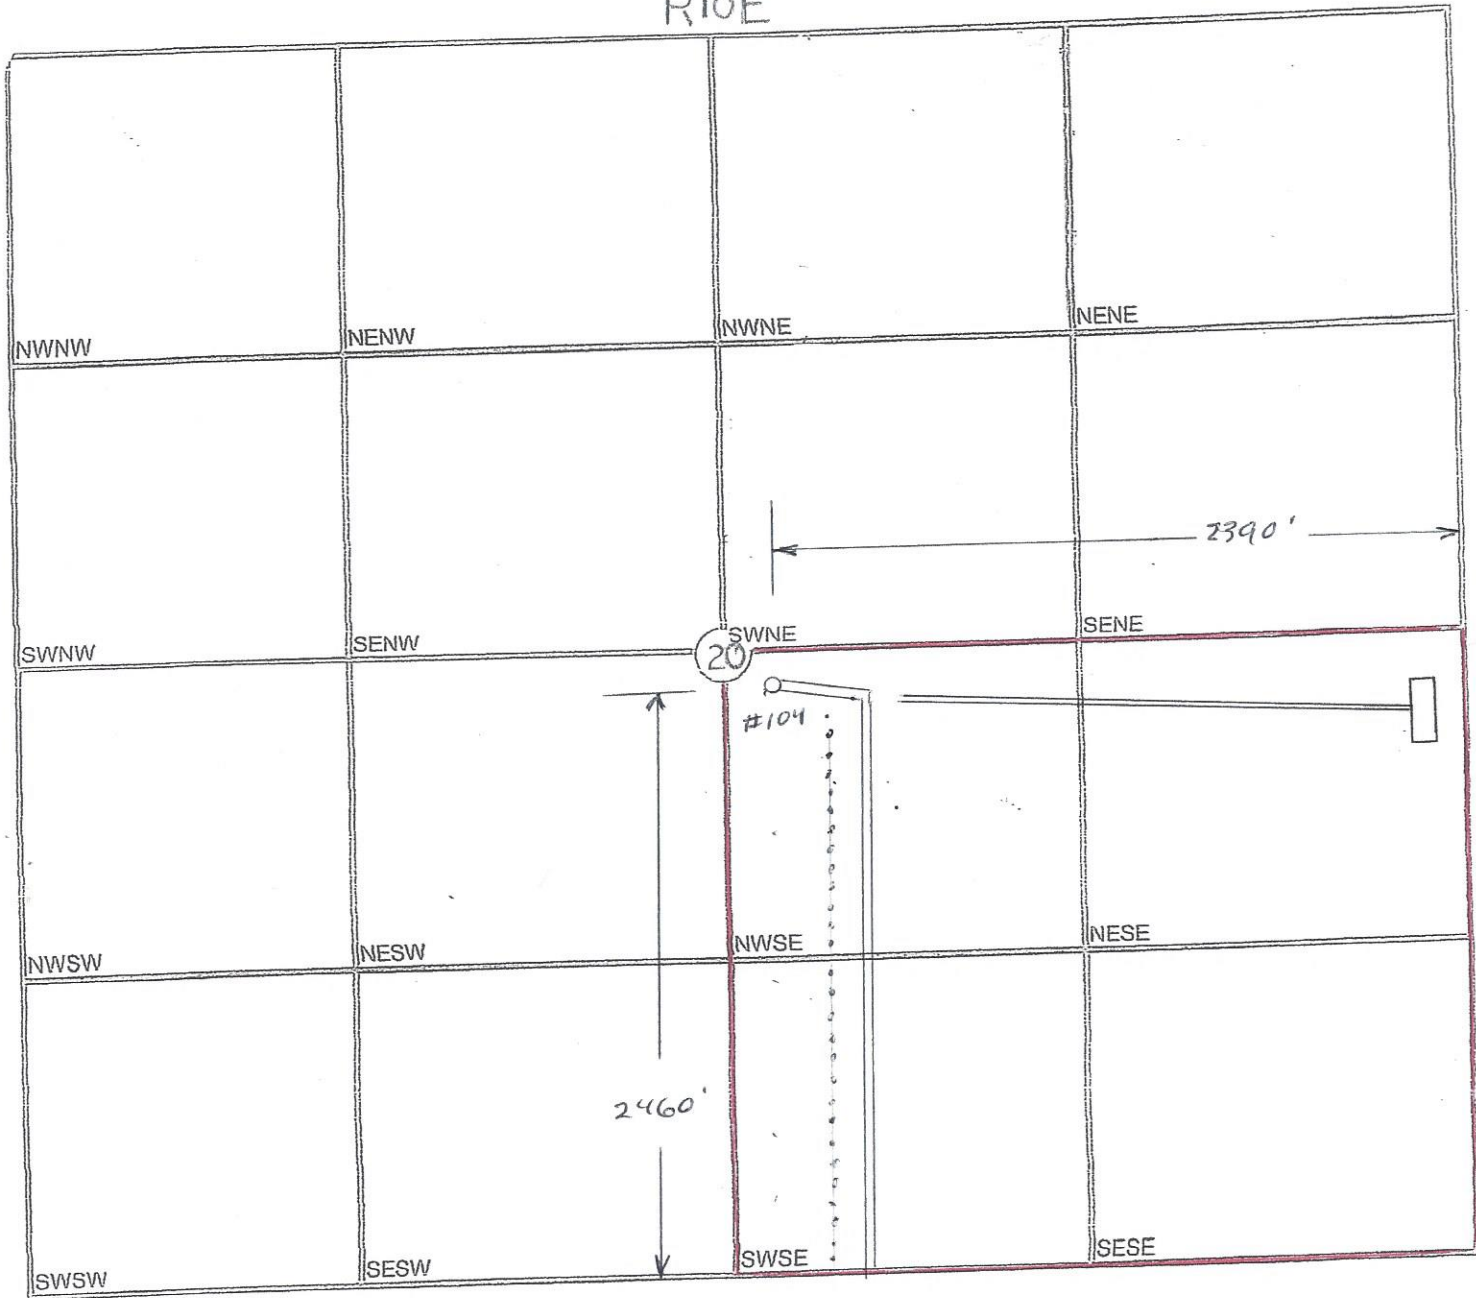

R10E

T
33
S

Section: 20

Twp: 33S

Range: 10E

Name: KEITH

Keith #104
 2460' FSL, 2390' FEL
 Chautauque County

LEGEND

Well location

Tank Battery

pipeline

Electric line

lease road