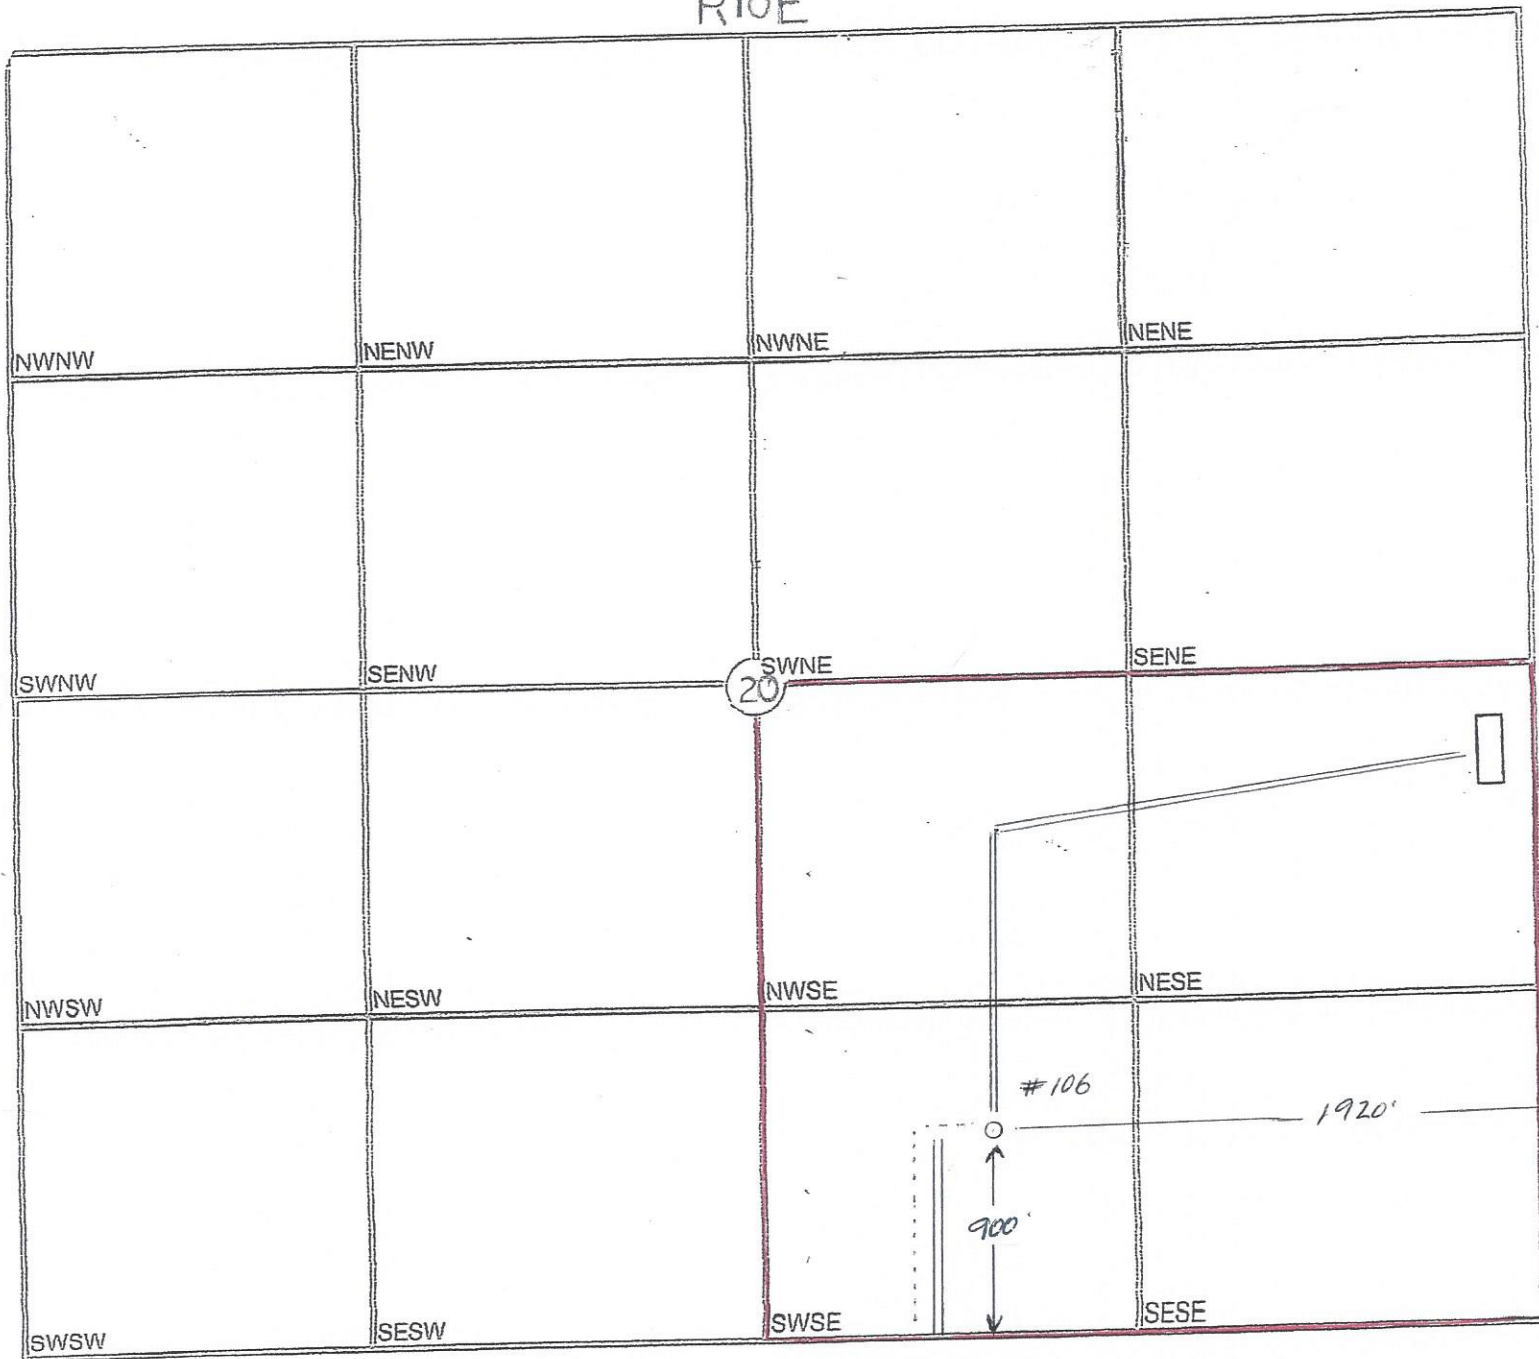

R10E

T
33
S

Section: 20

Twp: 33S

Range: 10E

Name: KEITH

Keith # 106
 900' FSL, 1920' FEL
 Chautauque county

LEGEND

Well location

Tank Battery

pipeline

Electric line

lease road