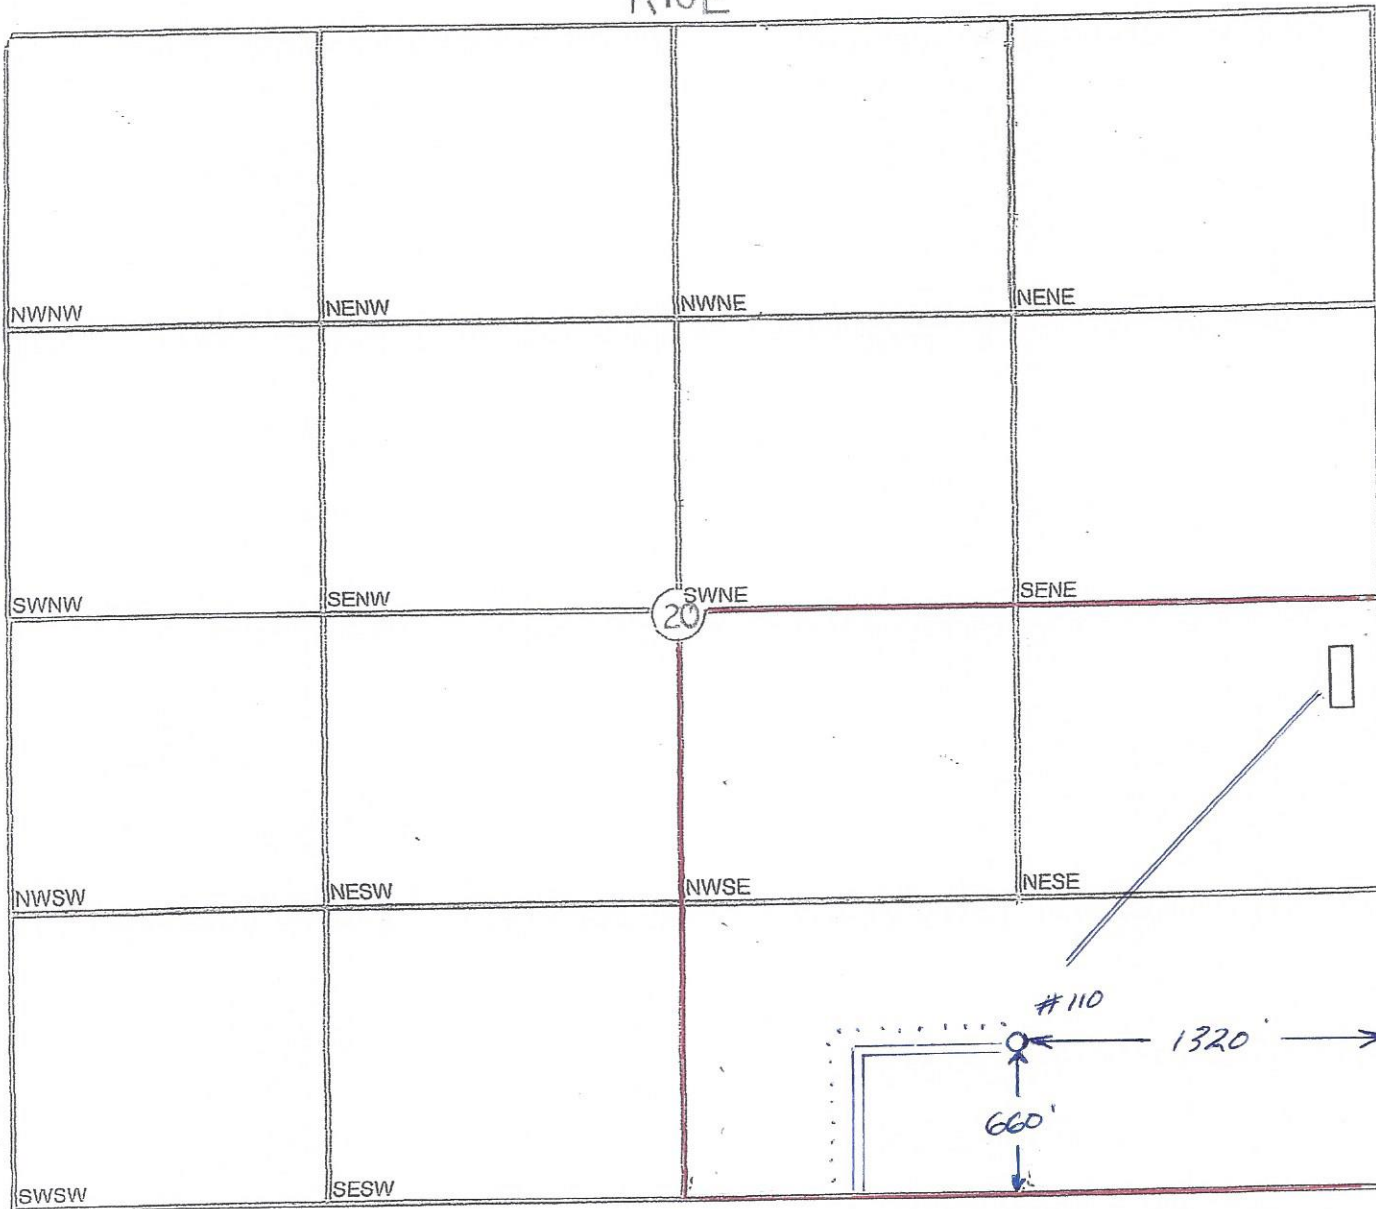

R10E

T  
33  
S

Section: 20

Twp: 33S

Range: 10E

Name: KEITH

**LEGEND**

- Well location
- Tank Battery
- pipeline
- Electric line
- lease road

Keith # 110  
 660' FSL, 1320' FEL  
 Chautauque County