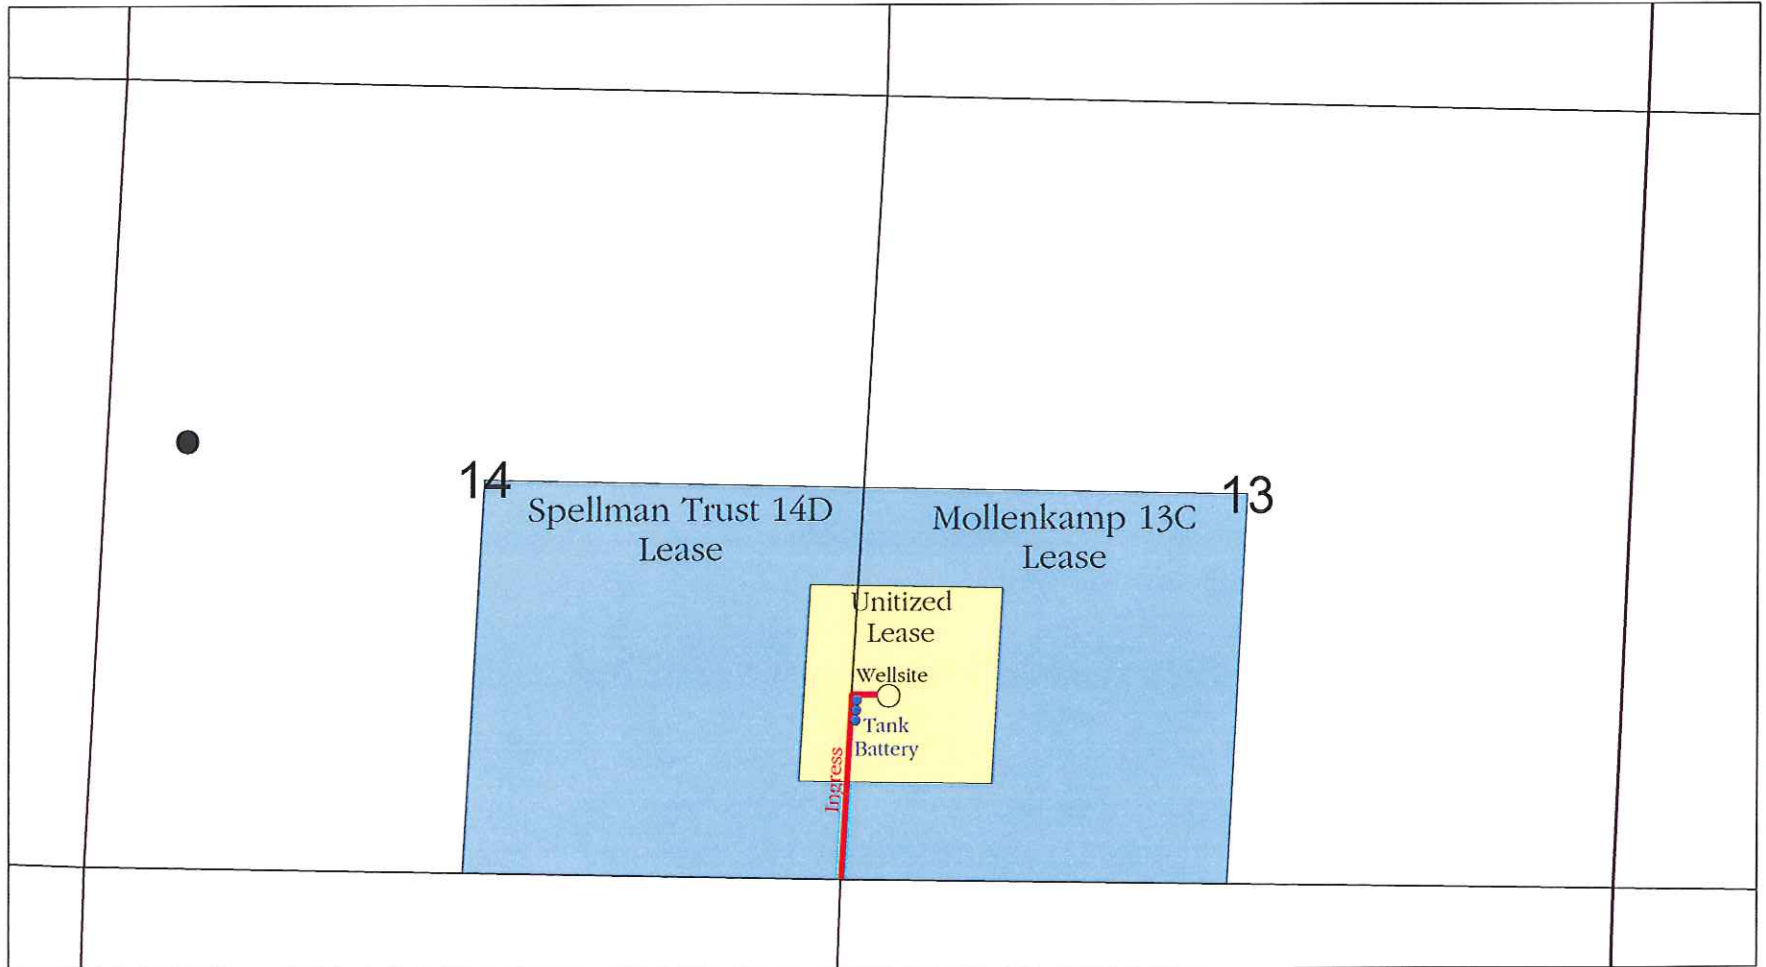

KANSAS SURFACE OWNER NOTIFICATION ACT

R 36 W

T  
15  
S

SCALE = 1 : 15,840

LOGAN COUNTY, KANSAS