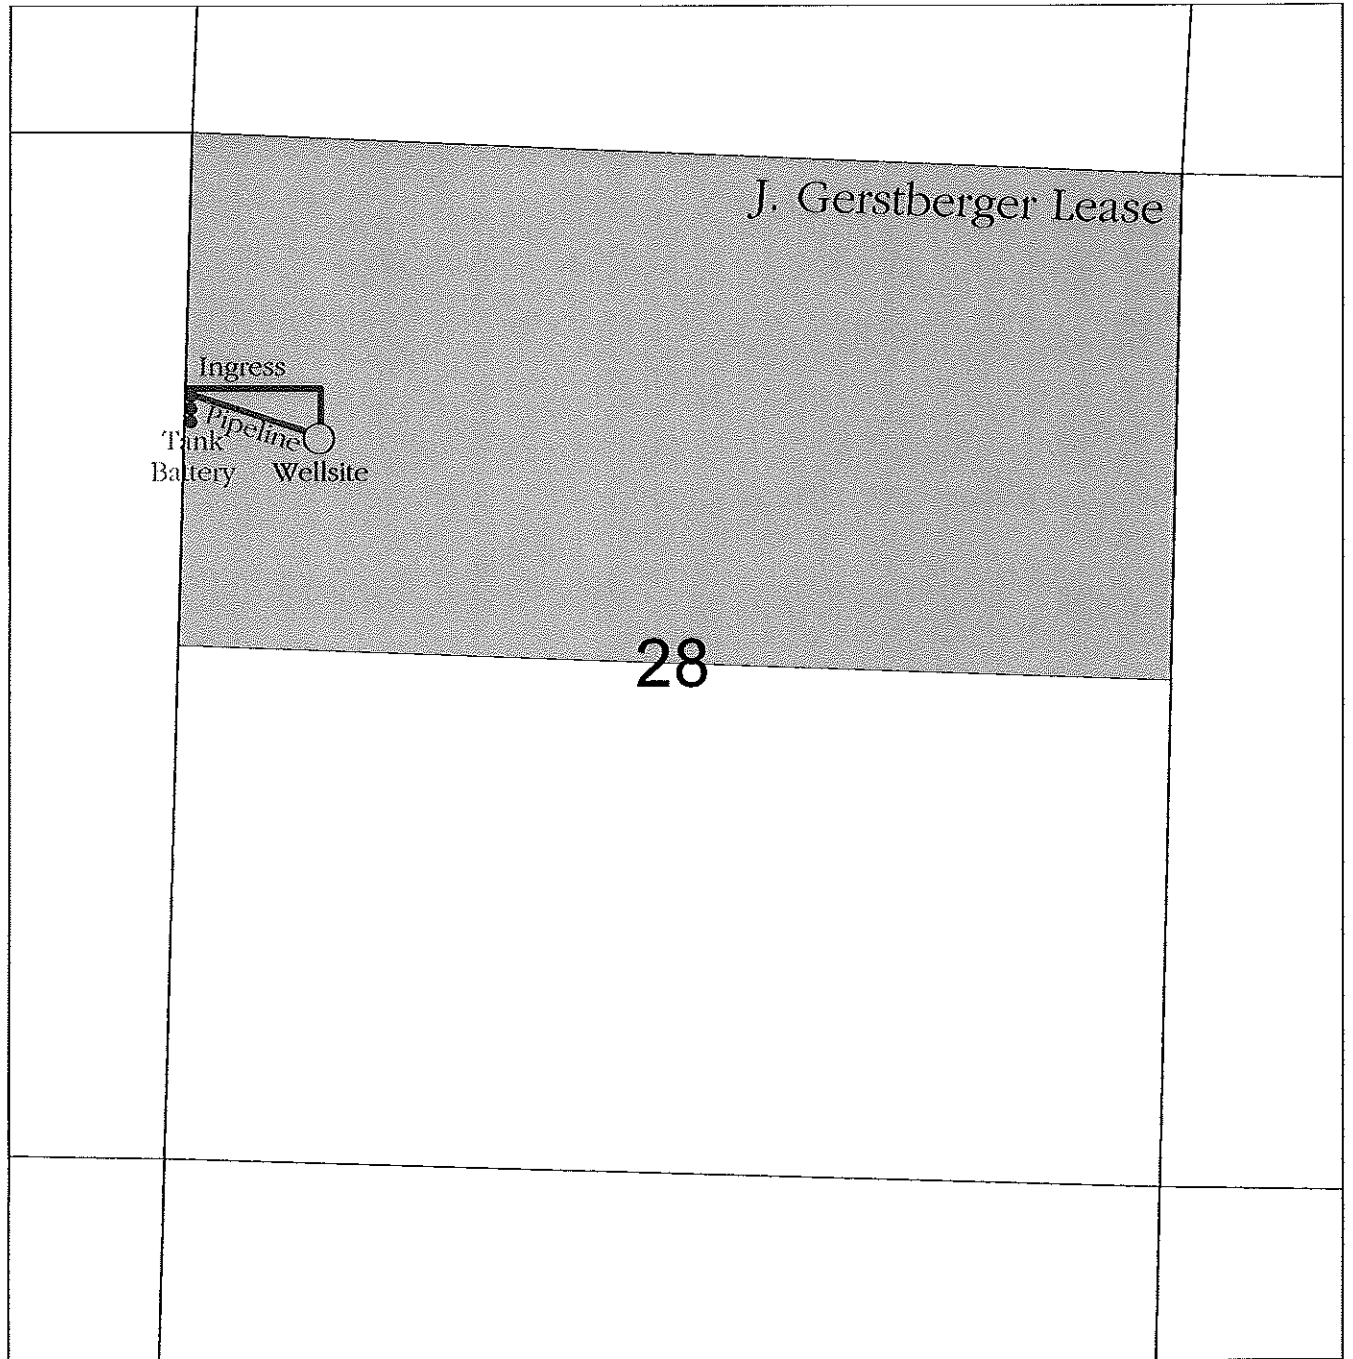

KANSAS SURFACE OWNER NOTIFICATION ACT

R 36 W

T
15
S

SCALE = 1 : 12,000

LOGAN COUNTY, KANSAS