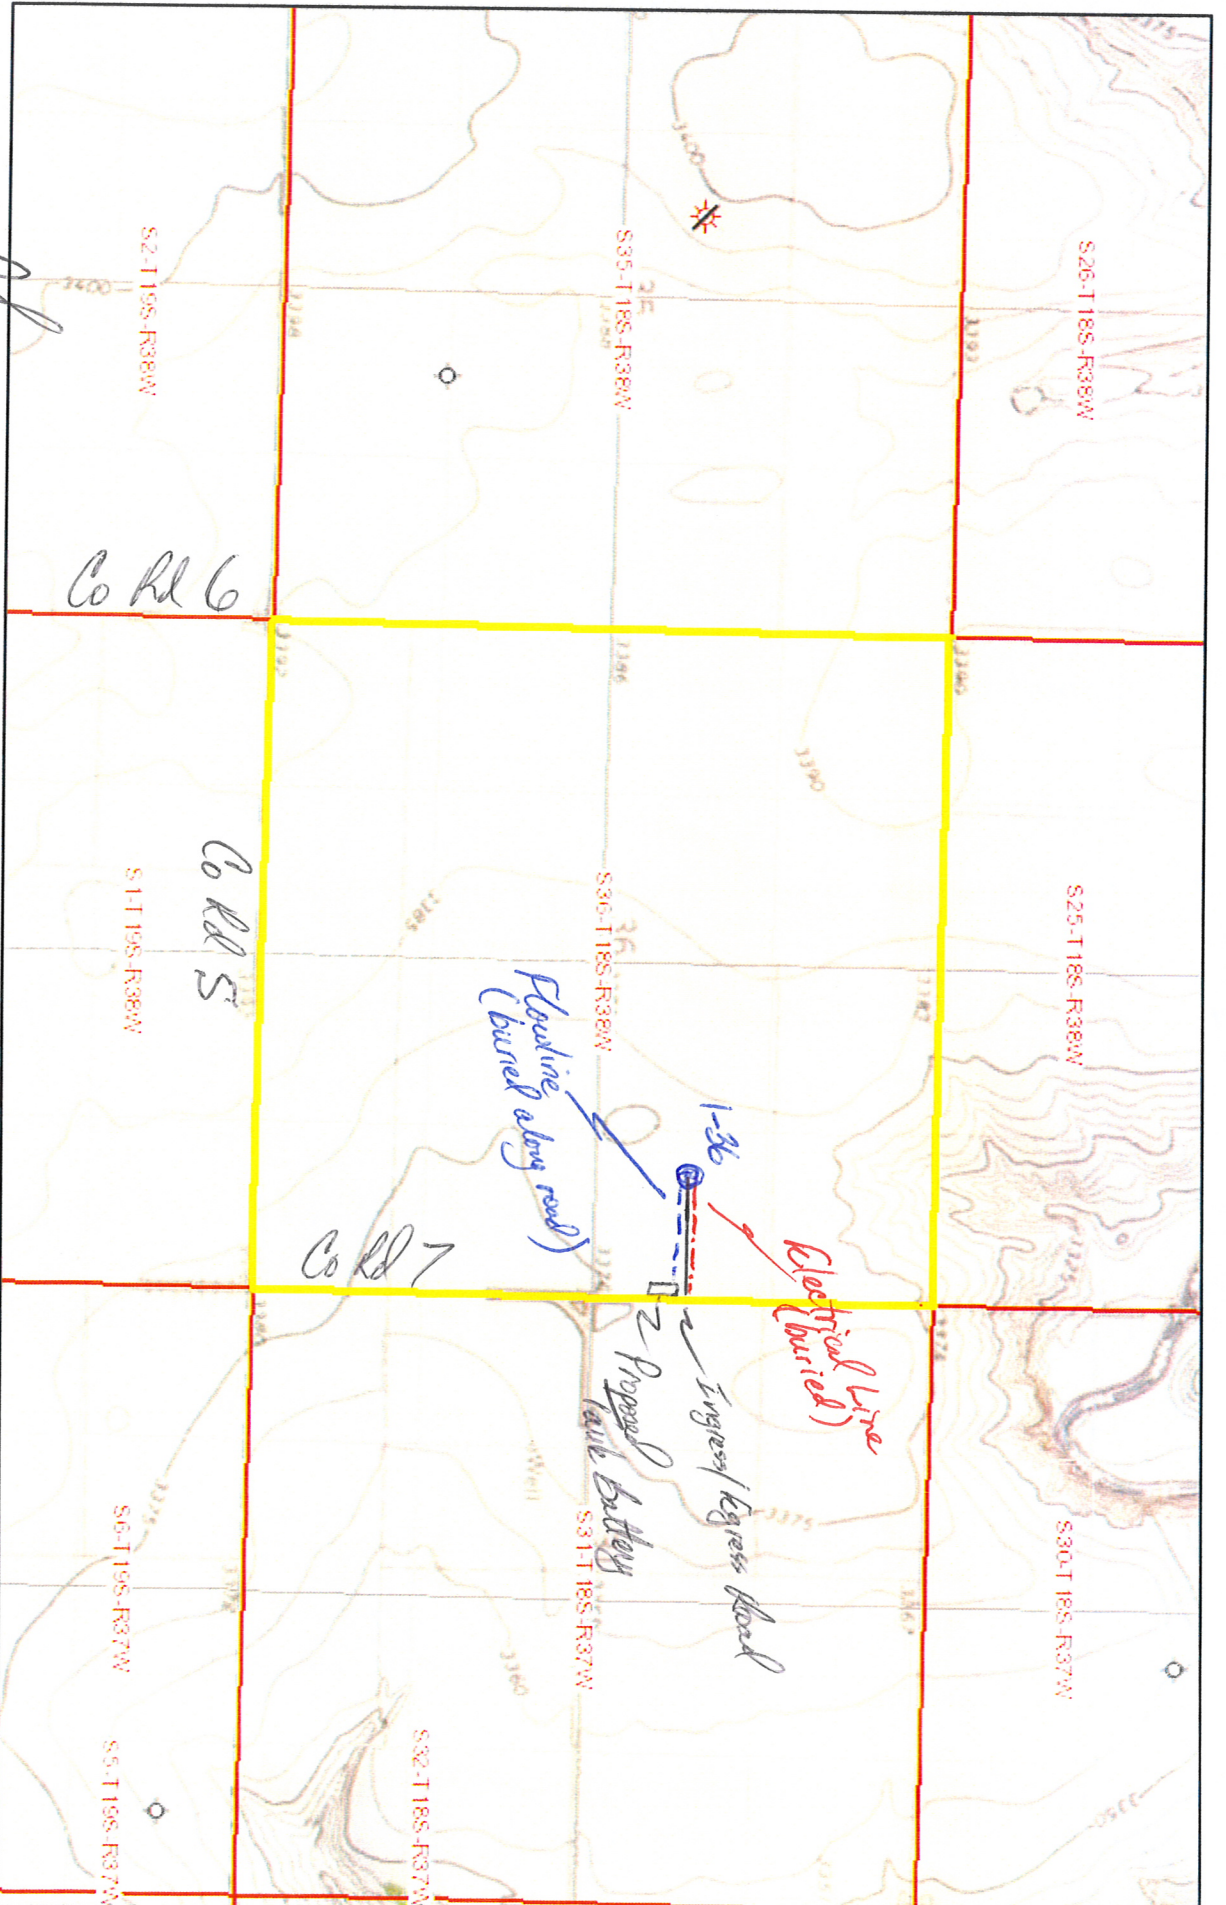

# DGK Trust #1-36

June 26, 18

1:18,056  
0 0.15 0.3 0.5 0.6 mi  
0 0.25 0.5 1 km

Sources: Esri, HERE, Garmin, Intermap, increment P Corp., GEBCO, USGS, PNO, NPS, NRCAN, GeoBase, IGN, Kadaster NL, Ordnance Survey, Esri