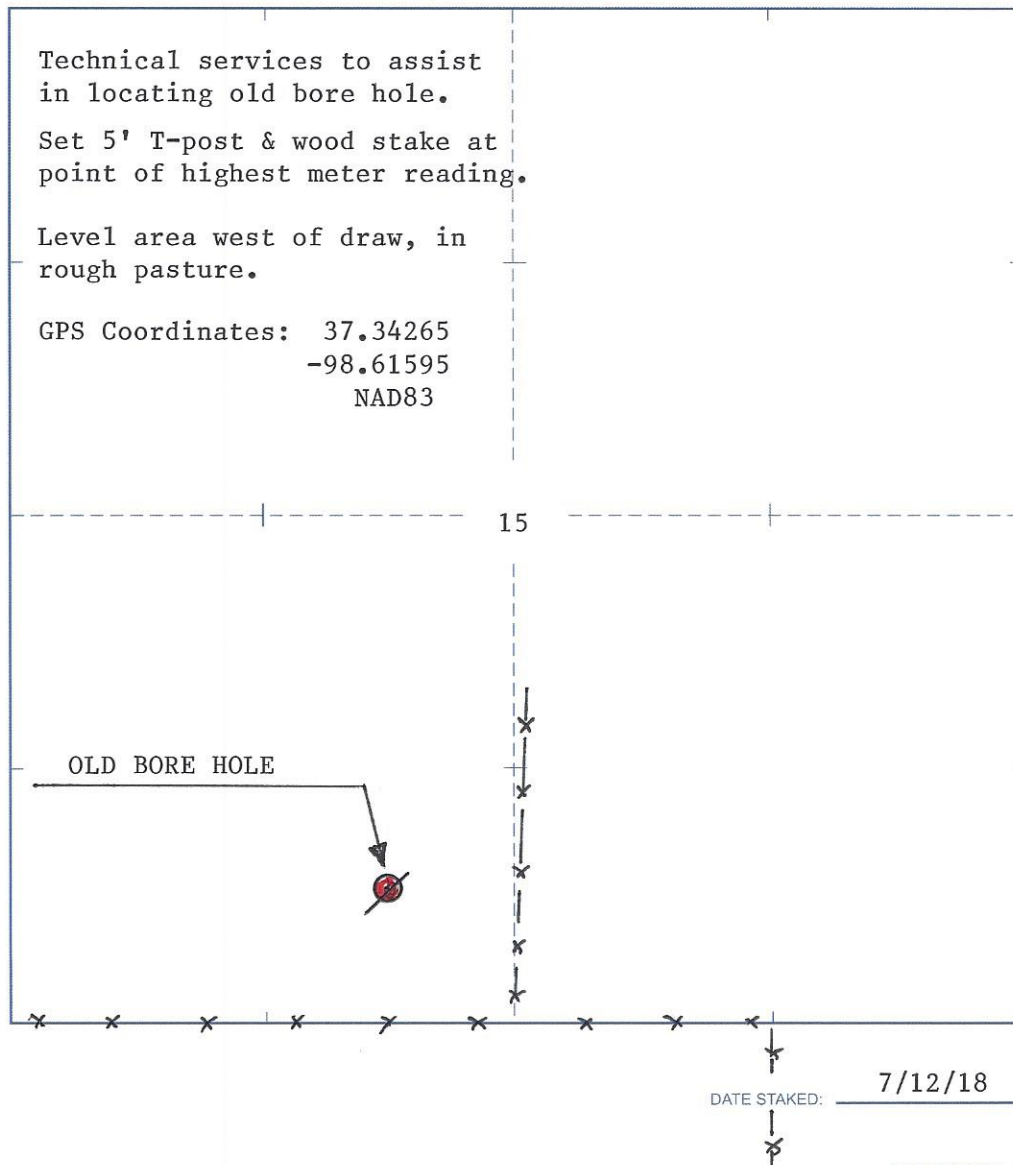

ADVANTAGE ELEVATIONS

OIL FIELD SURVEYORS

BOX 8604 - PRATT, KS 67124
(620) 672-6491

712181
INVOICE NO.

WHITE EXPLORATION INC OPERATOR 2 NO. CARGILL OWWO FARM

BARBER COUNTY 15 S 31s T 12w R C SE SW LOCATION

ELEVATION: 1610' GR

WHITE EXPLORATION INC
1635 N WATERFRONT PKWY,
STE 100
WICHITA, KS 67202

AUTHORIZED BY: Kenneth White

SCALE: 1" = 1000'

WHITE EXPLORATION INC

CARGILL #2 OWWO

SEC 15-31S-12W

C SE SW

GPS COORDINATES: NAD83

Legend

 37.34265 -98.61595

 37.34265 -98.61595

Grandview Rd

1000 ft

WHITE EXPLORATION INC

CARGILL #2 OWWO

SEC 15-31S-12W

C SE SW

GPS COORDINATES: NAD83

 37.34265 -98.61595

Legend

37.34265 -98.61595

700 ft