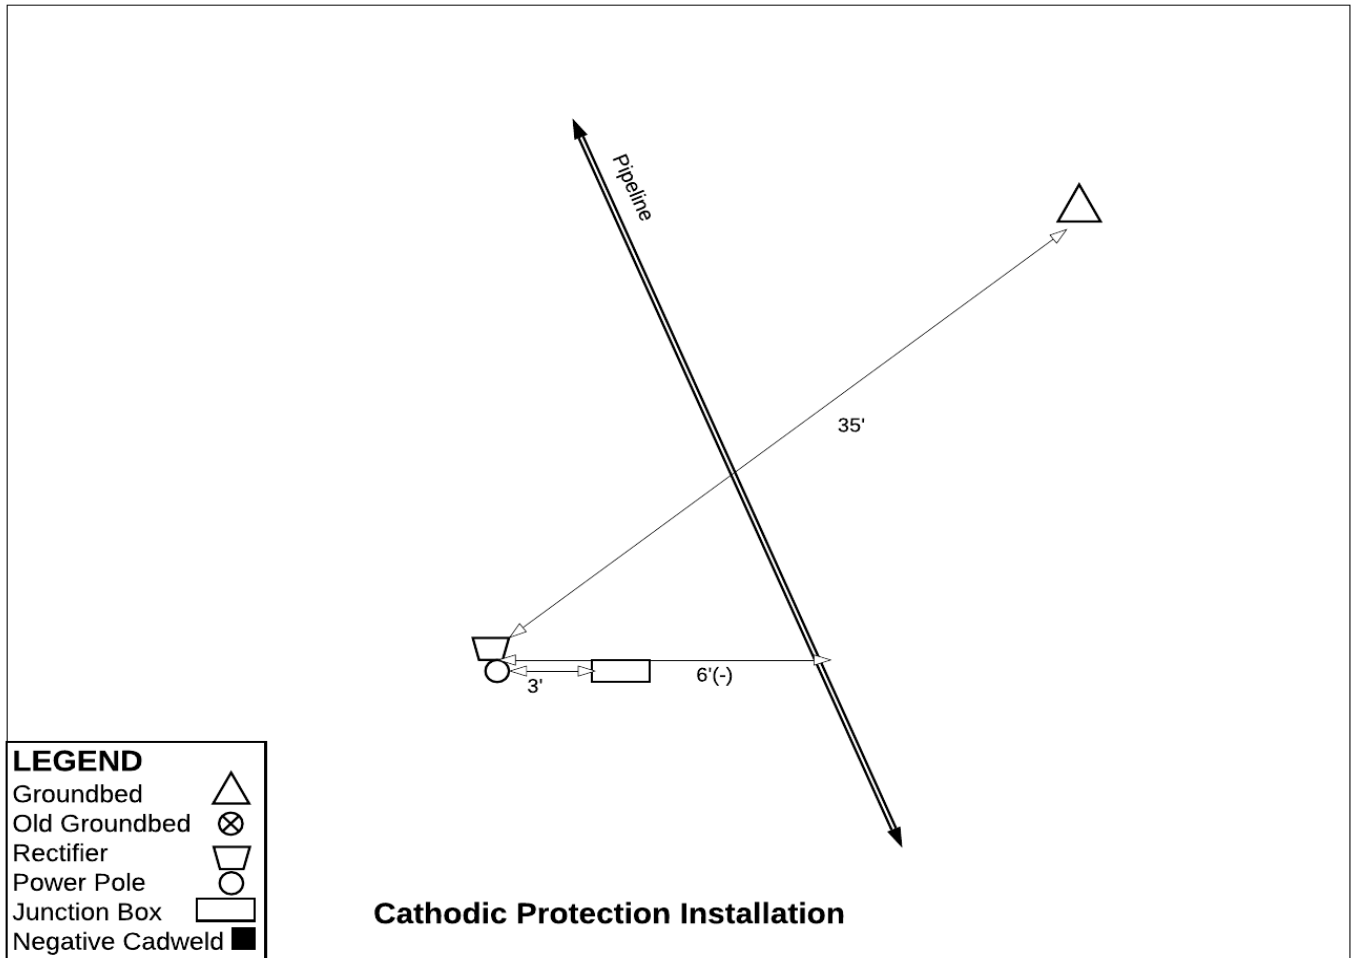

The Loftis Company
P.O. Box 7847
Midland, Texas 79708
432-682-8343

LEGEND	
Groundbed	
Old Groundbed	
Rectifier	
Power Pole	
Junction Box	
Negative Cadweld	

Cathodic Protection Installation

CUSTOMER: DCP Midstream		PO 466205
LOCATION: Hawk Booster CP Unit, Off CR W, Kismet, Seward Co., KS		
DATE DRILLED: 9/20/019		DATE COMPLETED: 9/22/2019
DRAWN BY: JM/MLT	APPROVED BY: MFL	DRAWING # 1