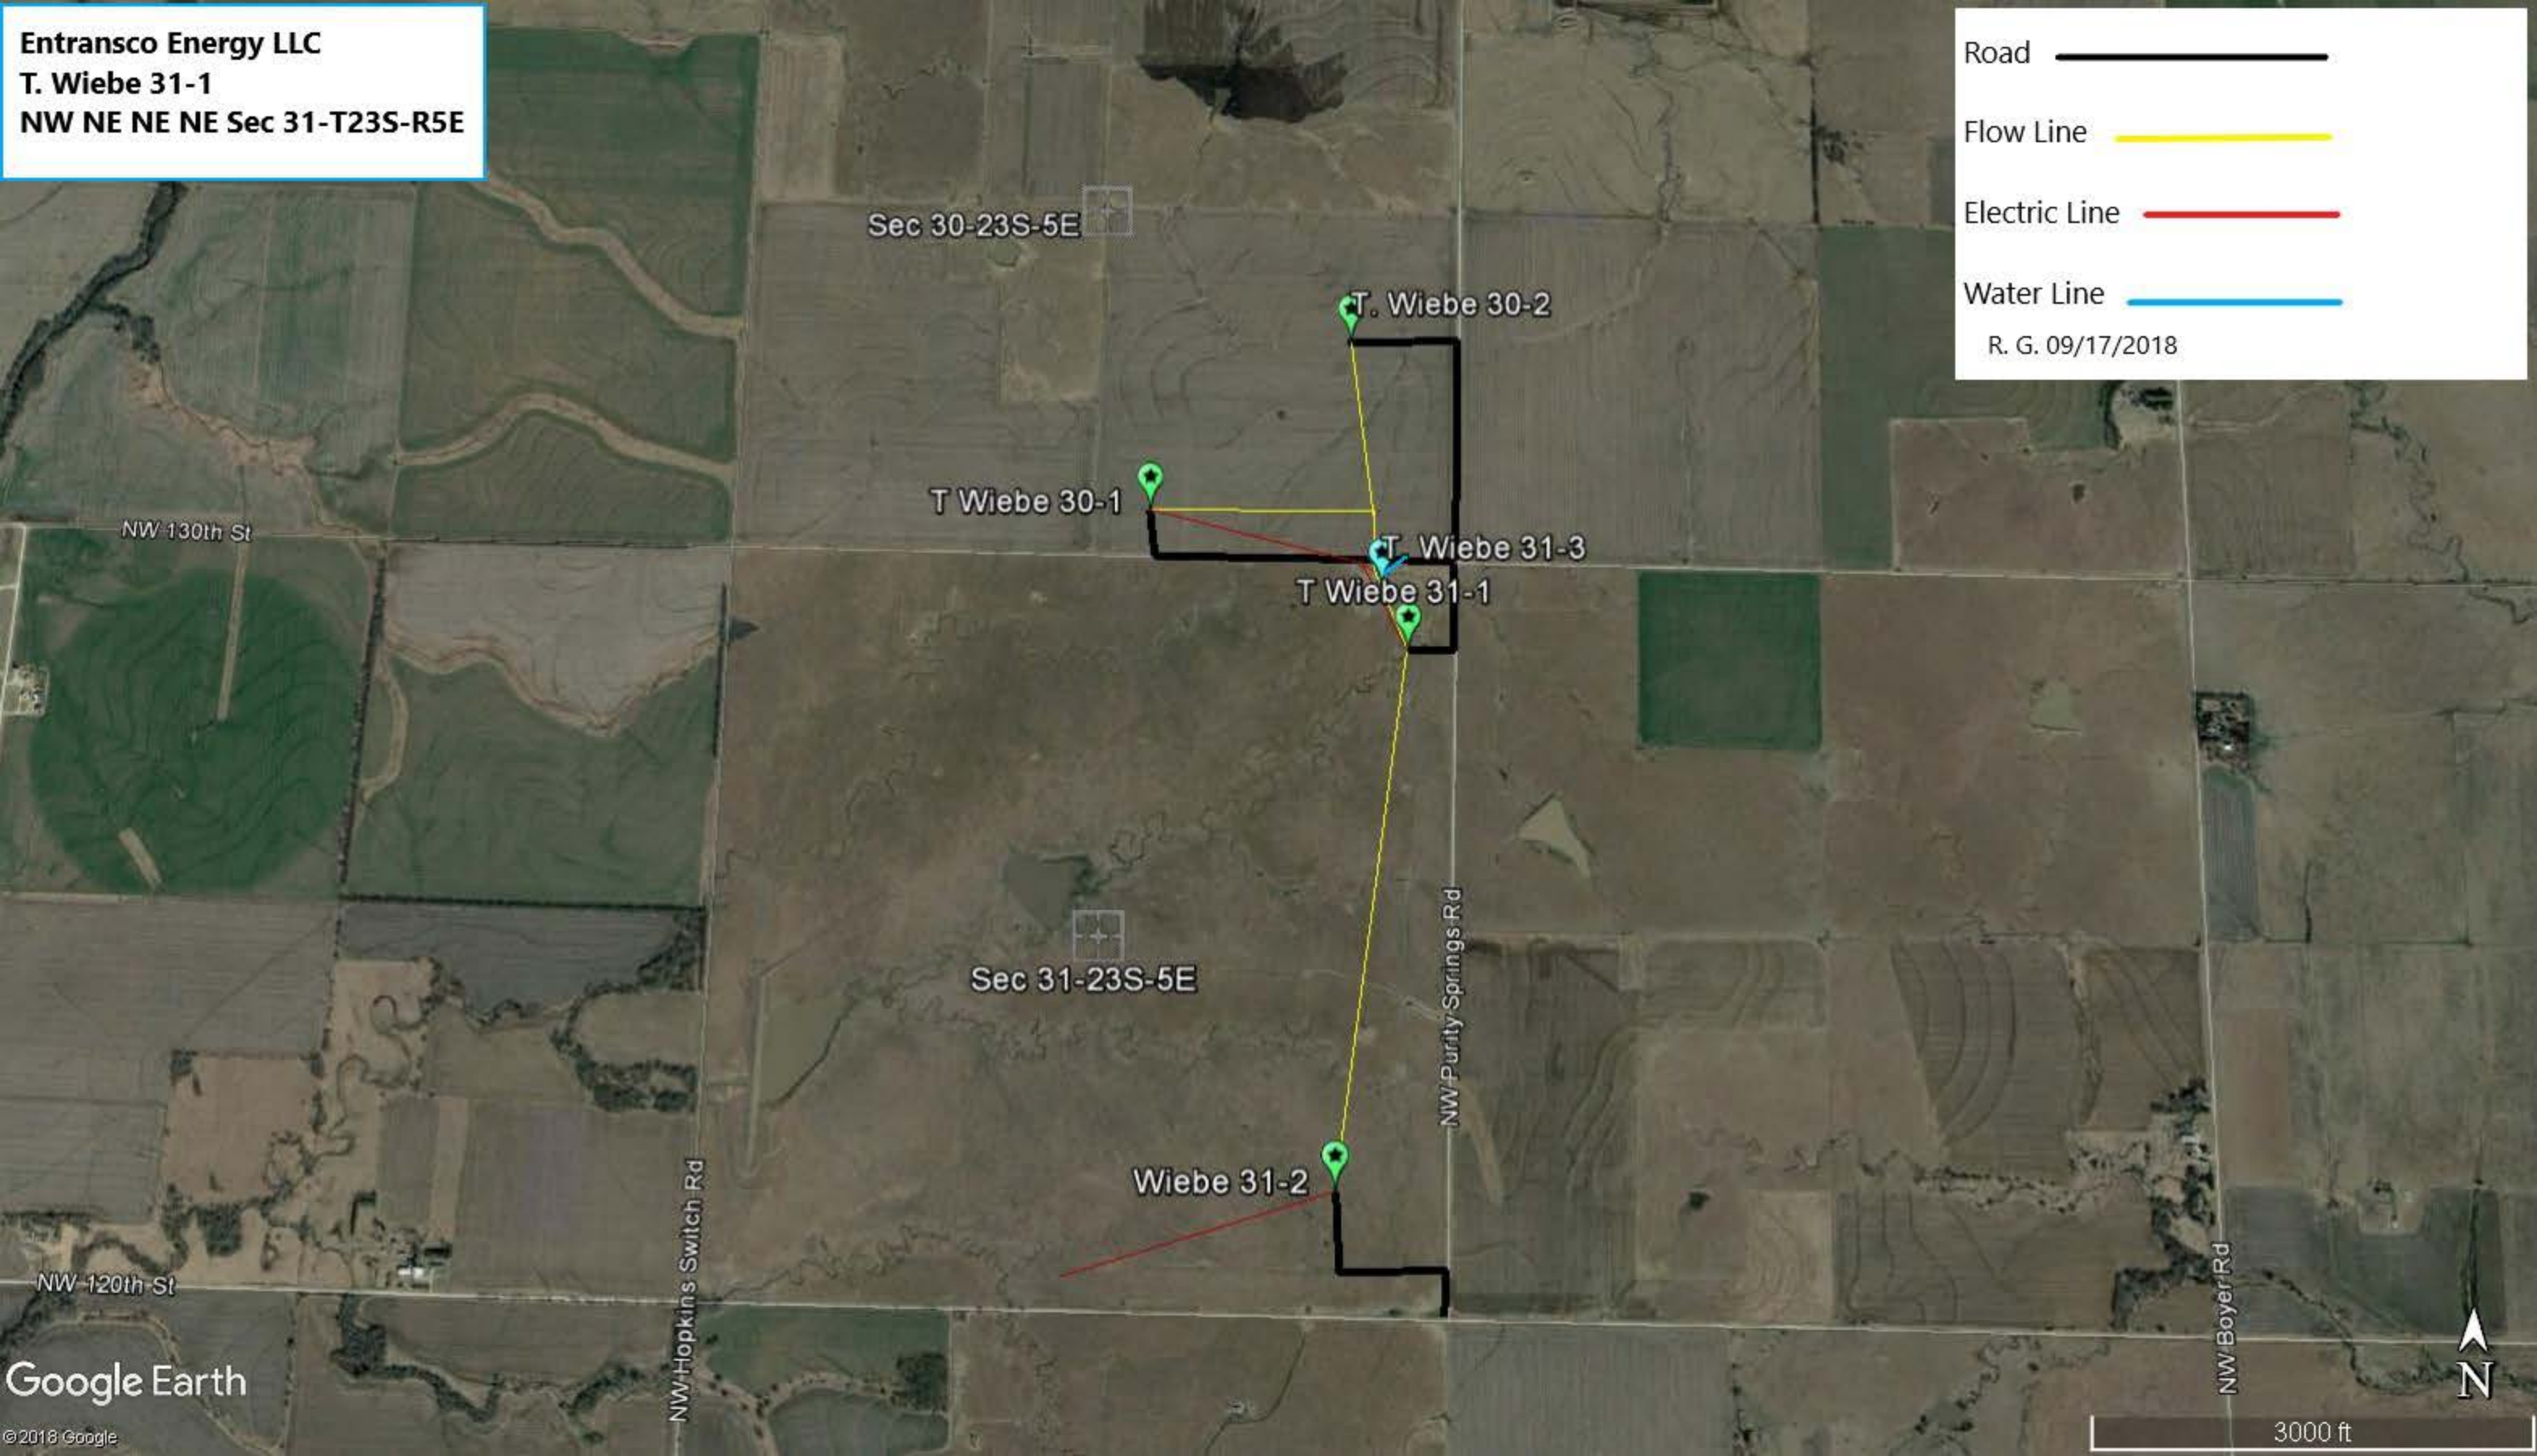

Entranco Energy LLC
T. Wiebe 31-1
NW NE NE NE Sec 31-T23S-R5E

Road 

Flow Line 

Electric Line 

Water Line 

R. G. 09/17/2018

Sec 30-23S-5E

T. Wiebe 30-2

T Wiebe 30-1

T. Wiebe 31-3

T Wiebe 31-1

Sec 31-23S-5E

Wiebe 31-2

NW Purity Springs Rd

NW 130th St

NW 120th St

NW Hopkins Switch Rd

NW Boyer Rd

Google Earth

©2018 Google

3000 ft