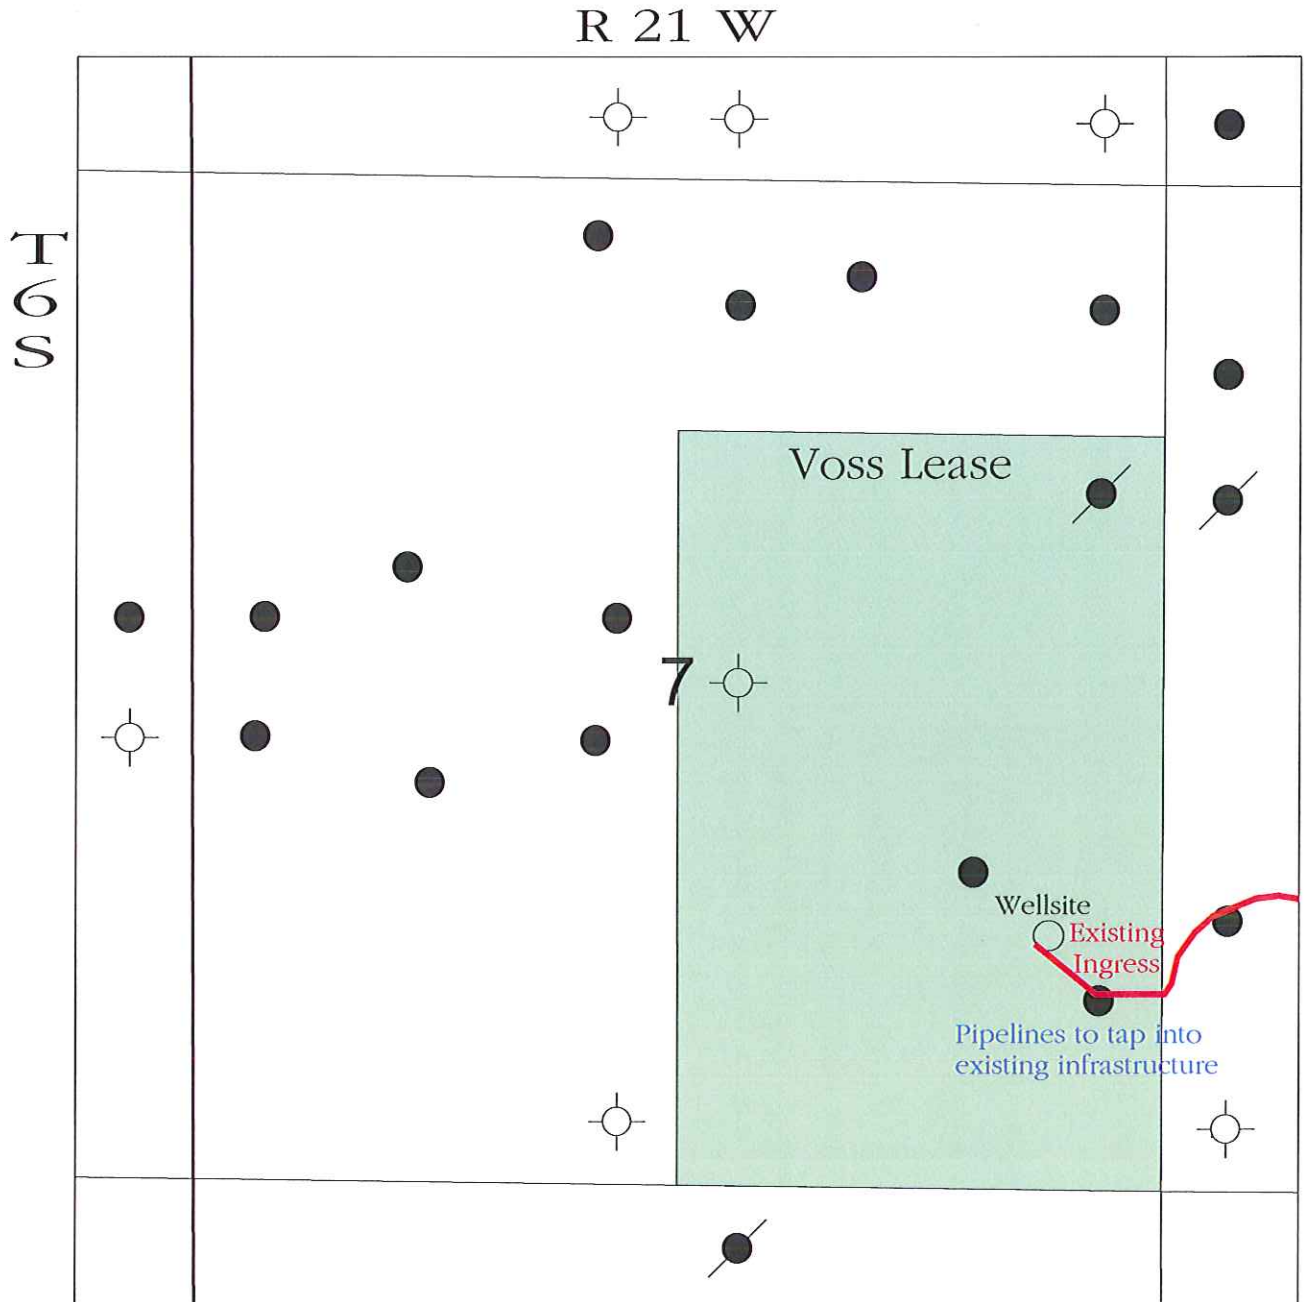

KANSAS SURFACE OWNER NOTIFICATION ACT

SCALE = 1 : 12,000

GRAHAM COUNTY, KANSAS