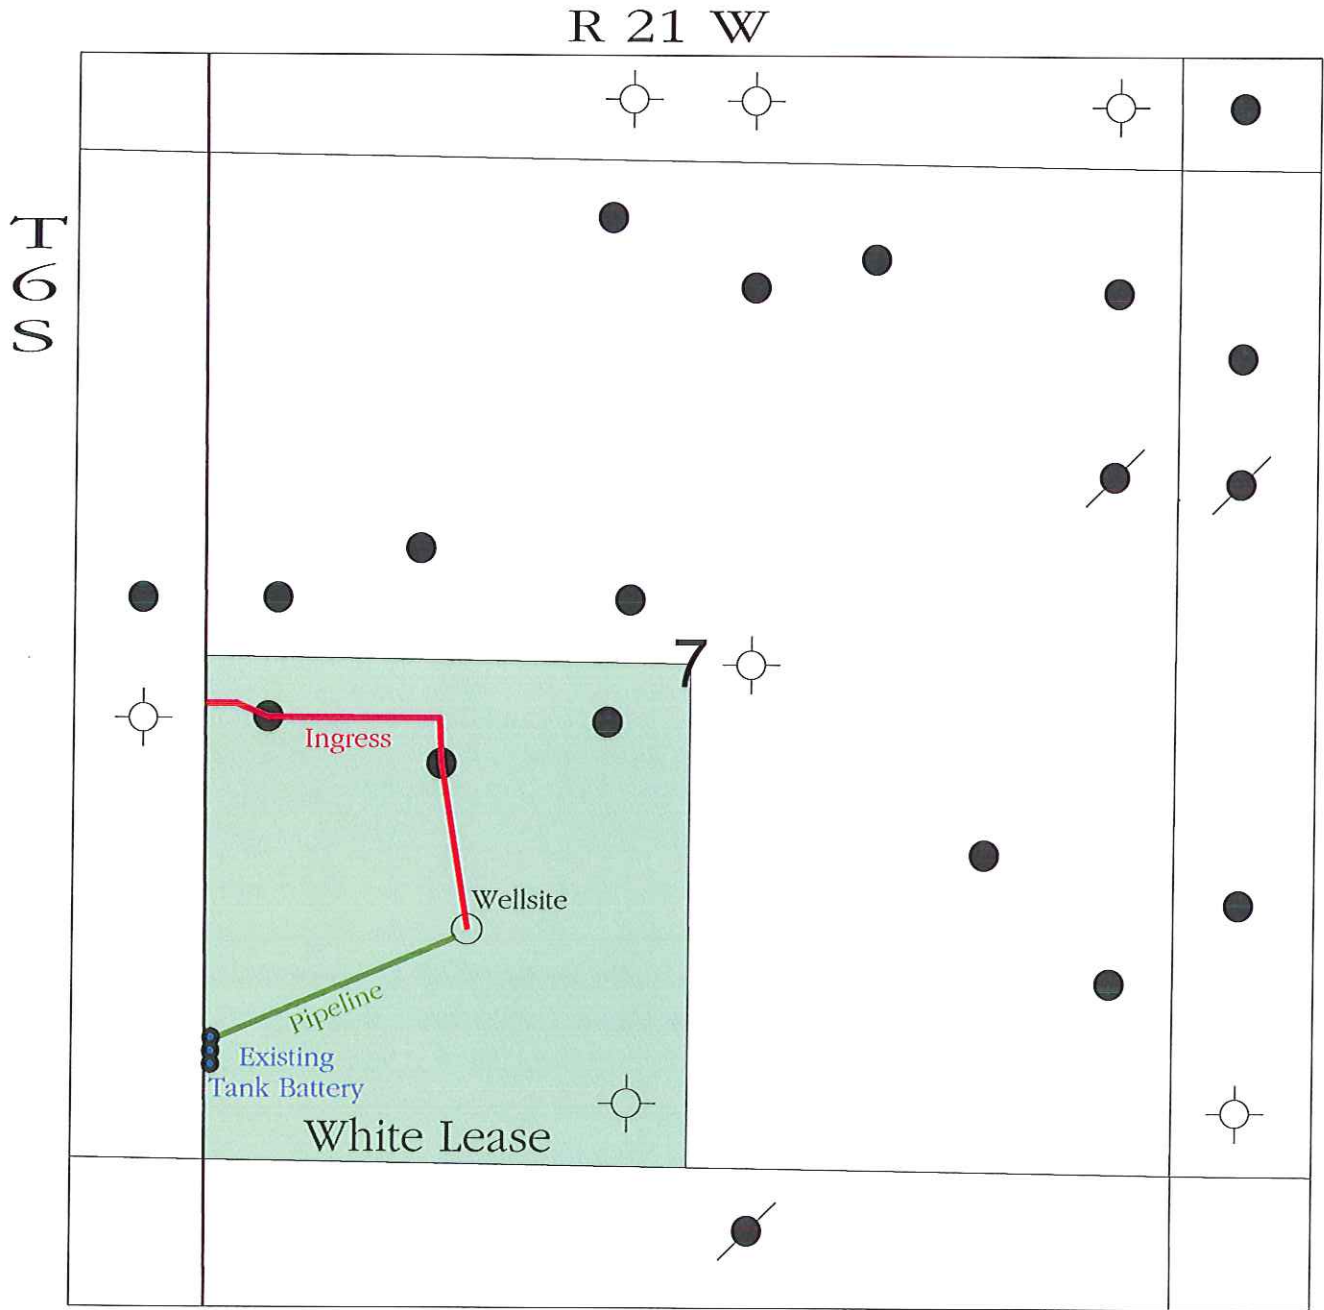

KANSAS SURFACE OWNER NOTIFICATION ACT

SCALE = 1 : 12,000

GRAHAM COUNTY, KANSAS