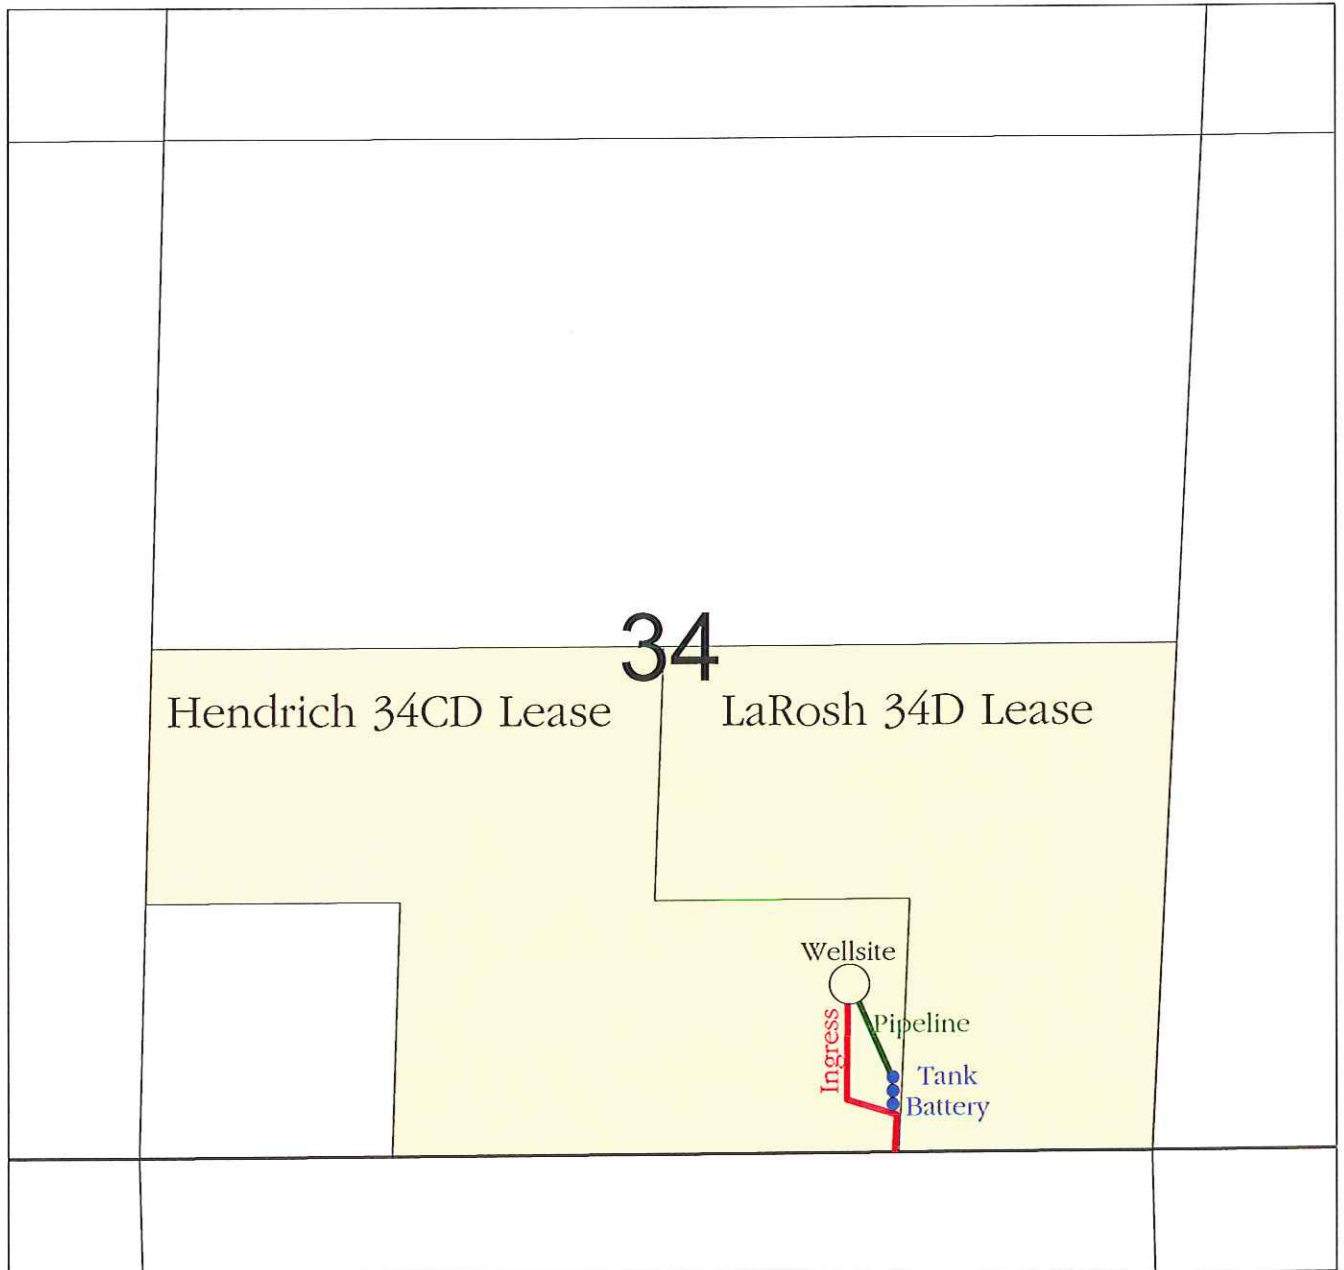

KANSAS SURFACE OWNER NOTIFICATION ACT

R 14 W

S 08 S

SCALE = 1 :12,000

OSBORNE COUNTY, KANSAS