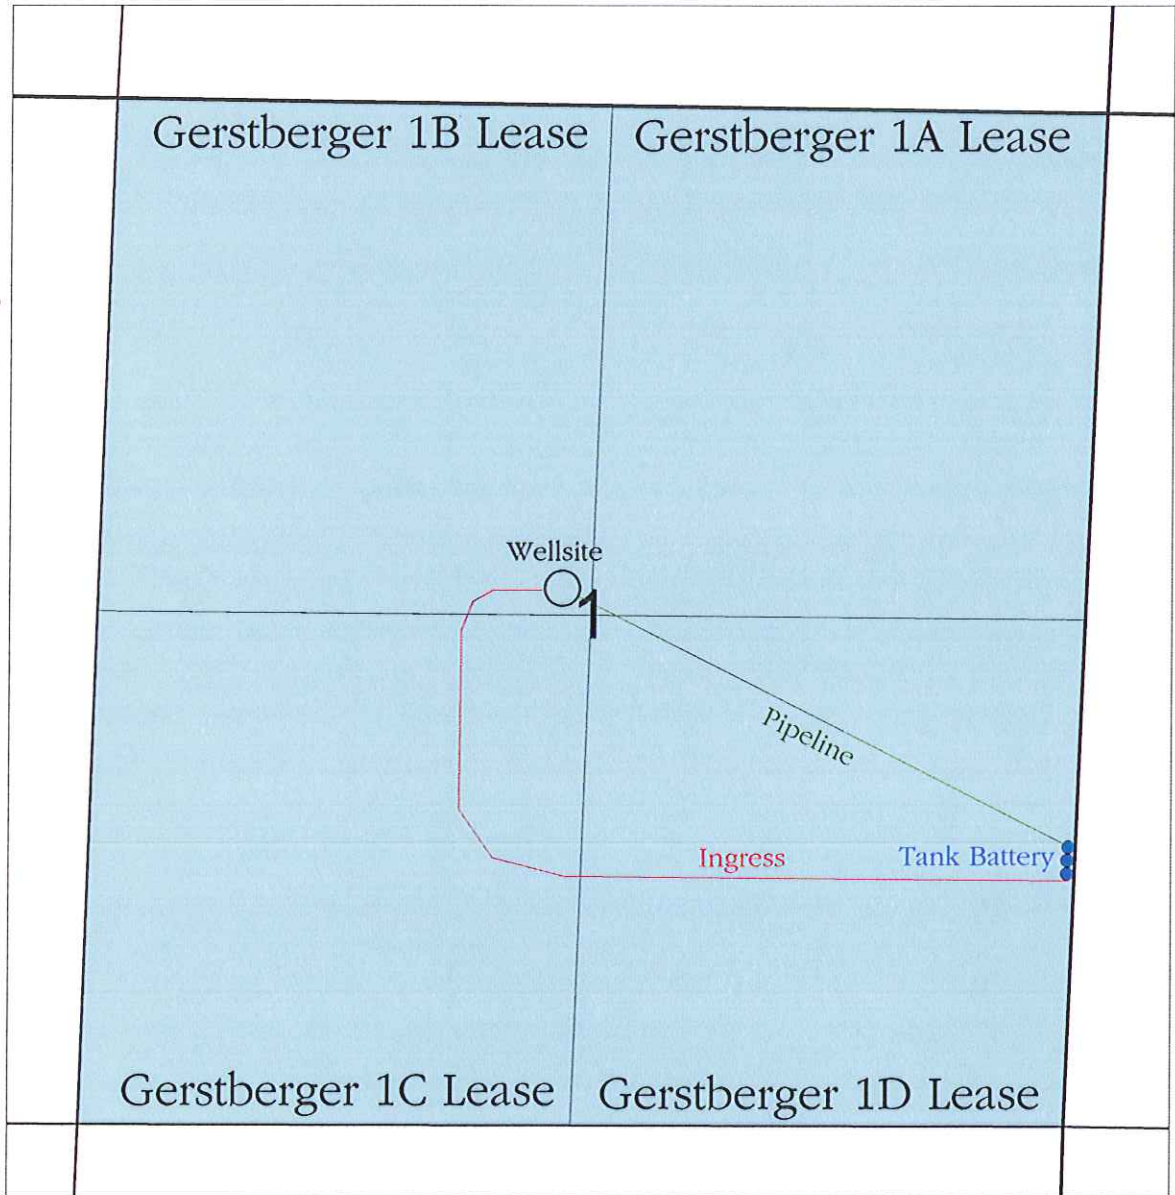

KANSAS SURFACE OWNER NOTIFICATION ACT

R 37 W

T
15
S

SCALE = 1 : 12,000

LOGAN COUNTY, KS