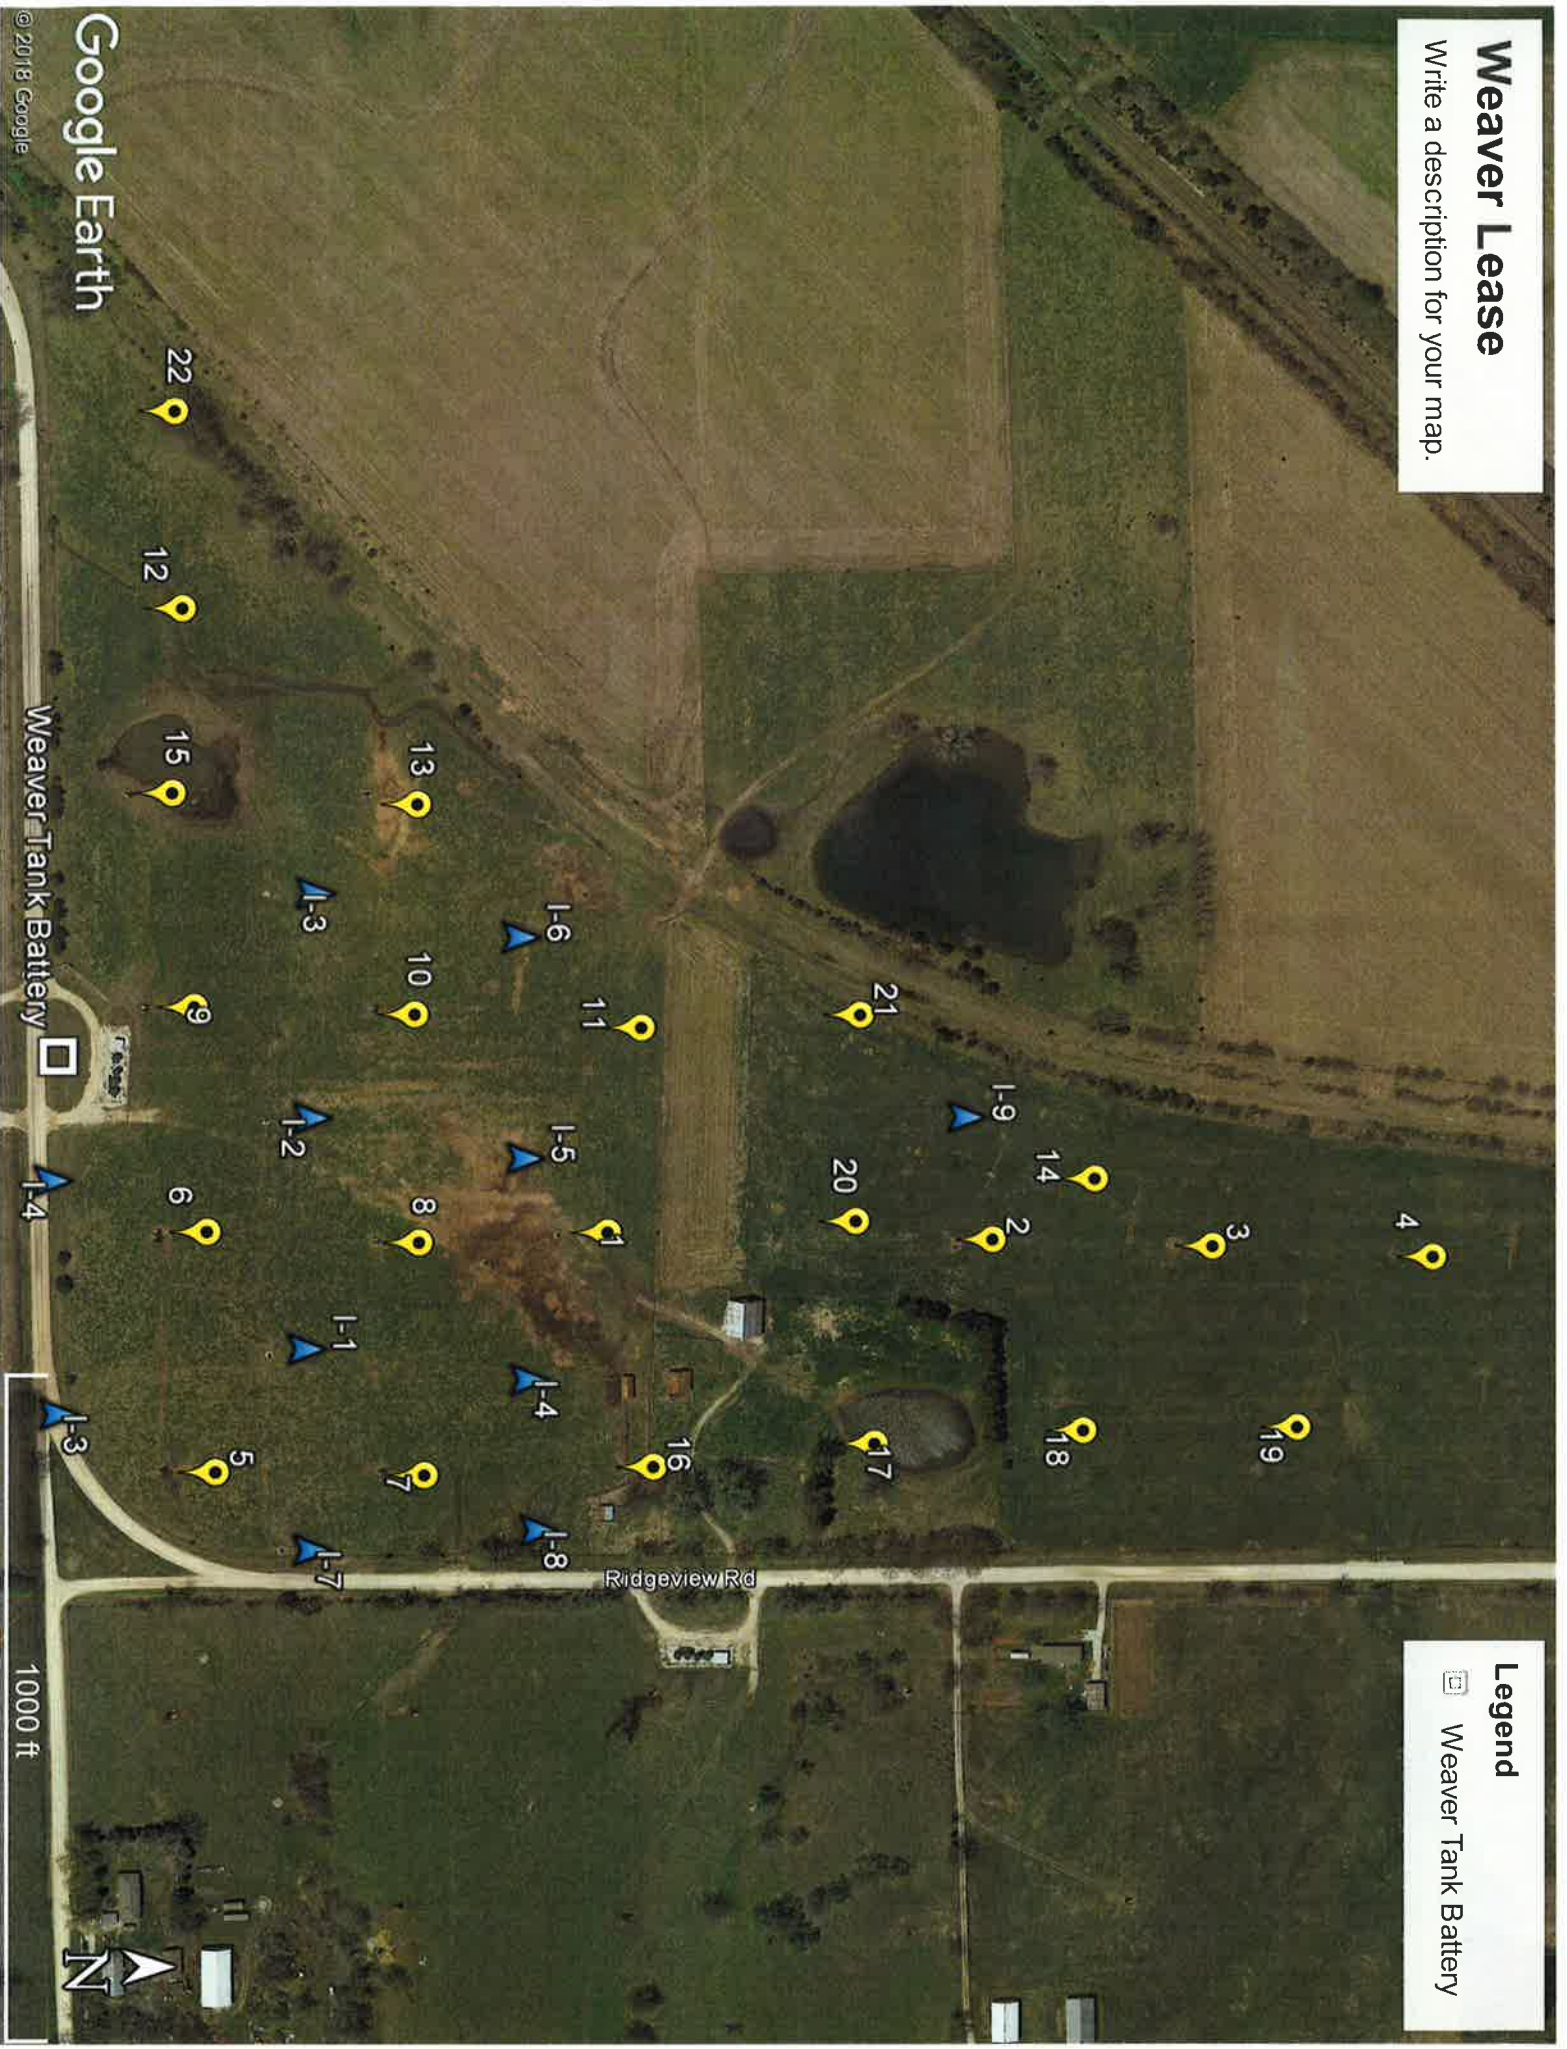

Weaver Lease

Write a description for your map.

Legend

 Weaver Tank Battery

Google Earth

© 2018 Google