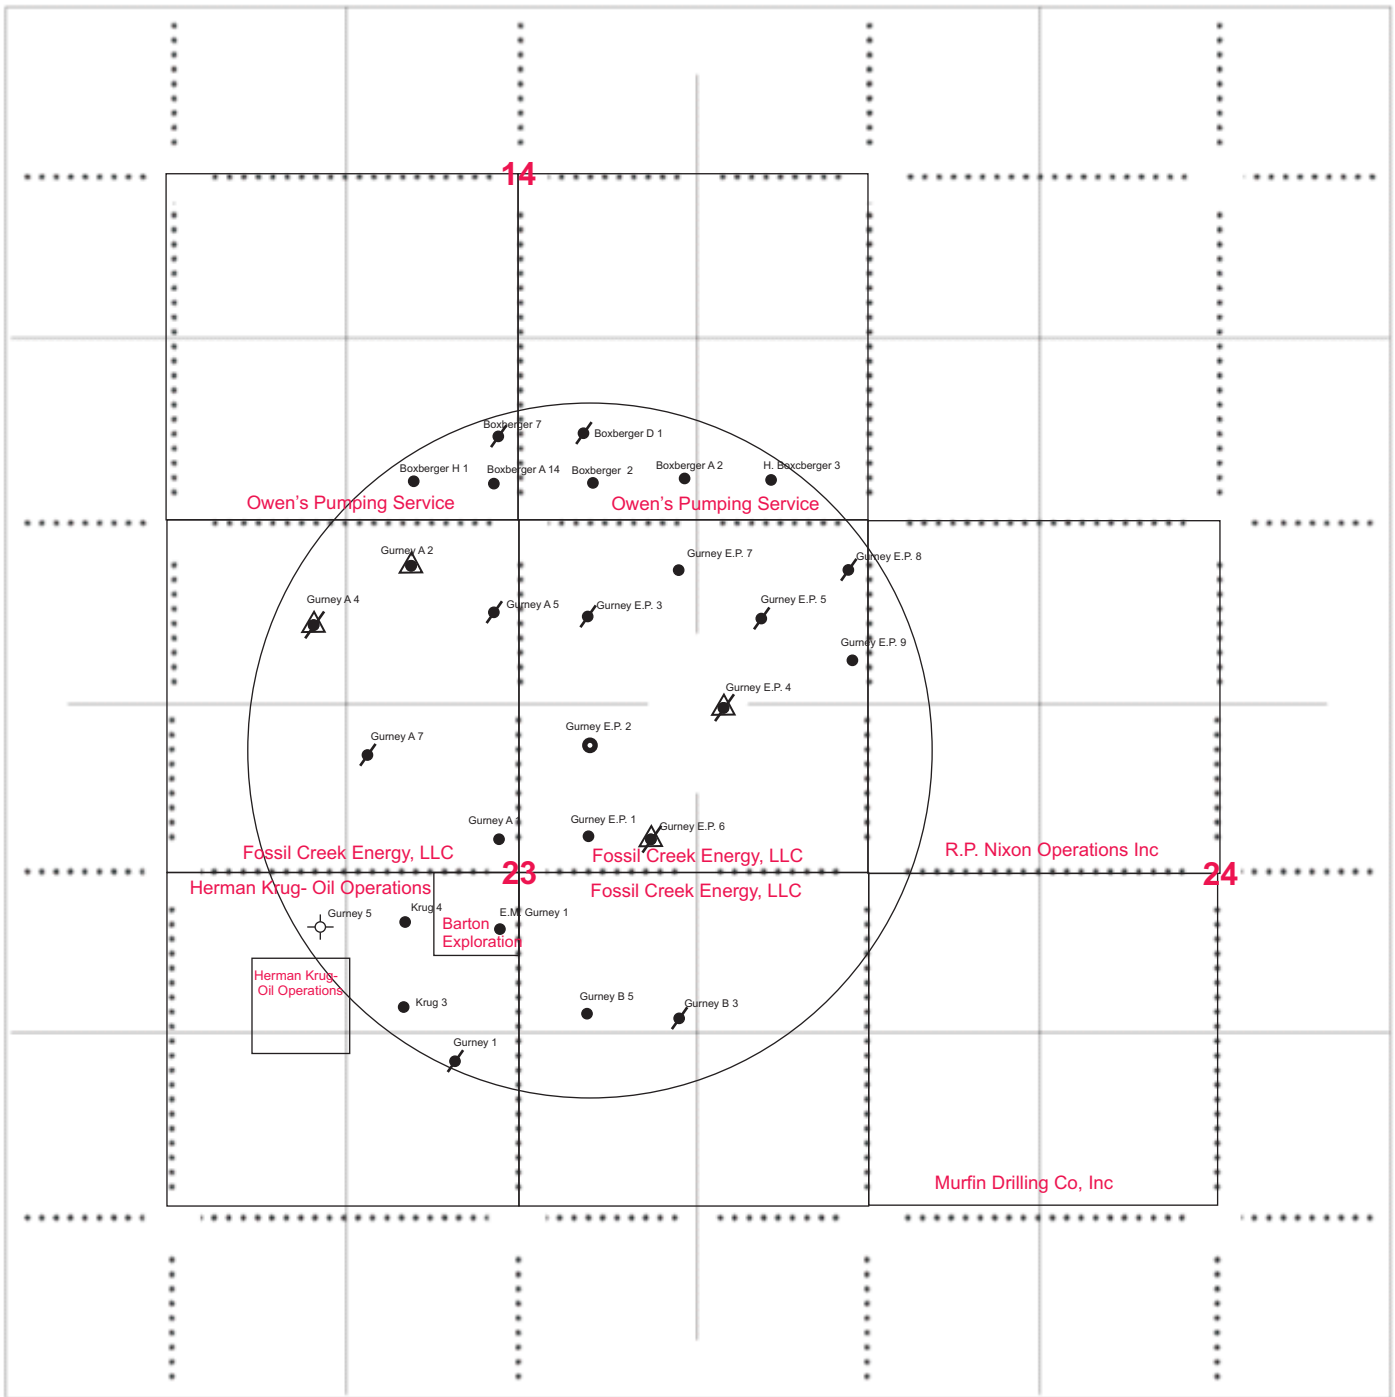

# Plat Map

- Applicant well ●
- Producing well ●
- Ta'd well ↘
- D & A well ⊕
- Injection well ▲
- Plugged producer ⚡
- Plugged Injection well ⚡

Barton Exploration, Inc.  
 Murfin Drilling Co., Inc.  
 Herman Krug Oil Operation  
 Owen's Pumping Service  
 R.P. Nixon Operations