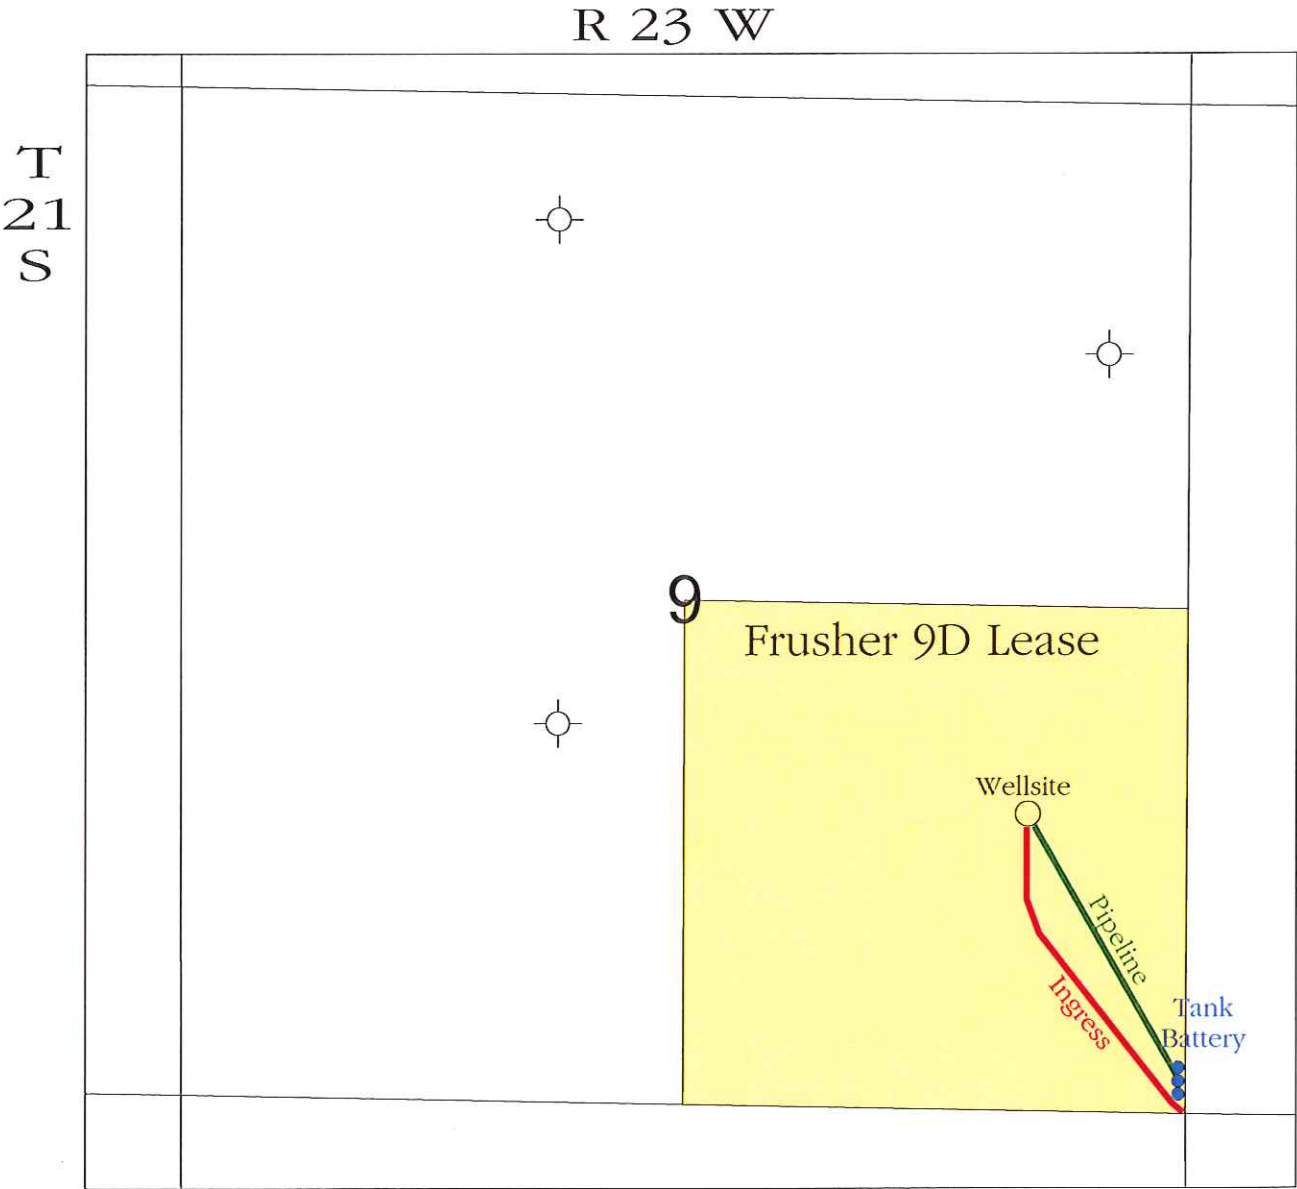

KANSAS SURFACE OWNER NOTIFICATION ACT

SCALE = 1 : 12,000

HODGEMAN COUNTY, KANSAS