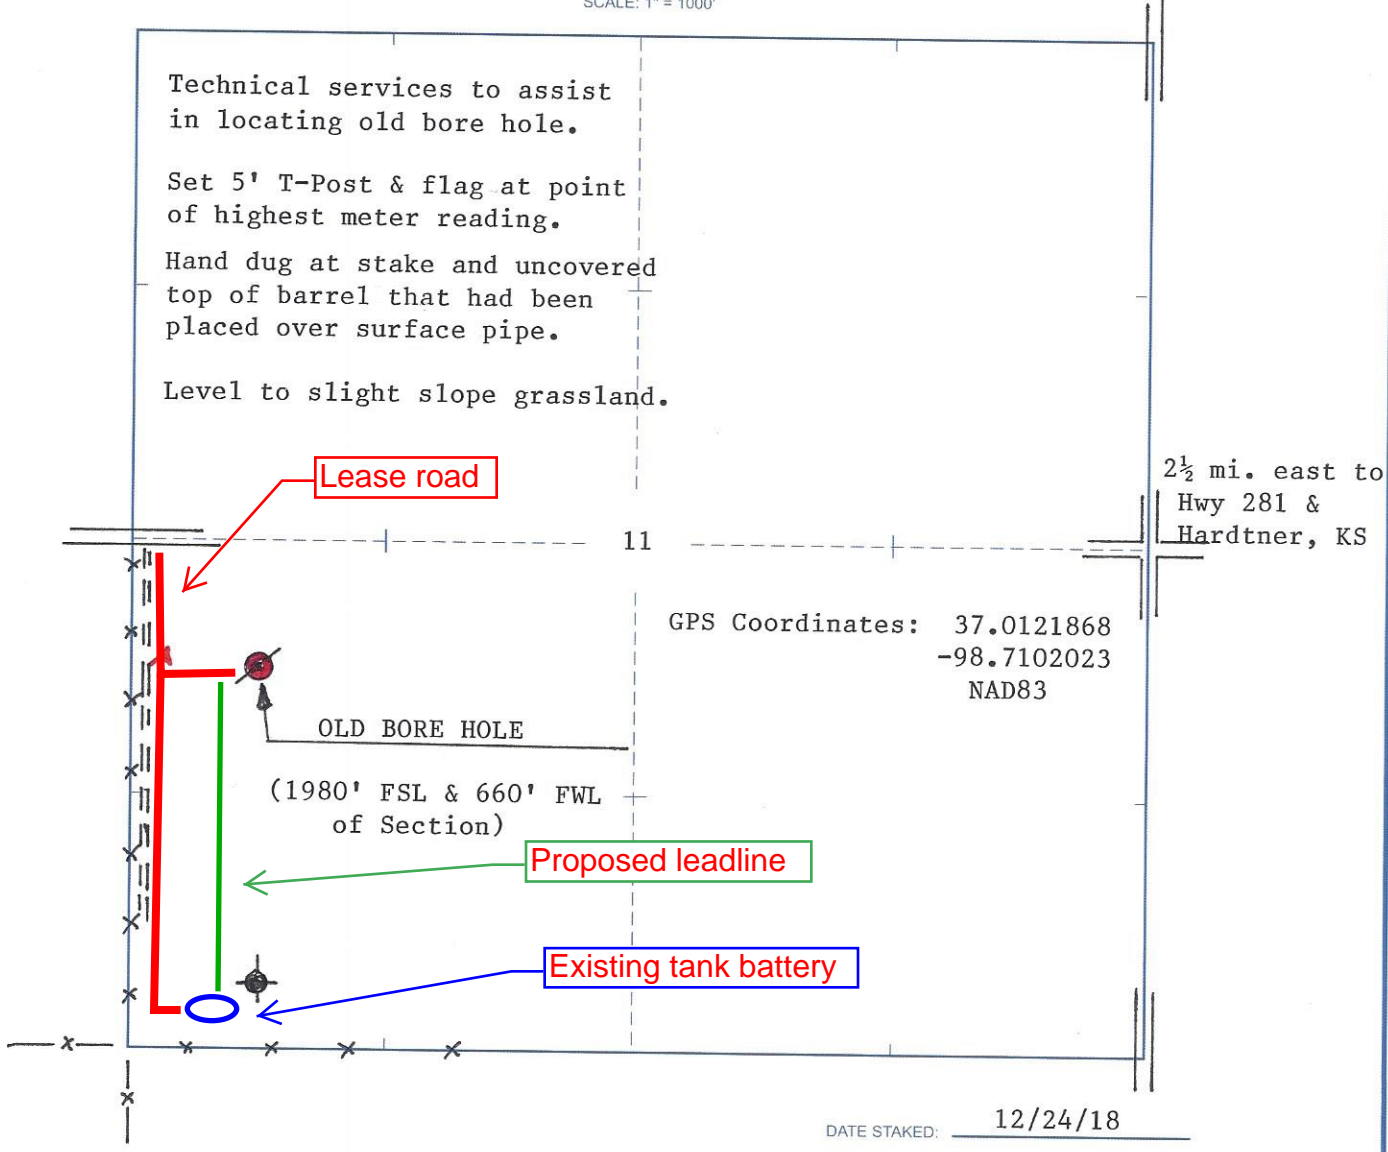

ADVANTAGE ELEVATIONS

OIL FIELD SURVEYORS

BOX 8604 - PRATT, KS 67124
(620) 672-6491

1220181
INVOICE NO.

LOTUS OPERATING CO., LLC 2 CHARLIE OWWO
OPERATOR NO. FARM

BARBER 11 35s 13w C NW SW
COUNTY S T R LOCATION

ELEVATION: 1478' GR

LOTUS OPERATING CO. LLC
100 S Main, Ste 420
Wichita, KS 67202

AUTHORIZED BY: Tim Hellman

SCALE: 1" = 1000'

DATE STAKED: 12/24/18