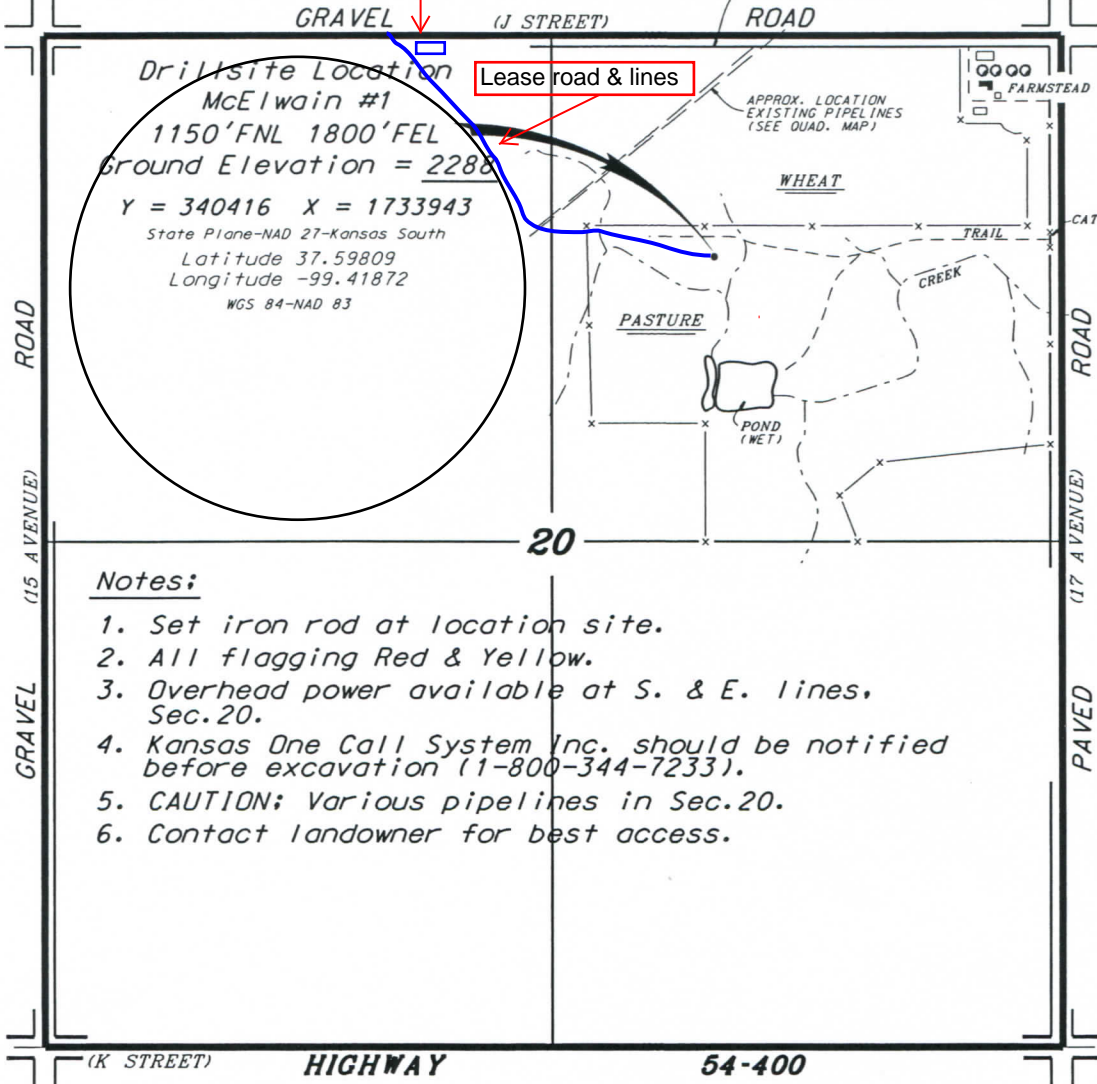

WOOLSEY OPERATING COMPANY, LLC
 MCELWAIN LEASE
 NE.1/4, SECTION 20, T28S, R19W
 KIOWA COUNTY, KANSAS

Tank battery

FLAGGED ROAD
 OPPOSITE LOC.
 ROAD

* Ingress and egress to location as shown on this plat is per usage only and may not be legally opened for public use. Contact landowner, tenant and county road department for access.

* Controlling data is based upon the best maps and photographs available to us and upon a regular section of land containing 640 acres.
 * Approximate section lines were determined using the normal standard of care of oilfield surveyors practicing in the state of Kansas. The section corners, which establish the precise section lines, were not necessarily located, and the exact location of the drillsite location in the section is not guaranteed. Therefore, the operator securing this service and accepting this plat and all other parties relying thereon agree to hold Central Kansas Oilfield Services, Inc., its officers and employees harmless from all losses, costs and expenses and said entities released from any liability from incidental or consequential damages.
 * Elevations derived from National Geodetic Vertical Datum.