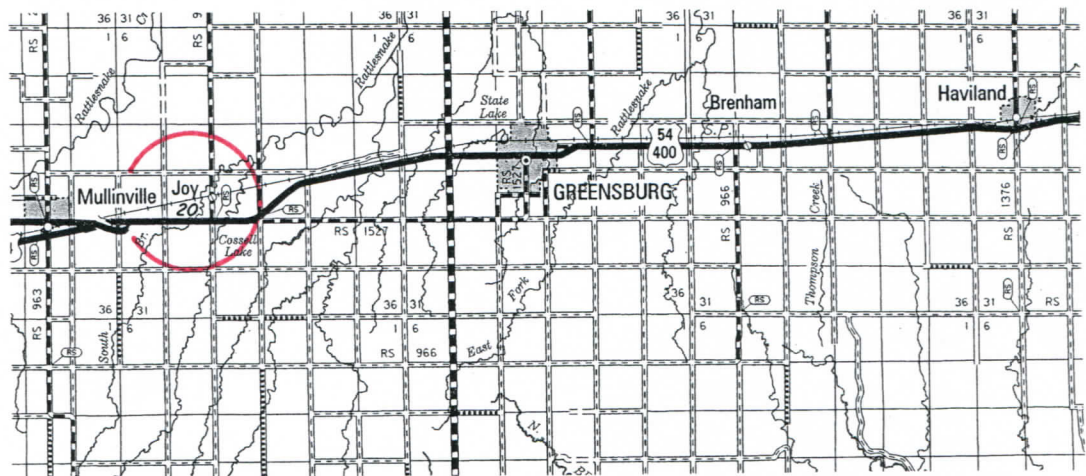

WOOLSEY OPERATING COMPANY, LLC
 MCELWAIN LEASE
 NE.1/4, SECTION 20, T28S, R19W
 KIOWA COUNTY, KANSAS

Tank battery

FLAGGED ROAD
 OPPOSITE LOC.
 ROAD

* Ingress and egress to location as shown on this plat is per usage only and may not be legally opened for public use. Contact landowner, tenant and county road department for access.

* Controlling data is based upon the best maps and photographs available to us and upon a regular section of land containing 640 acres.
 * Approximate section lines were determined using the normal standard of care of oilfield surveyors practicing in the state of Kansas. The section corners, which establish the precise section lines, were not necessarily located, and the exact location of the drillsite location in the section is not guaranteed. Therefore, the operator securing this service and accepting this plat and all other parties relying thereon agree to hold Central Kansas Oilfield Services, Inc., its officers and employees harmless from all losses, costs and expenses and said entities released from any liability from incidental or consequential damages.
 * Elevations derived from National Geodetic Vertical Datum.