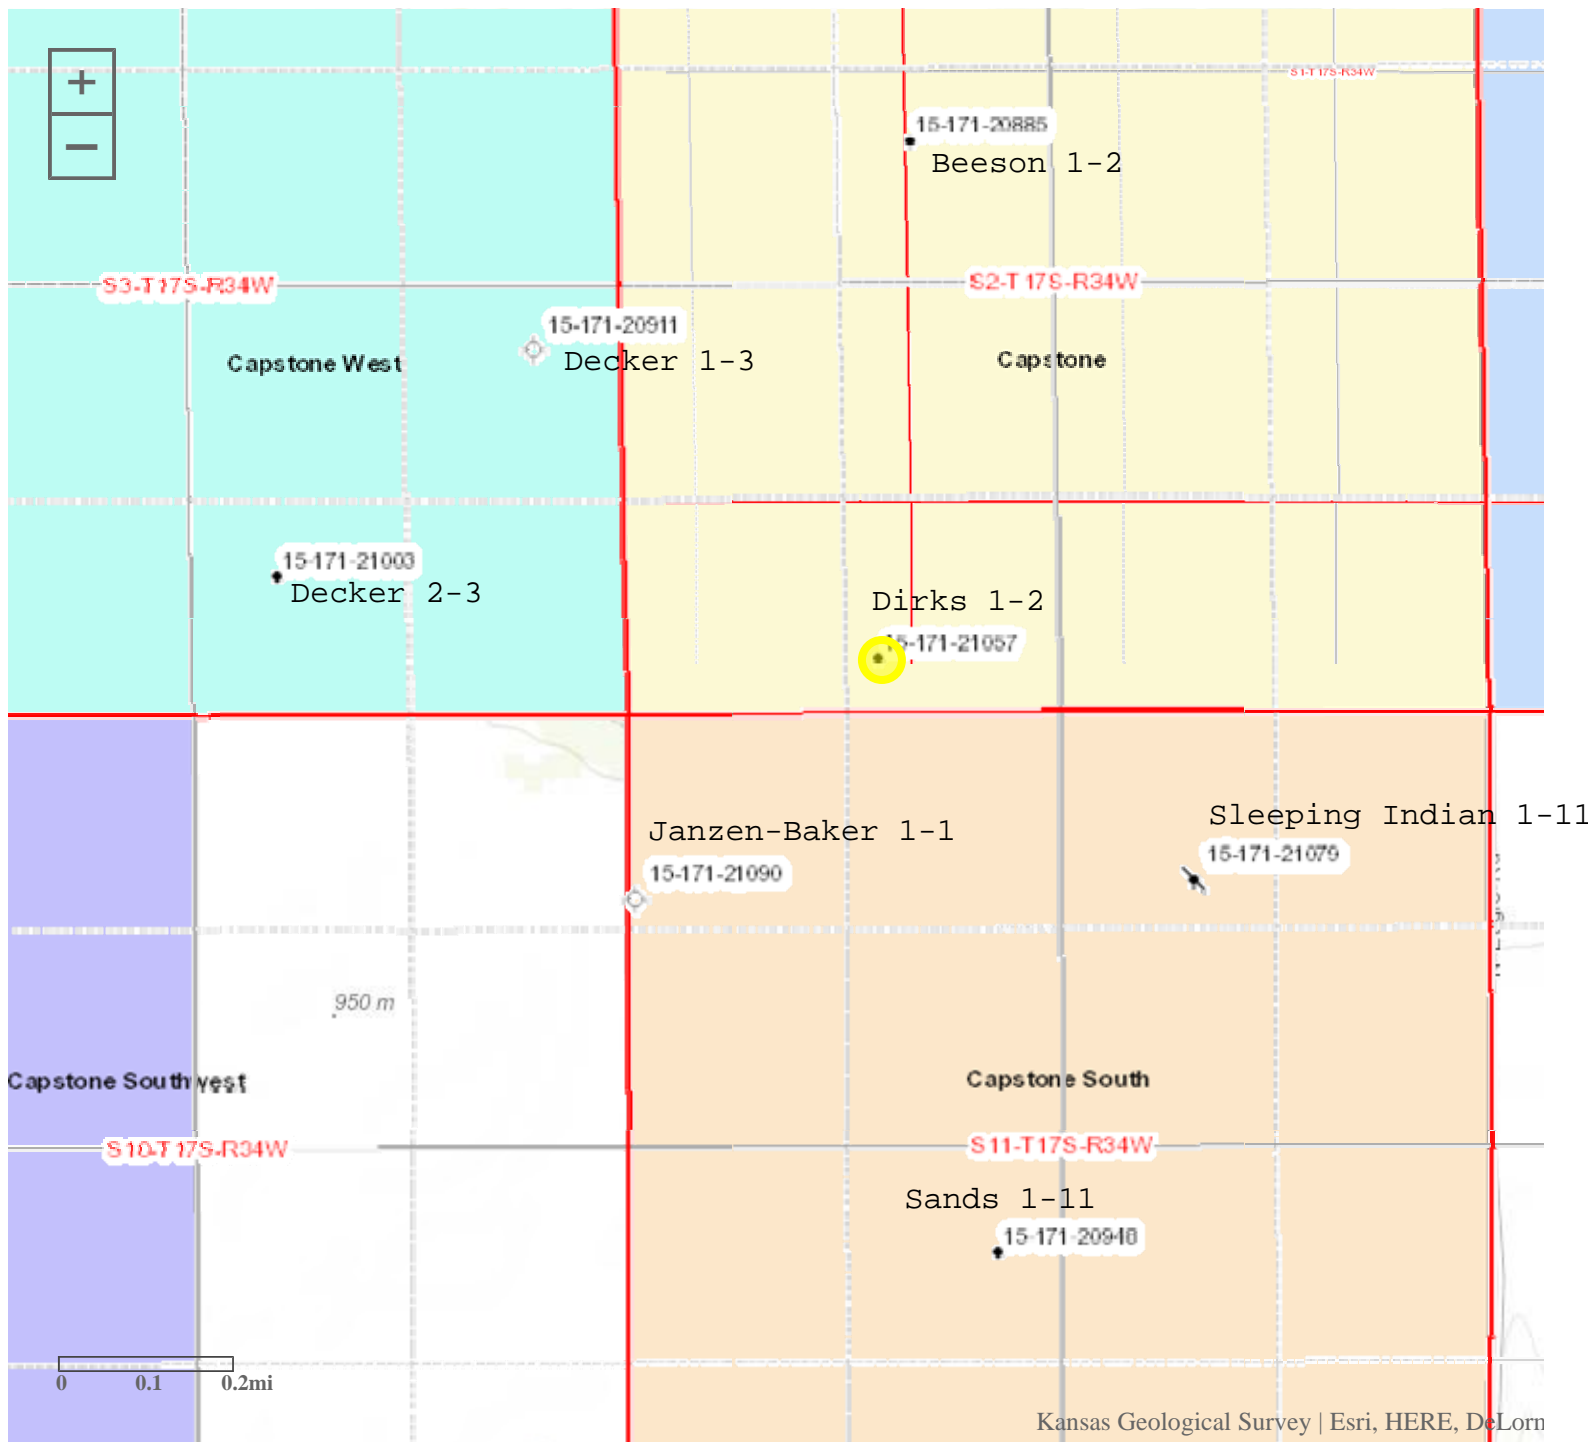

Kansas Oil and Gas

Kansas Geological Survey

Statewide View | [Zoom to Location](#) | [Filter Wells](#) | [Label Wells](#) | [Download Wells](#) | [Print to PDF](#) | [Clear Highlight](#) | [Help](#)

Kansas Geological Survey | Esri, HERE, DeLorn