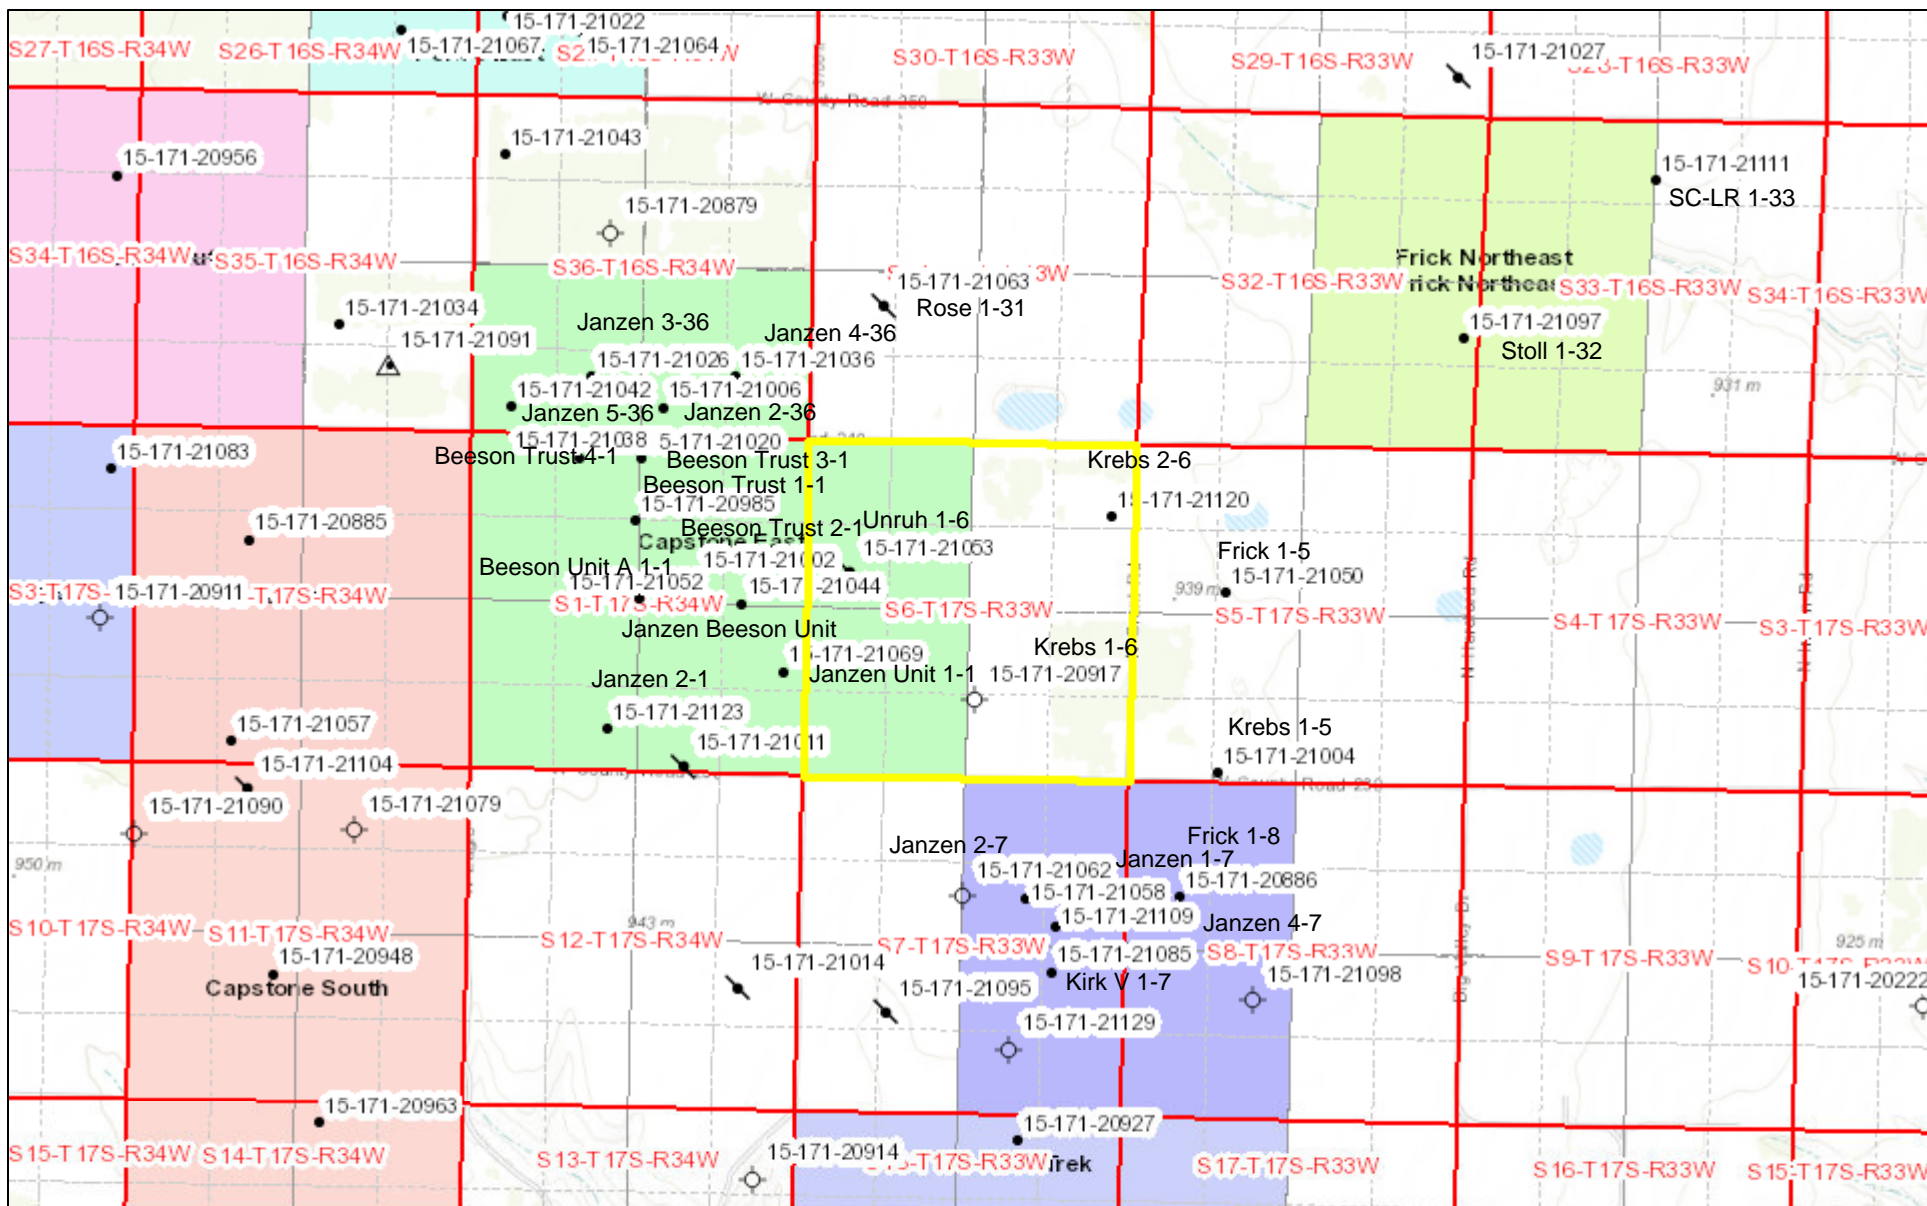

# Krebs2-6Plat

April 17, 2015

1:36,112

Sources: Esri, HERE, DeLorme, TomTom, Intermap, increment P Corp., GEBCO, USGS, FAO, NPS, NRCAN, GeoBase, IGN, Kadaster NL,