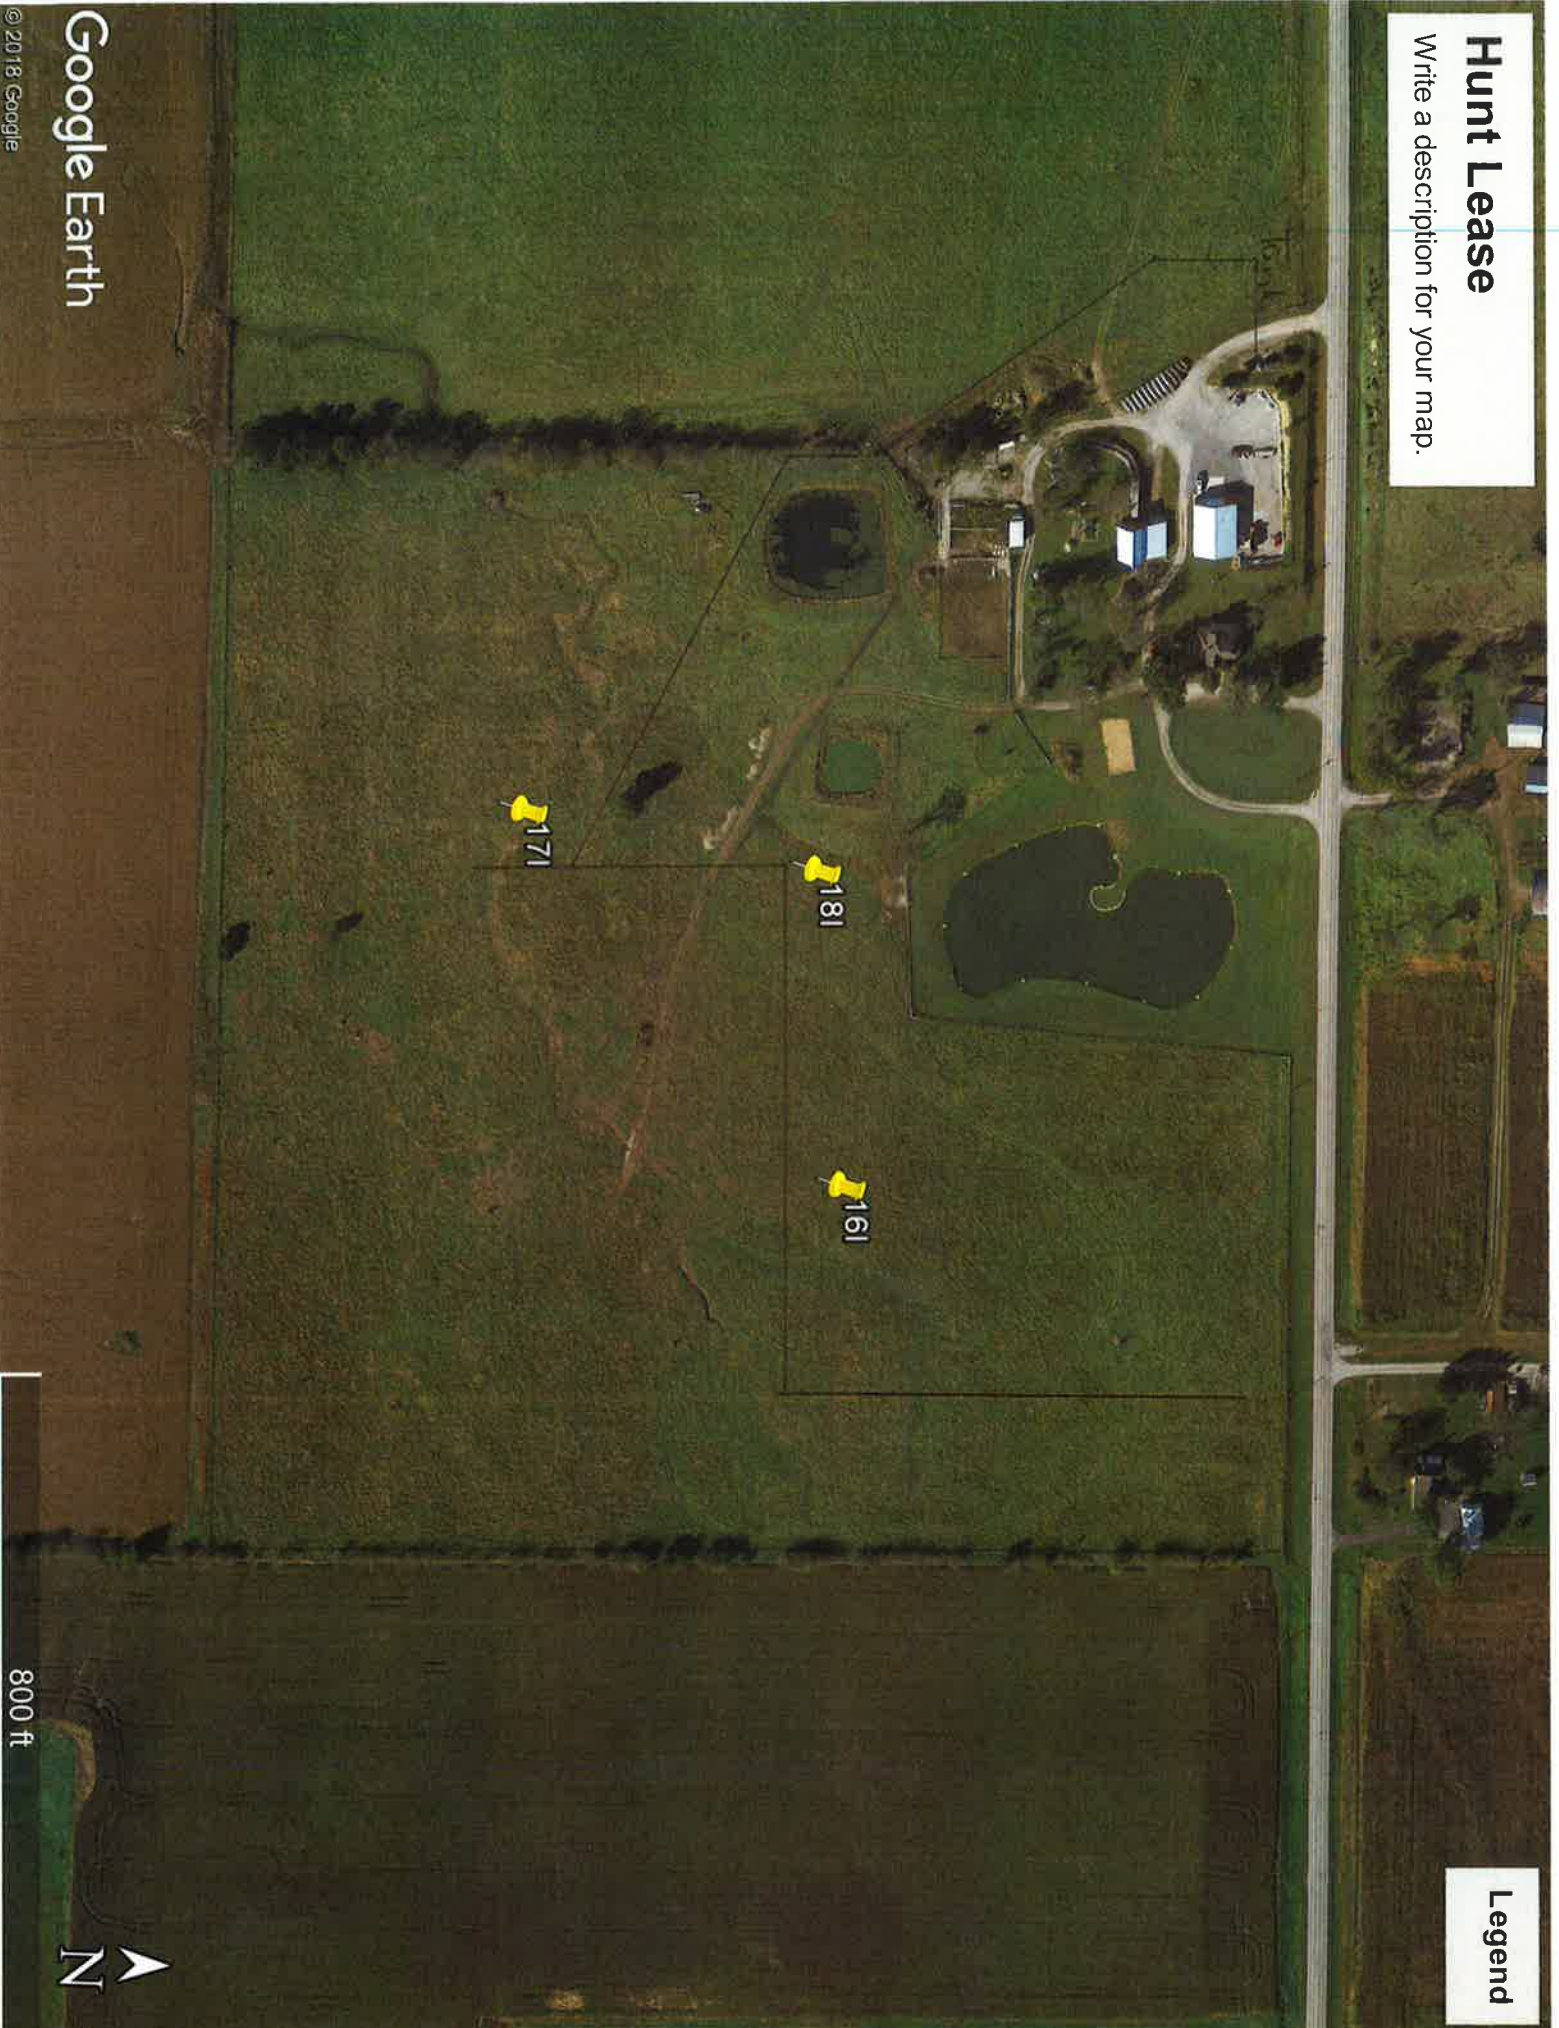

Hunt Lease

Write a description for your map.

Legend

Google Earth

© 2018 Google

800 ft