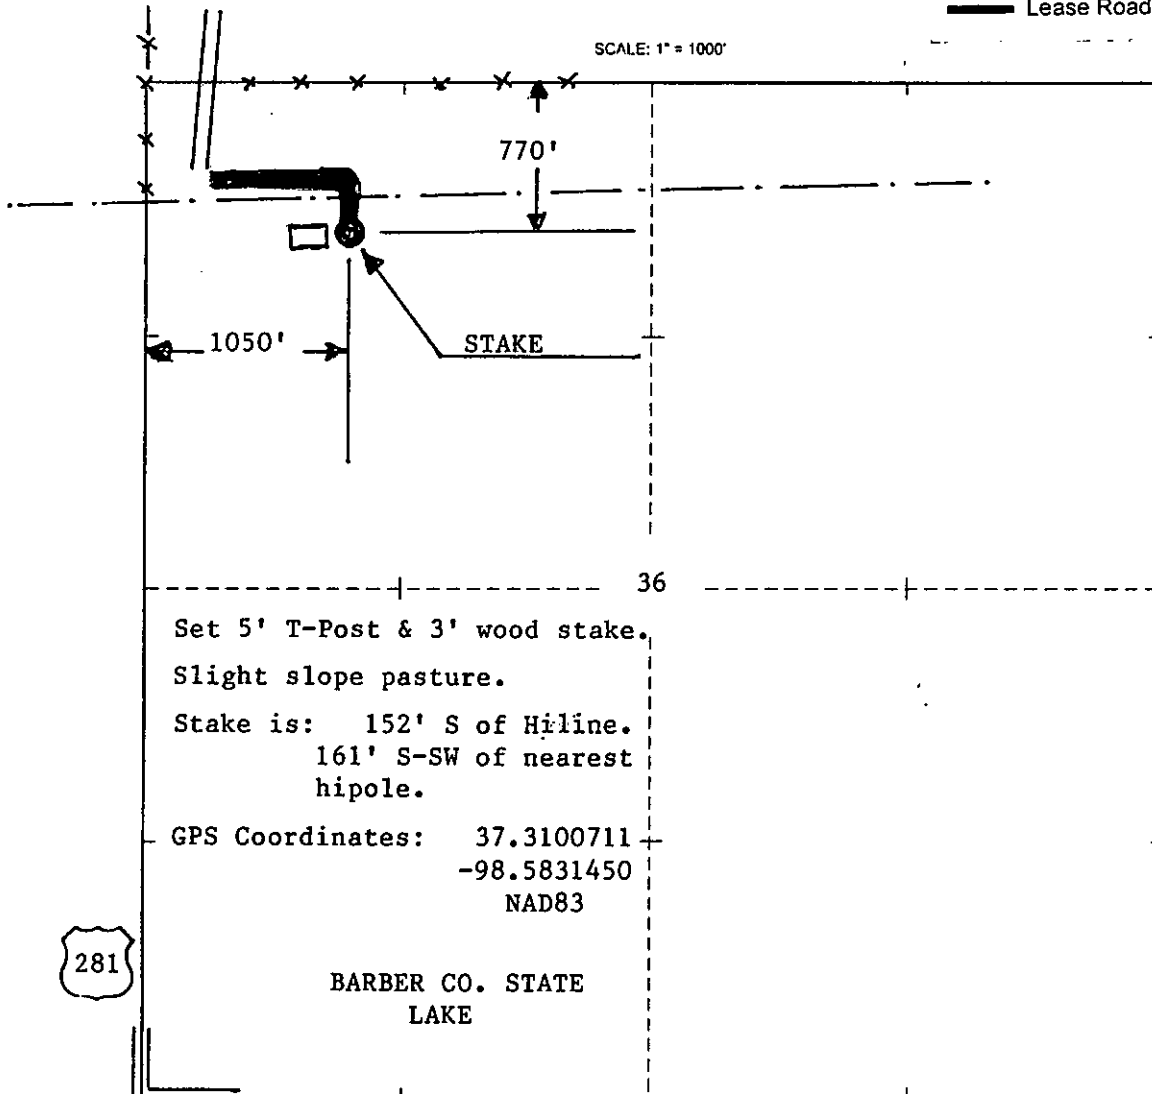

NO.

STOCKWELL

FARM

BARBER

COUNTY

36

S

31s

T

12w

R

770' FNL & 1050' FWL of SEC.

LOCATION

ELEVATION: 1560' GR

CHIEFTAIN OIL CO., INC  
PO BOX 124  
KIOWA, KS 67070

### LEGEND

-  Well Location
-  Tank Battery Location
-  Pipeline Location
-  Electric Line Location
-  Lease Road Location

AUTHORIZED BY: Ryan Molz

MEDICINE LODGE, KANSAS

DATE STAKED: 12/4/18