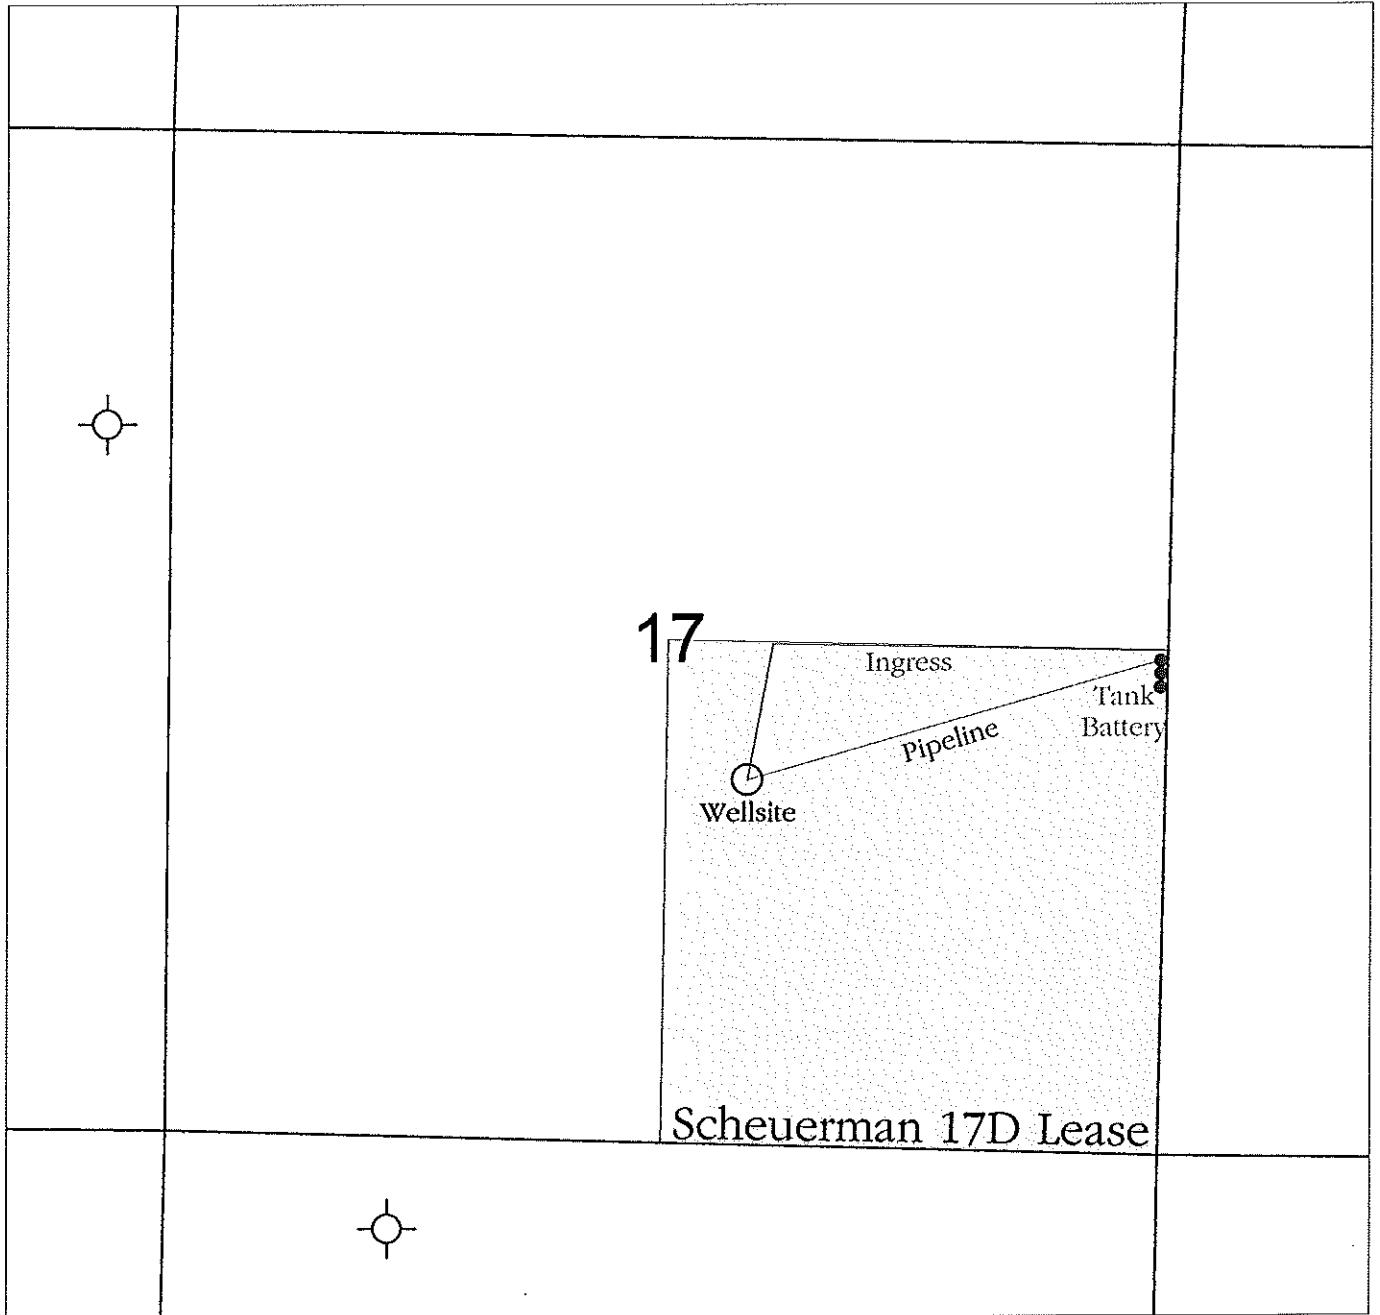

KANSAS SURFACE OWNER NOTIFICATION ACT

R 31 W

T  
16  
S

SCALE = 1 : 12,000

SCOTT COUNTY, KANSAS