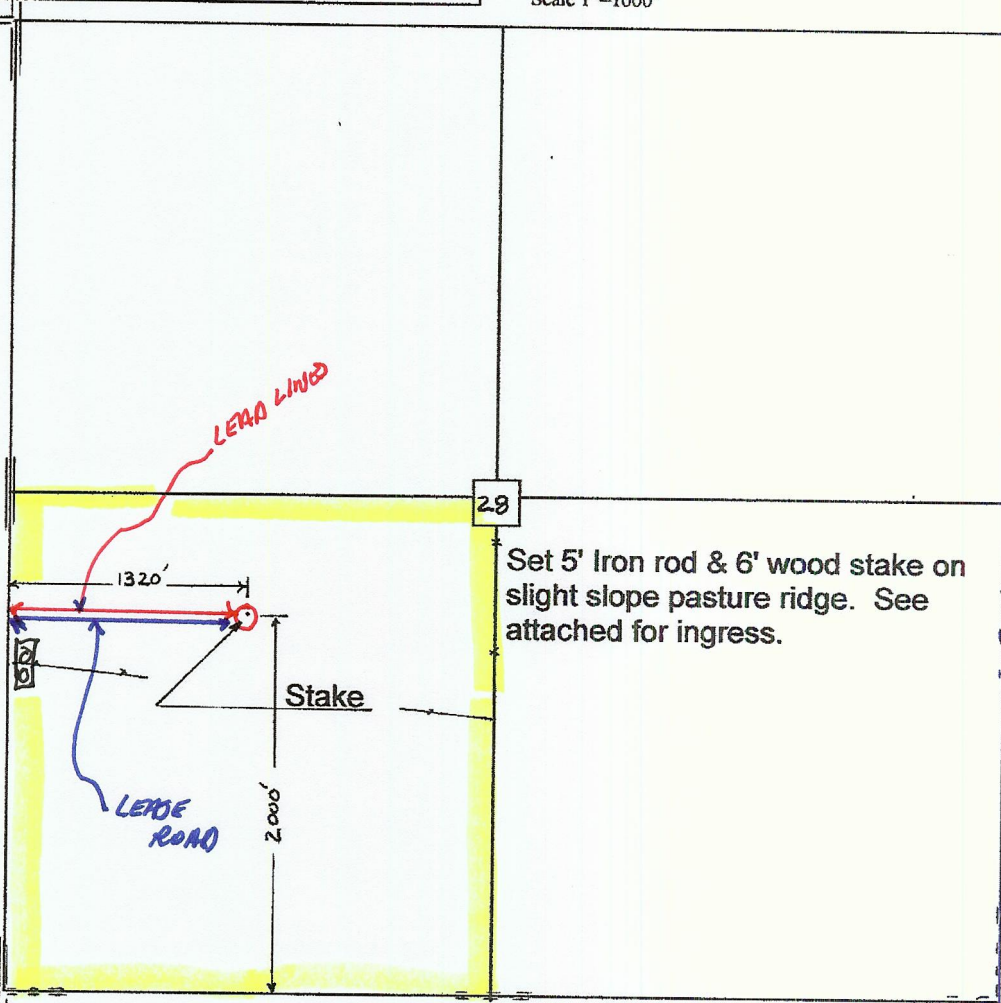

Farm Name

Cheyenne-KS

28

4s

37w

2000'FSL 1320'FWL

County-State

S

T

R

Location

Brito Oil Company
 8100 N. 22nd
 Bldg. 600, Suite R
 Wichita, Ks. 67226

Elevation 3381 Gr.

Ordered By: Raul

Scale 1"=1000'

28

Set 5' Iron rod & 6' wood stake on slight slope pasture ridge. See attached for ingress.

LEAD LINES

LEAD ROAD

Stake

TANK BATTERY

1320'

2000'