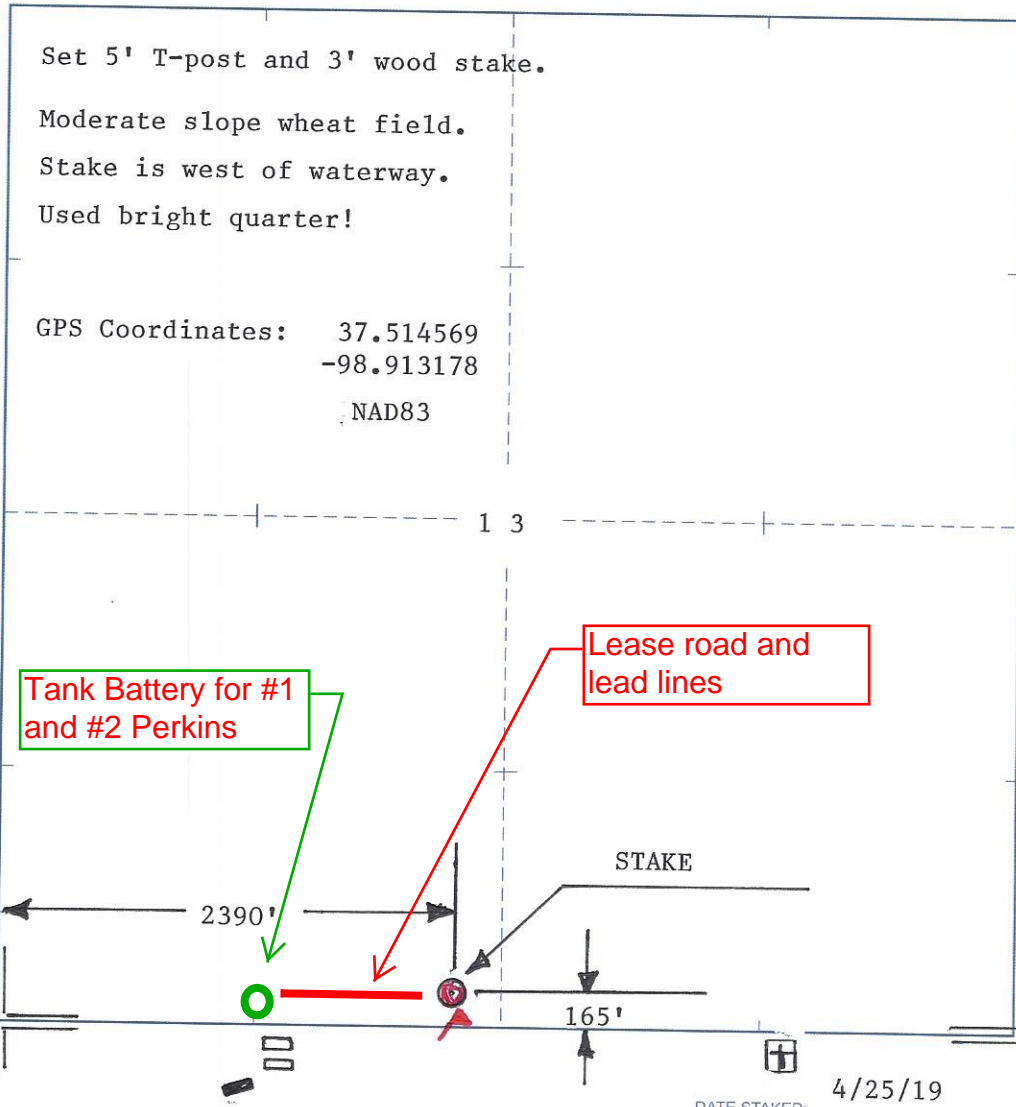

165' FSL & 2390' FWL of Sec  
LOCATION

ELEVATION: 1995' GR

LOTUS OPERATING CO LLC  
100 S Main, Ste 420  
Wichita, KS 67202

AUTHORIZED BY: Tim Hellman

SCALE: 1" = 1000'

CL  
2016.5 GR

DATE STAKED: 4/25/19      4 mi. east to Coats, KS

# LOTUS OPERATING

PERKINS #2  
165' FSL & 2390' FWL OF SEC.  
PRATT CO, KS  
GPS DATUM: NAD83

## Legend

 37.515036 -98.916872

SW 100th Ave

 37.5145686 -98.91317882

SW 90th St

Google Earth

© 2018 Google

© 2018 Google