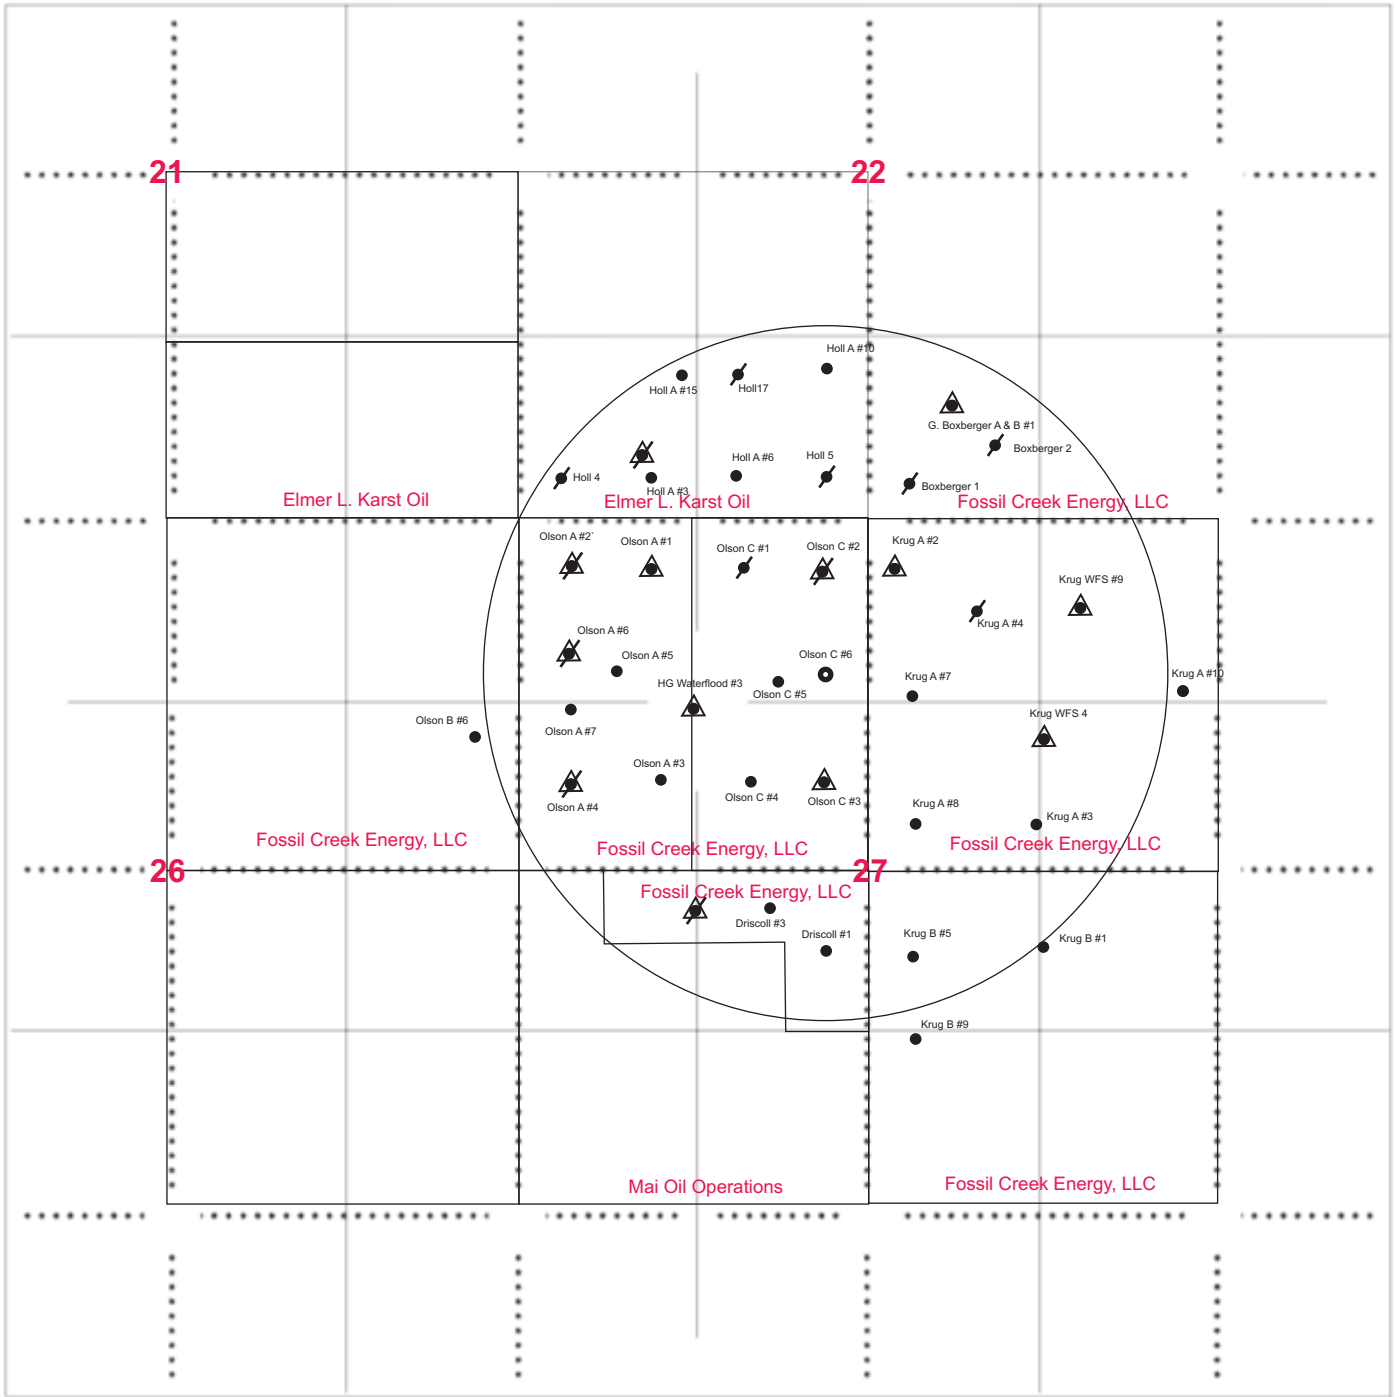

Plat Map

- Applicant well ●
- Producing well ●
- Ta'd well ↘
- D & A well ◊
- Injection well ▲
- Plugged producer ↙
- Plugged Injection well ▲

Mai Oil Operations, Inc
Elmer L. Karst Oil

8411 Preston Rd., Suite 800, Dallas TX 75225
Box 208, Russell KS 67665