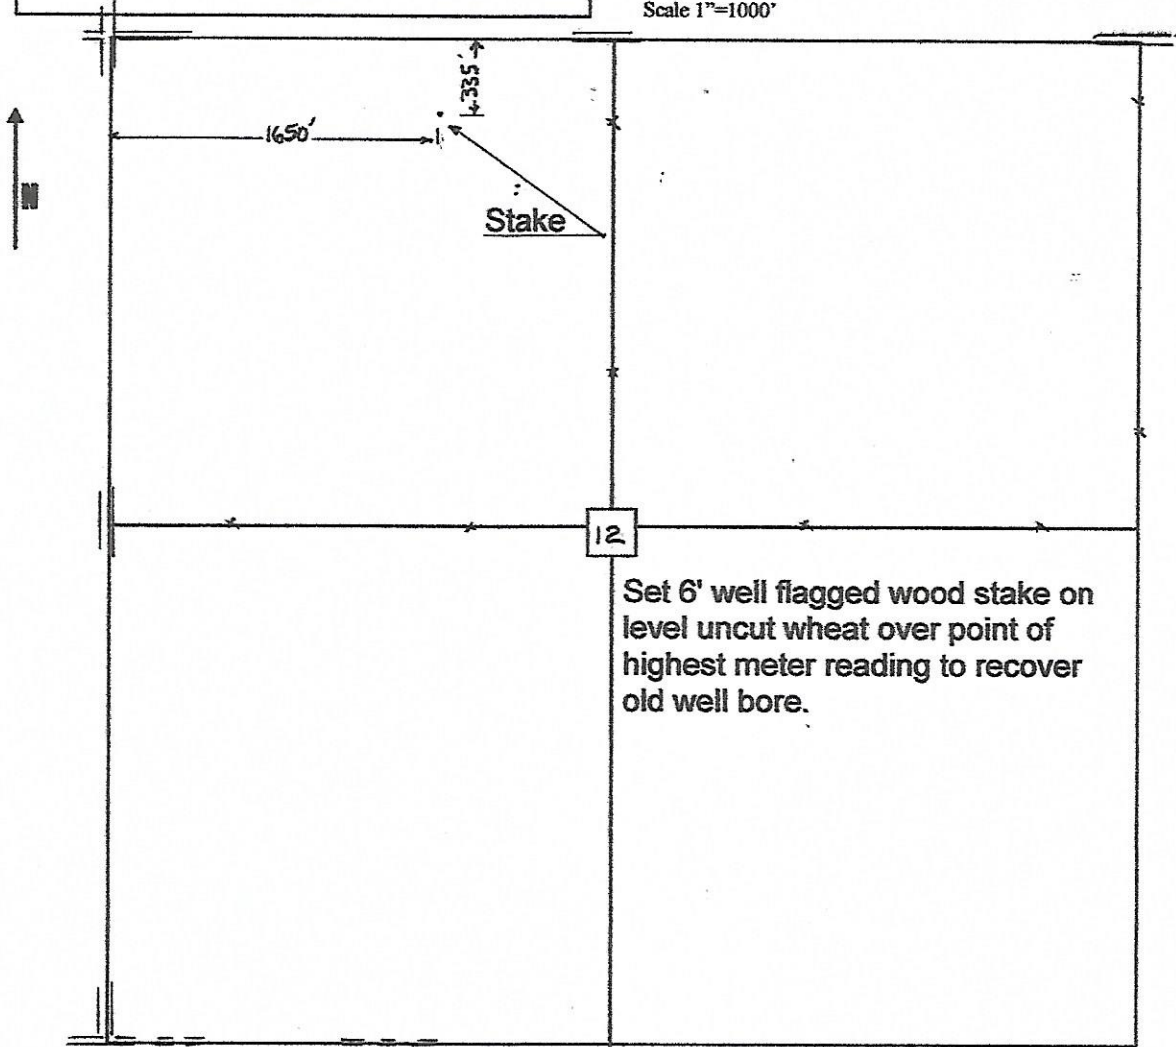

12 11s 23w
S T R

335'FNL 1650'FWL
 Location

Cholla Production, LLC
 10390 Bradford Rd.
 Suite 201
 Littleton, CO. 80127

Elevation 2243 Gr.

Ordered By: Emily

Scale 1"=1000'

Data use subject to license.

© DeLorme. Topo North America™ 9.

www.delorme.com

Scale 1 : 12,000

1" = 1,000.0 ft

Data Zoom 13-1