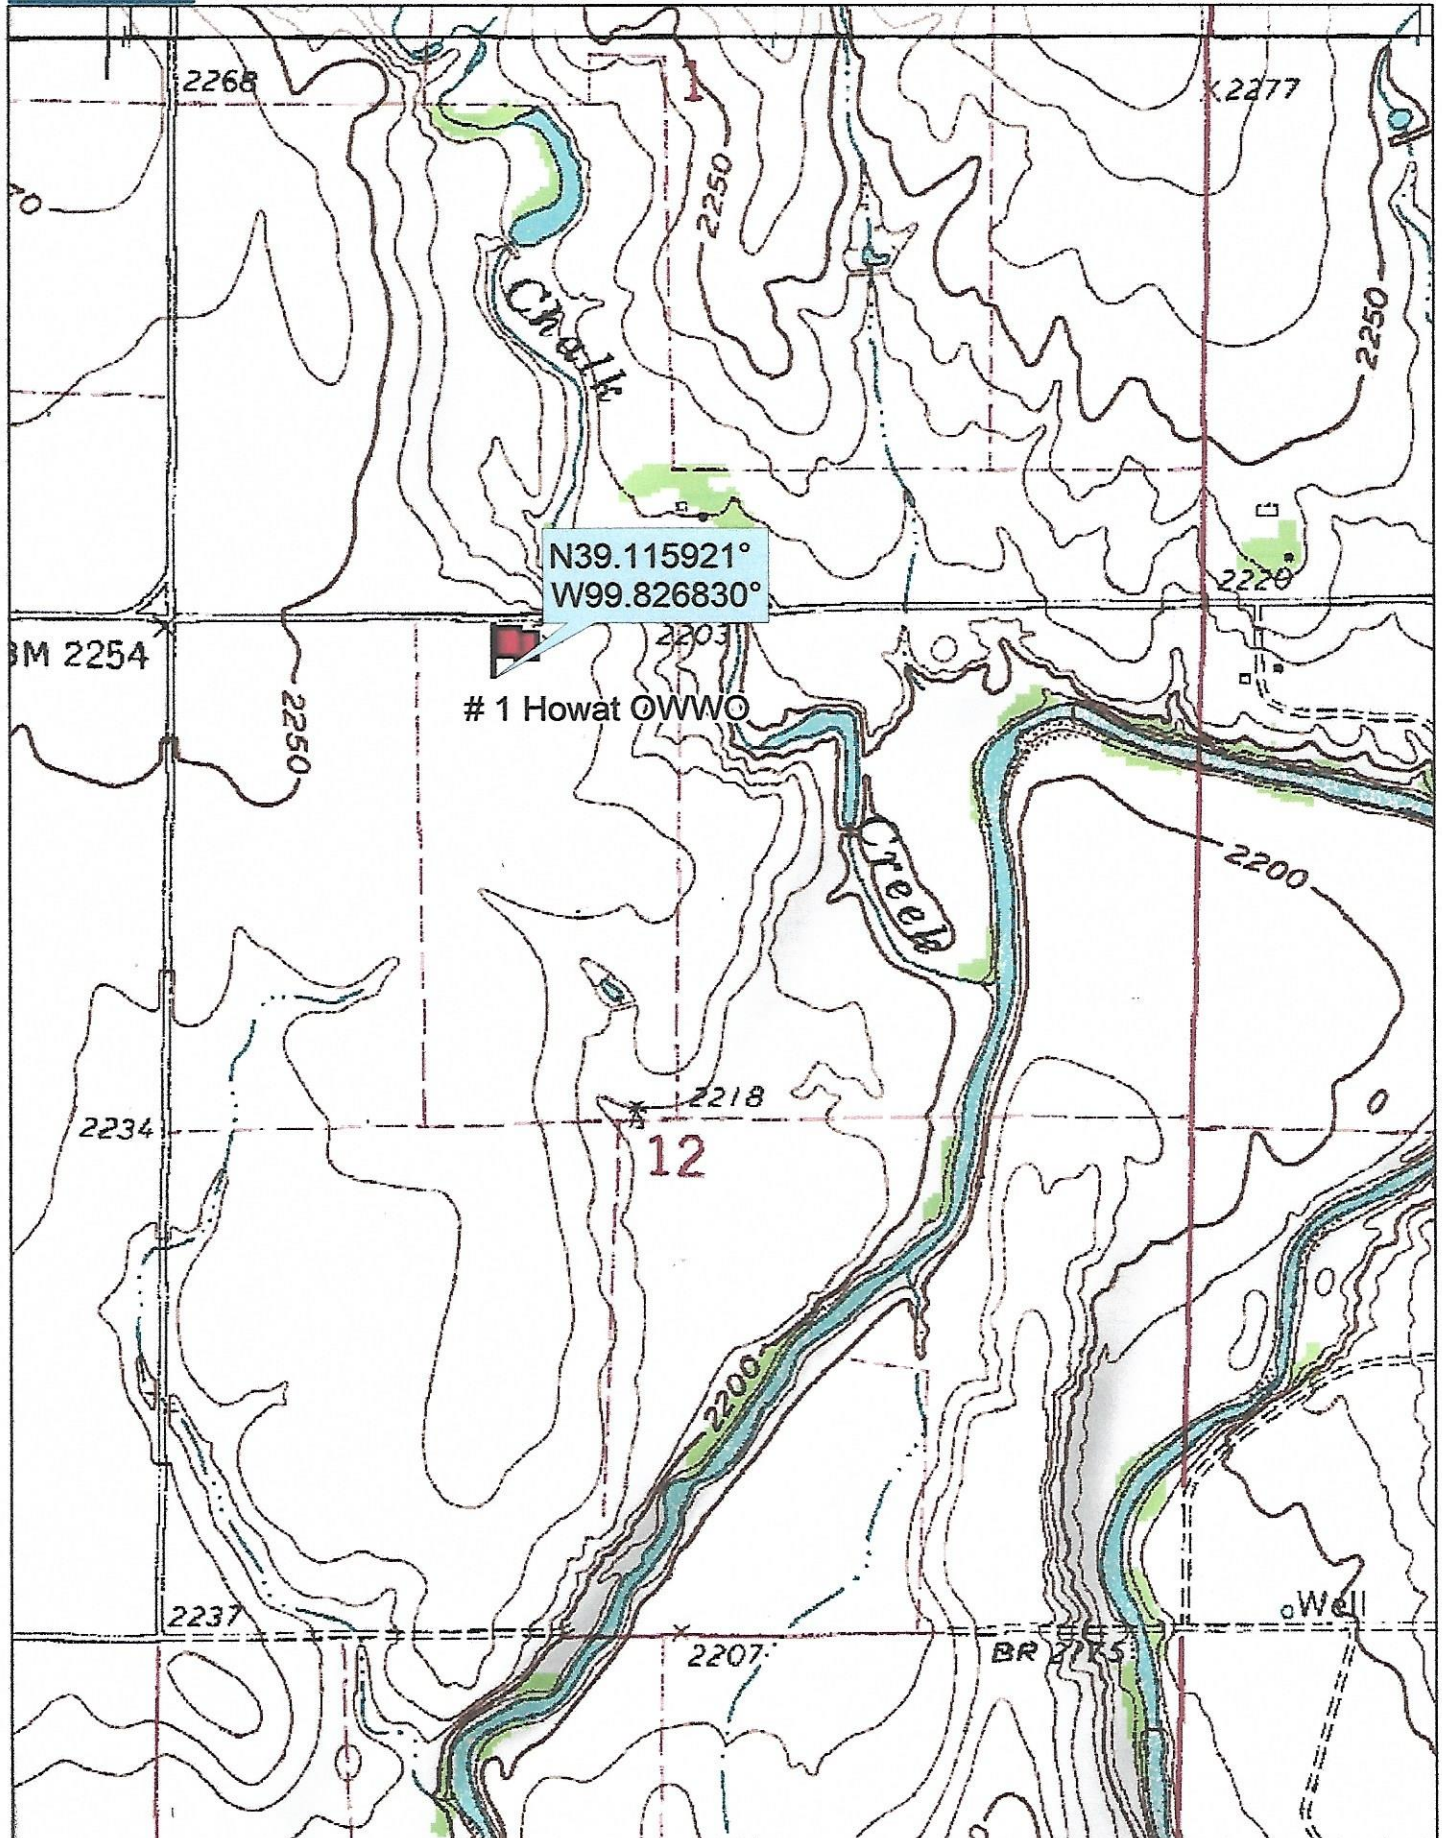

12 11s 23w
S T R

335'FNL 1650'FWL
 Location

Cholla Production, LLC
 10390 Bradford Rd.
 Suite 201
 Littleton, CO. 80127

Elevation 2243 Gr.

Ordered By: Emily

Scale 1"=1000'

Data use subject to license.

© DeLorme. Topo North America™ 9.

www.delorme.com

Scale 1 : 12,000

1" = 1,000.0 ft

Data Zoom 13-1