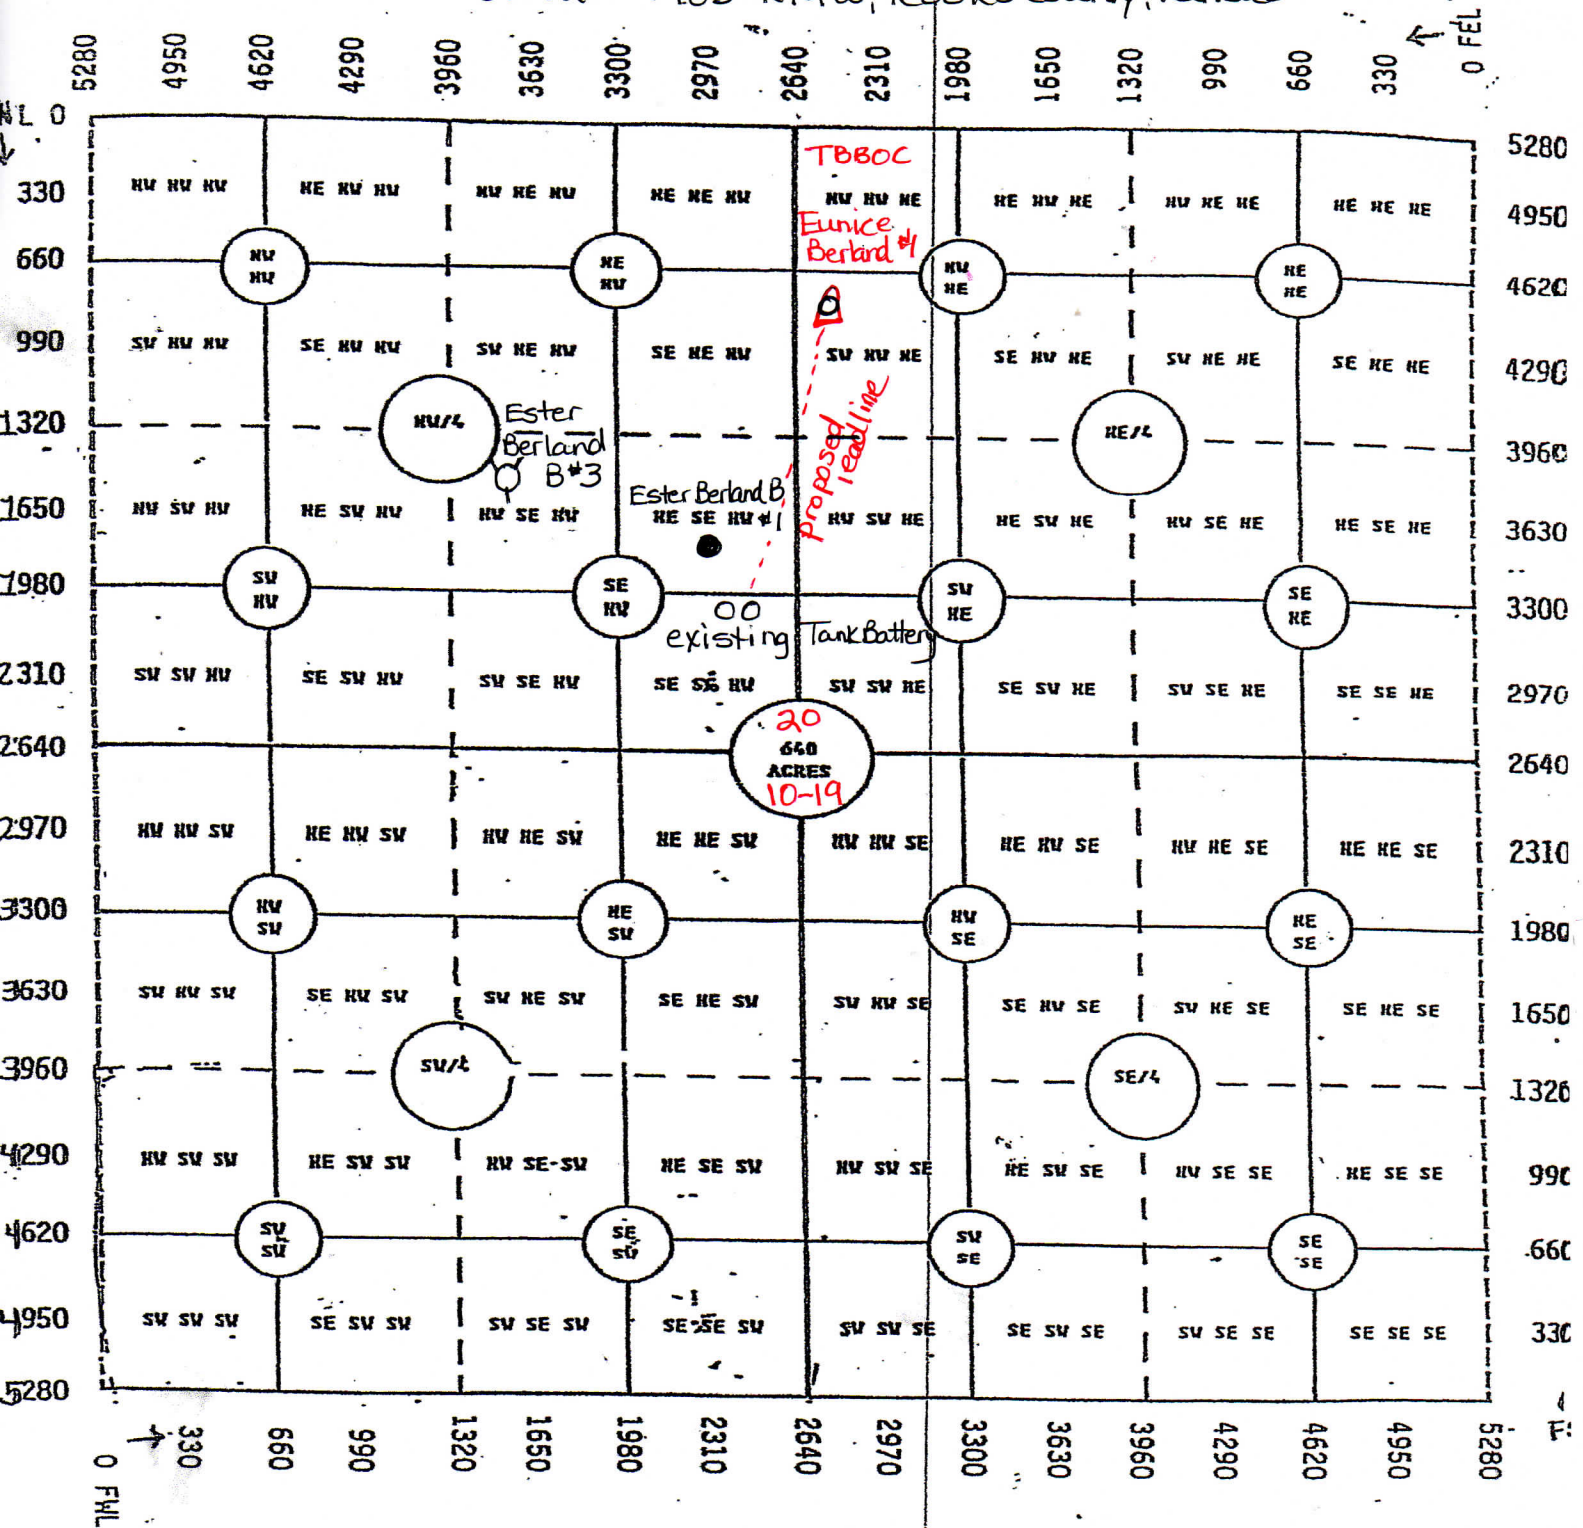

The Bill Bowman Oil Company
 Eunice Berland #1 NW SW NW NE
 of 520-T10S-R19W, Rooks County, Kansas

8-7-2019
 Amended map

Amended footages
 was 4520' FSL
 2500' FEL

now is 4532' FSL
 2500' FEL