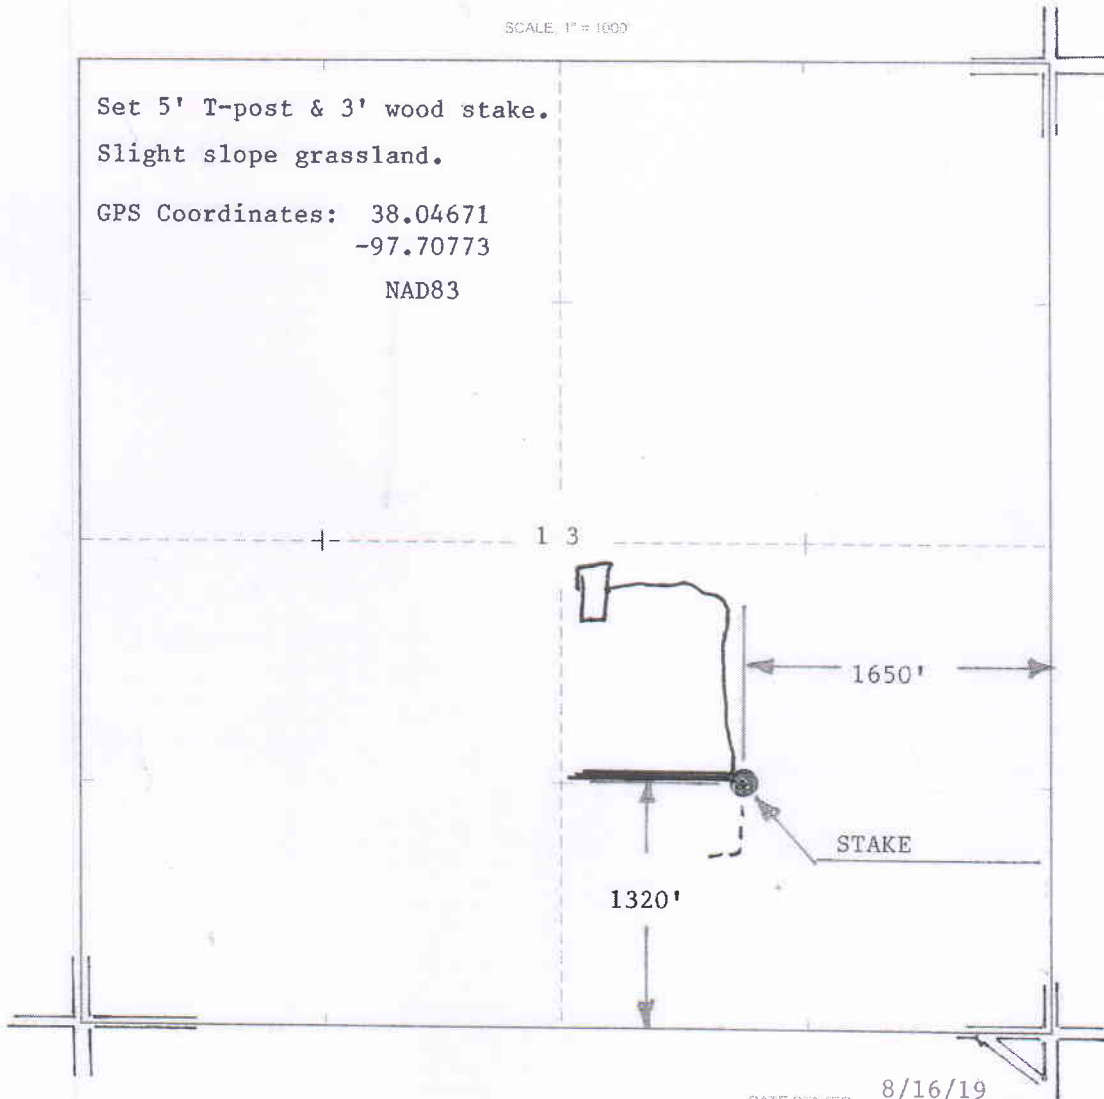

4w

R

1320' FSL & 1650' FEL of Sec.

LOCATION

ELEVATION 1467' GR

HOWELL OIL CO. INC
2400 Riverbirch Rd.
Hutchinson, KS 67502-9280

AUTHORIZED BY Steve Howell

SCALE: 1" = 100'

Set 5' T-post & 3' wood stake.

Slight slope grassland.

GPS Coordinates: 38.04671

-97.70773

NAD83

DATE STAKED: 8/16/19