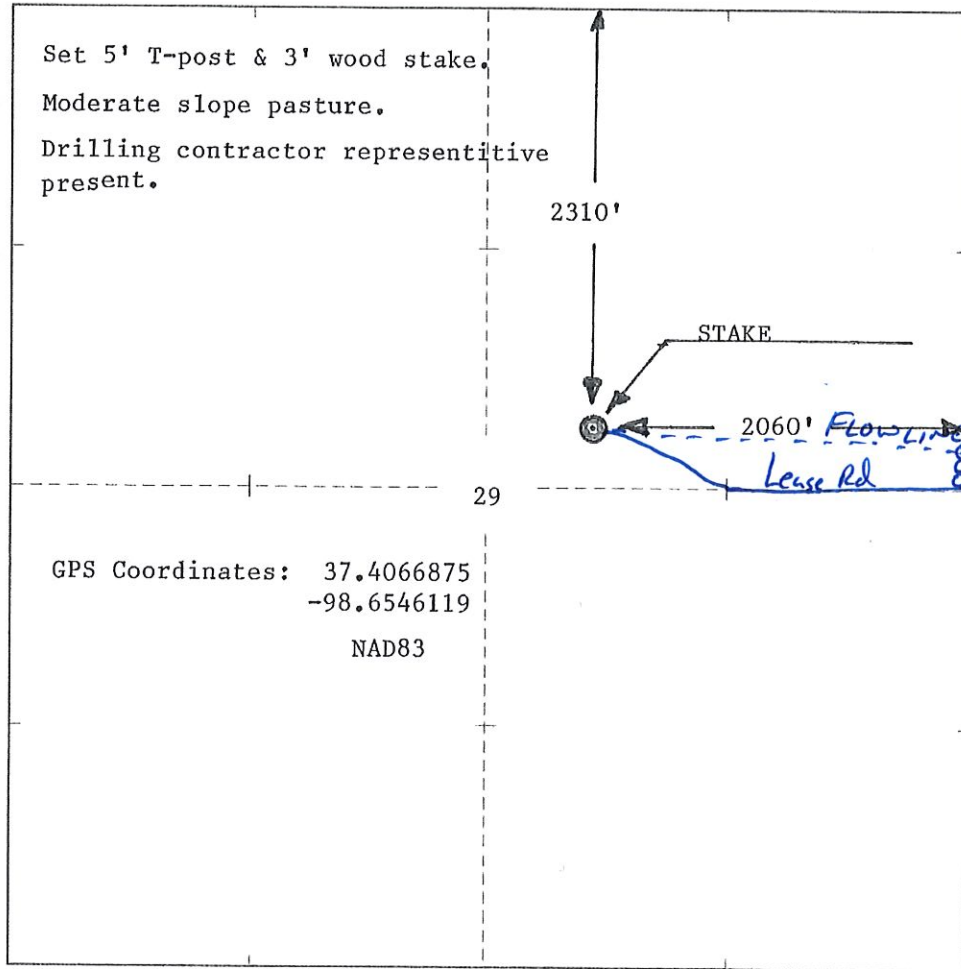

T

12w

R

2310' FNL & 2060' FEL of Sec.

LOCATION

ELEVATION: 1739' GR

VAL ENERGY INC
125 N Market, Ste 1110
Wichita, KS 67202

AUTHORIZED BY: Todd Allam

SCALE: 1" = 1000'

DATE STAKED: 8/23/19