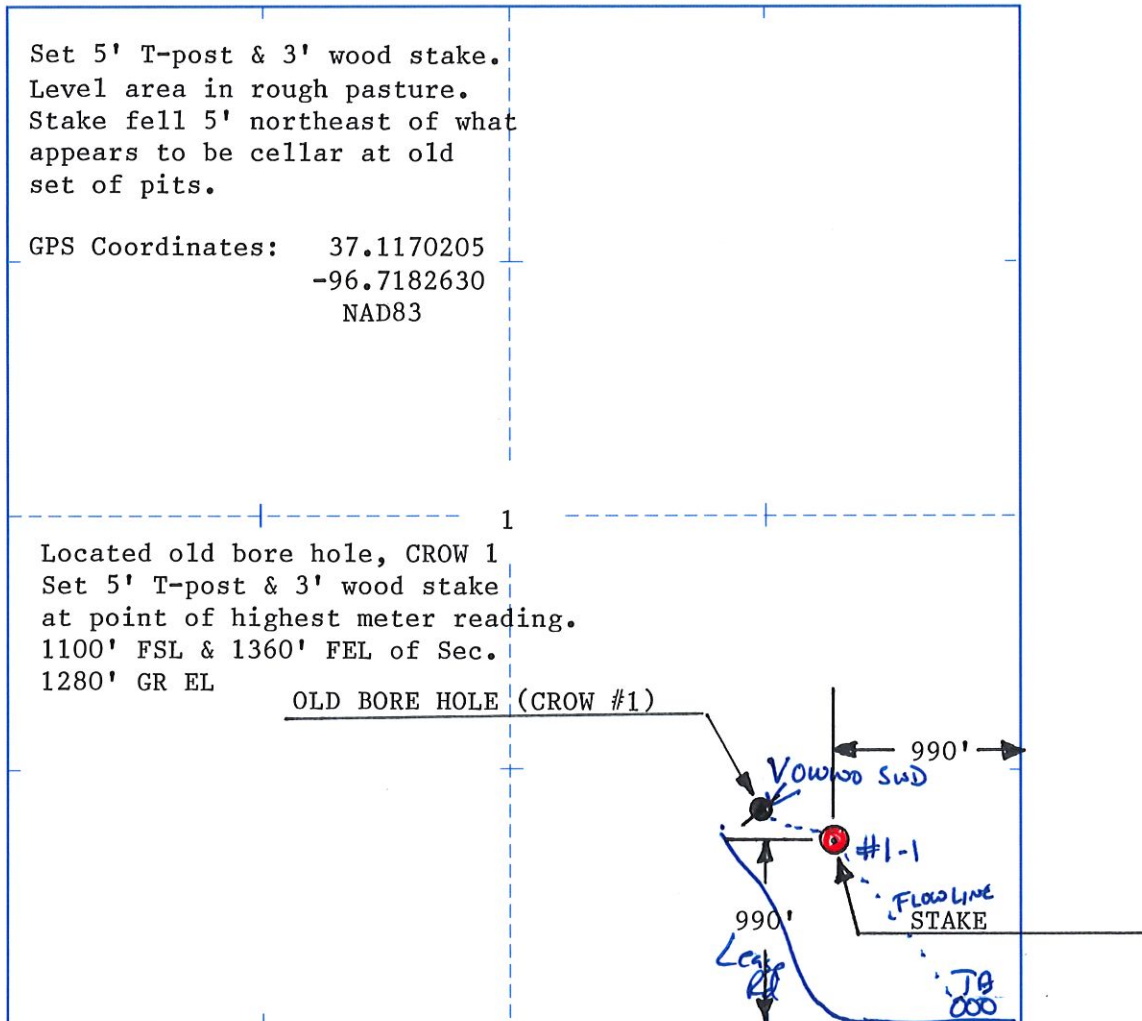

ADVANTAGE ELEVATIONS

OIL FIELD SURVEYORS

BOX 8604 - PRATT, KS 67124
(620) 672-6491

1118191

INVOICE NO.

VAL ENERGY OPERATOR 1-1 NO. CROW FARM
COWLEY COUNTY 1 34s 6e S T R 990' FSL & 990' FEL of Sec. LOCATION

ELEVATION: 1251' GR

VAL ENERGY INC
125 N Market, Ste 1110
Wichita, KS 67202

AUTHORIZED BY: Todd Allam

SCALE: 1" = 1000'

DATE STAKED: 11/20/19