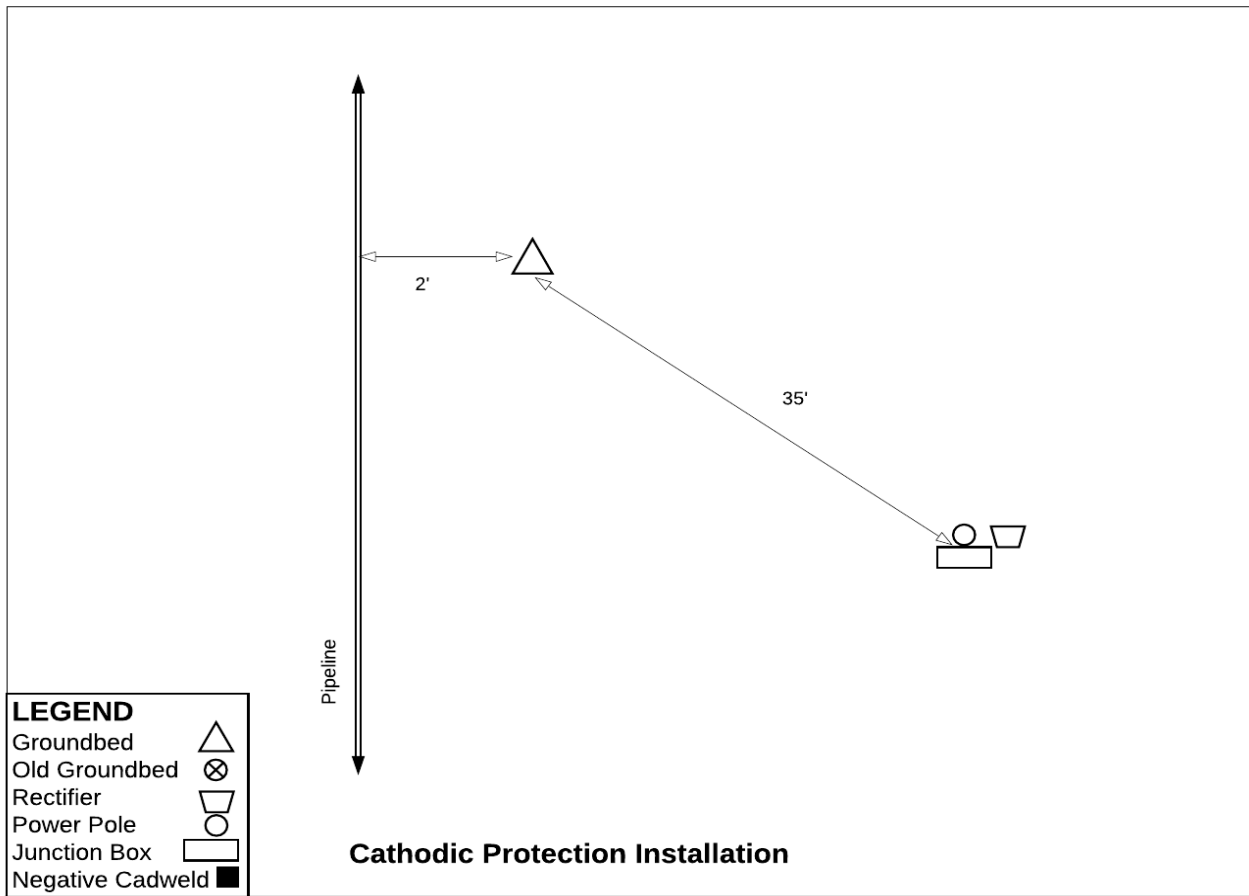

The Loftis Company
 P.O. Box 7847
 Midland, Texas 79708
 432-682-8343

| | | |
|--|-------------------------|----------------------------------|
| CUSTOMER: DCP Midstream | | PO 466213 |
| LOCATION: Mobil Hickok 1 CP Unit, Off N Road S, Hickok, Grant Co., KS | | |
| DATE DRILLED: 9/10/019 | | DATE COMPLETED: 9/12/2019 |
| DRAWN BY: JM/MLT | APPROVED BY: MFL | DRAWING # 1 |