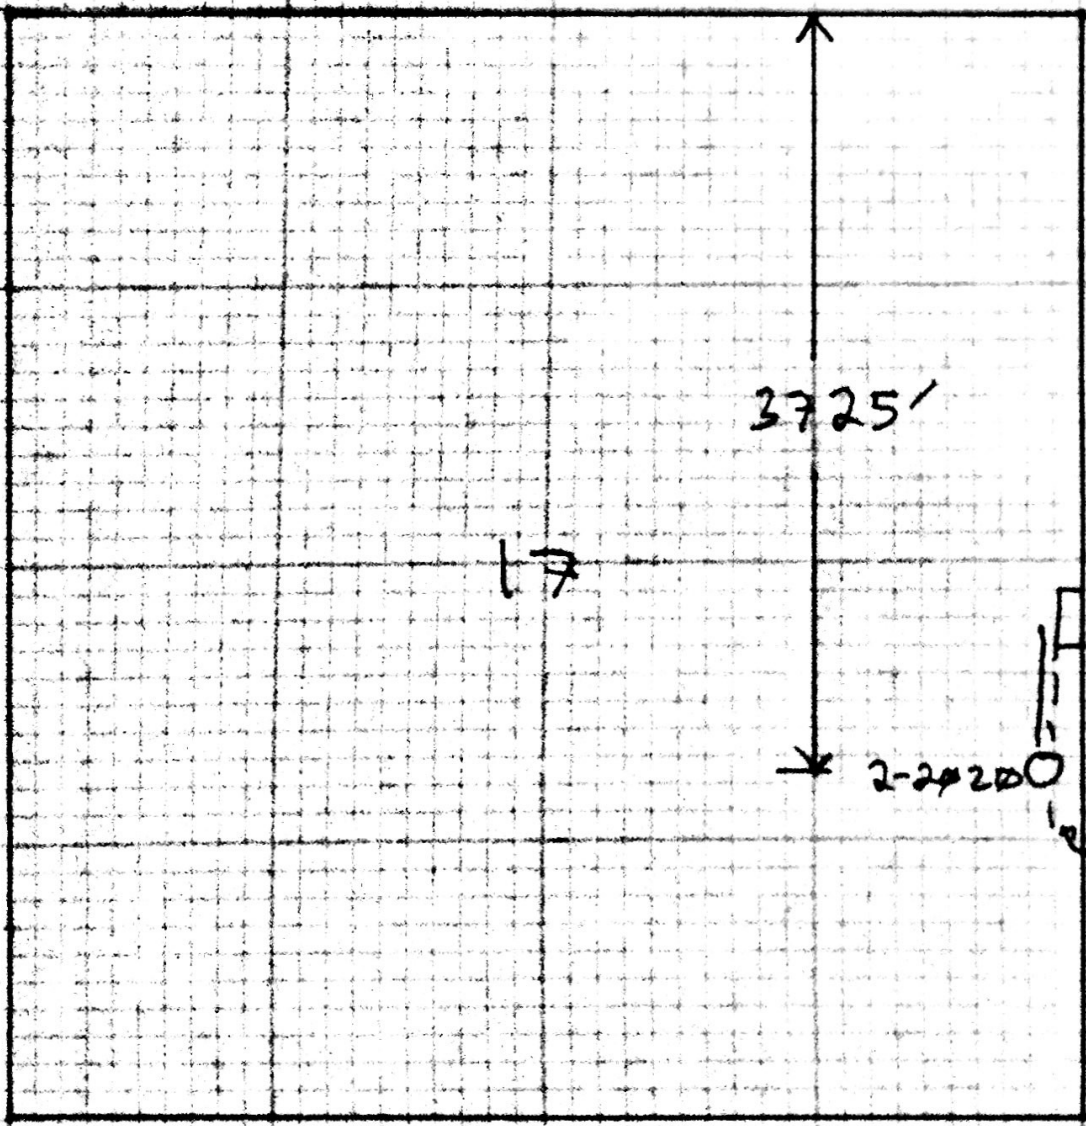

395'

17

TANK BATTERY
1-2020
165'

3725'

7

TRAIL
BATTERY

2-2#200

165'

3955'

17

TANK
BATTERY

3-2020

165'