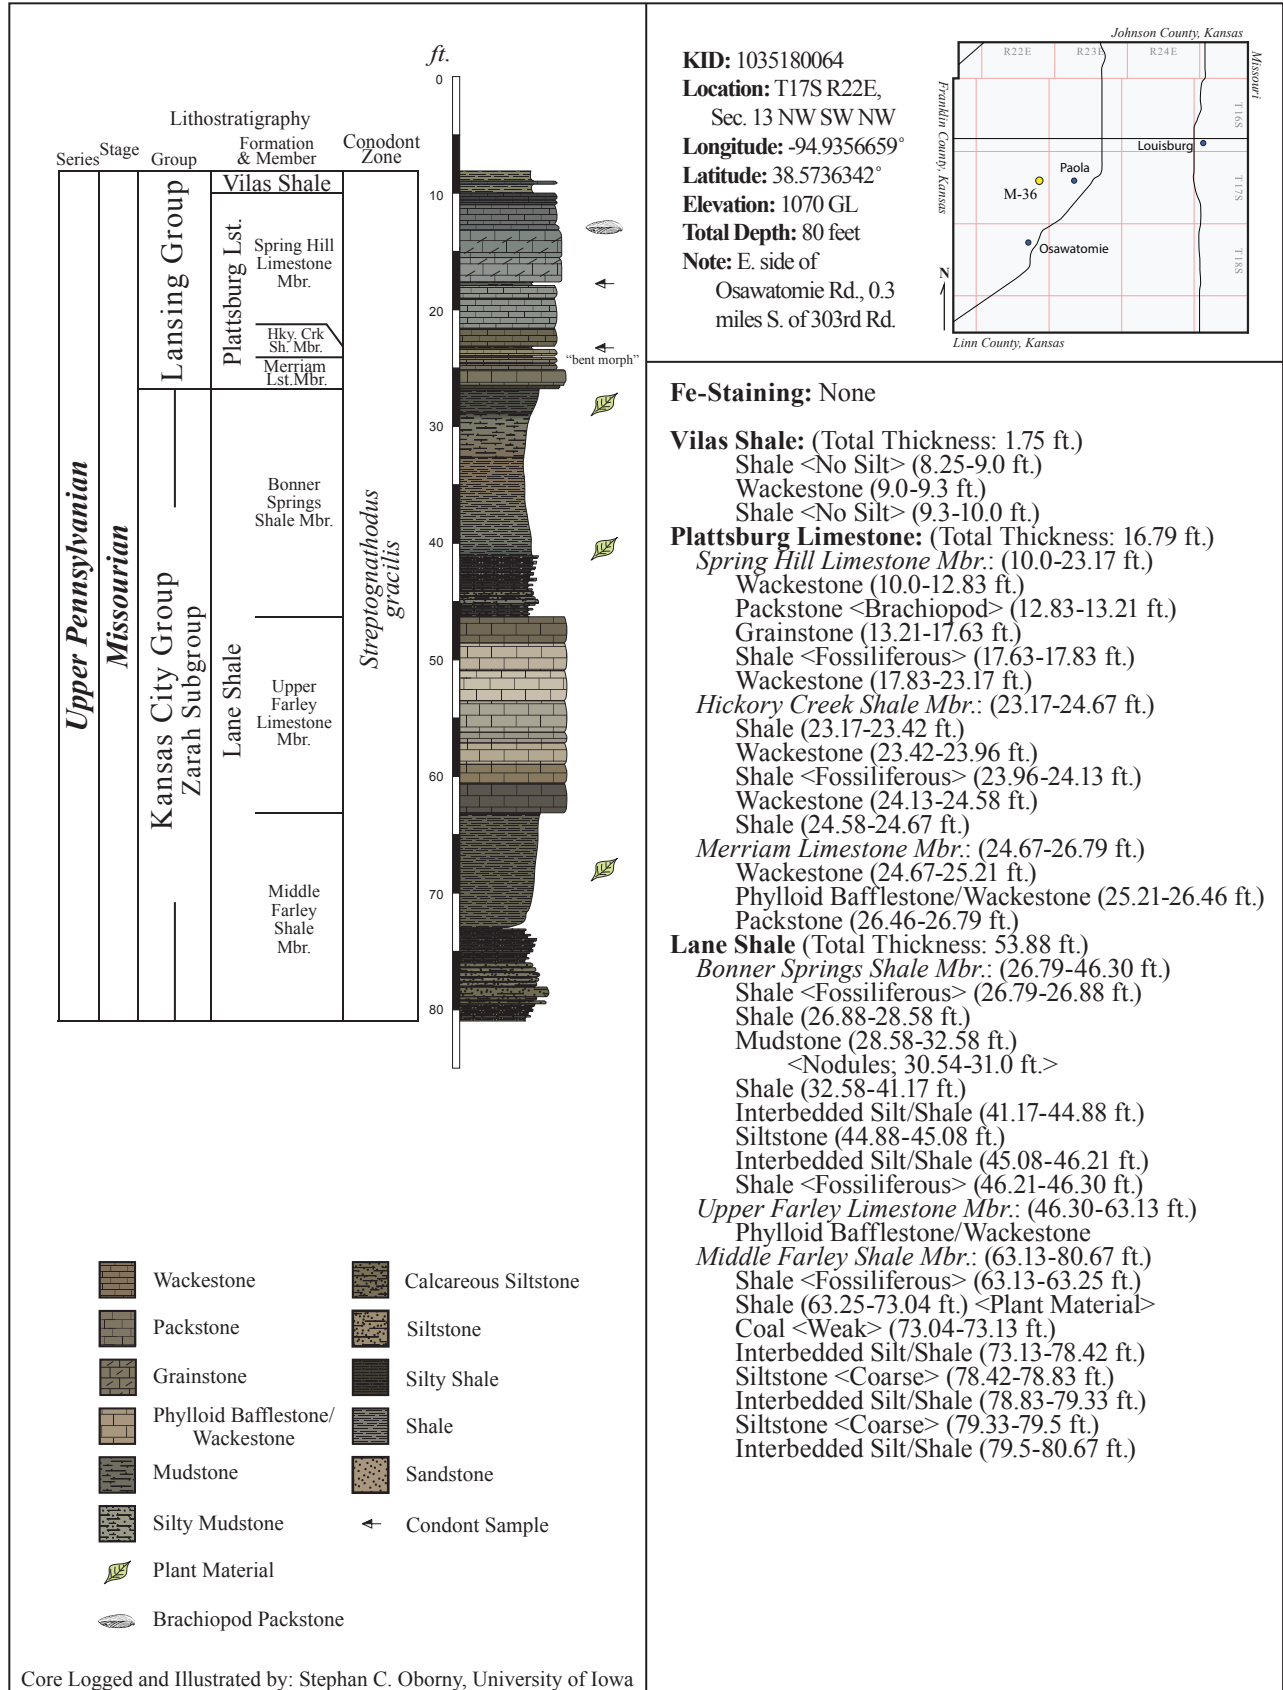

KDOT: M-36 Core, Miami County, NE Kansas

Core Logged and Illustrated by: Stephan C. Oborny, University of Iowa