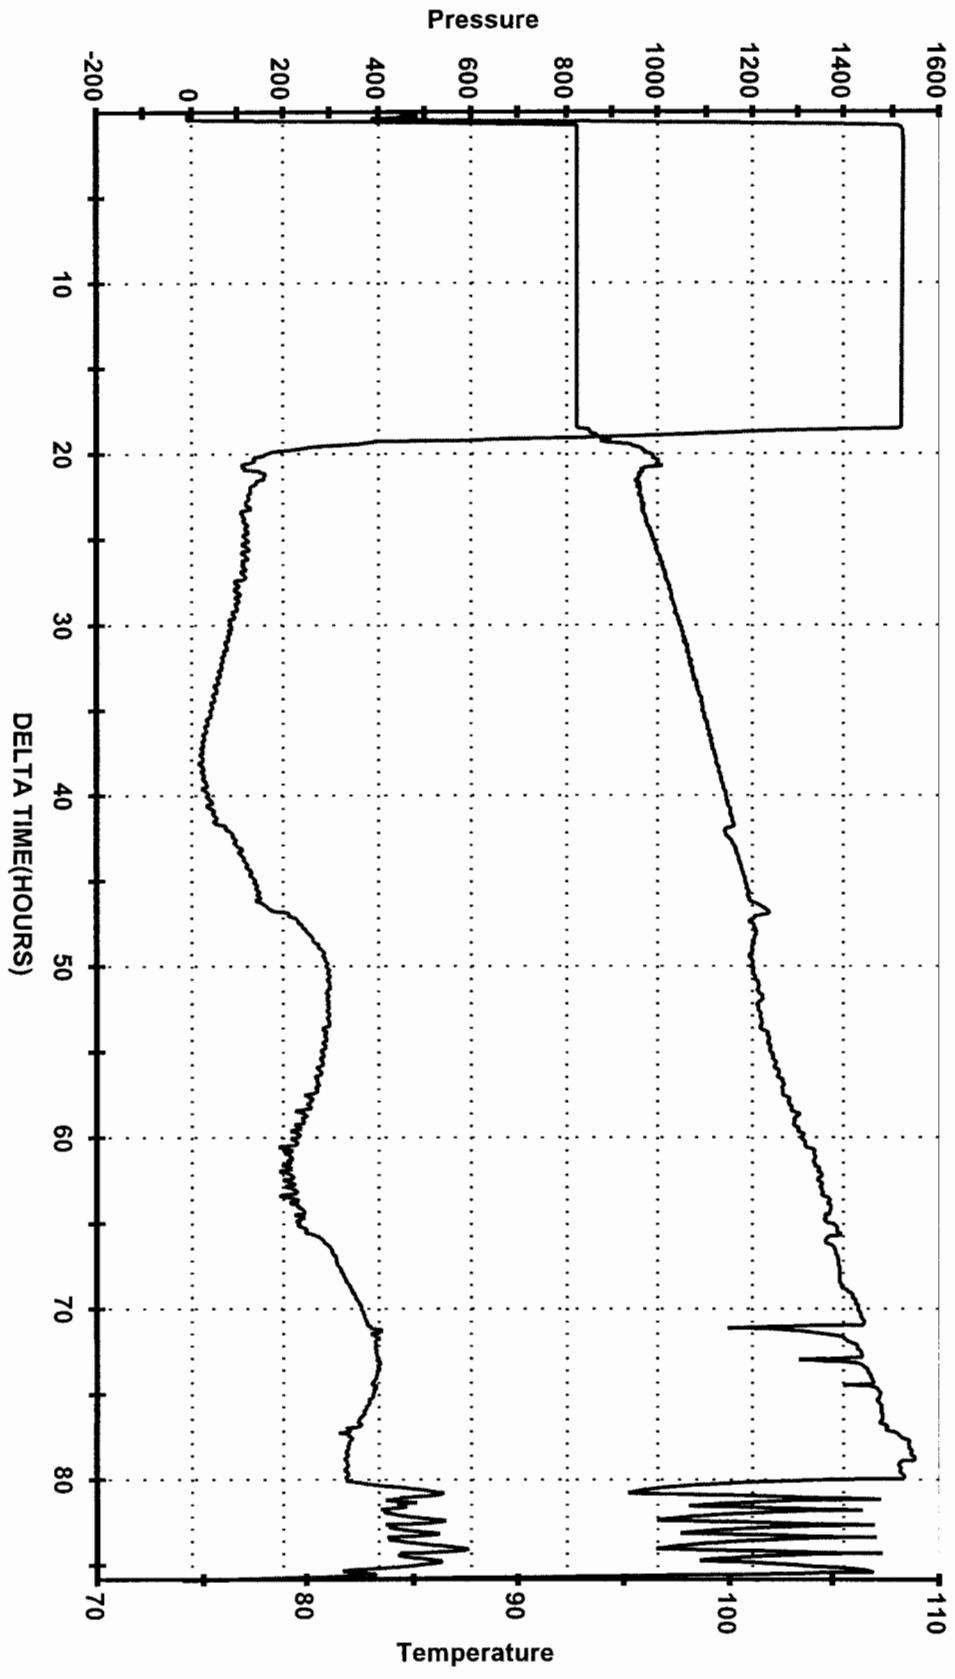

# PRESSURE AND TEMPERATURE VS DELTA TIME

Company: Elysium  
Location: McClellan #10

Date: 5/4/04  
Serial# 9977  
Max. Pressure: 1549.608 Max. Temperature: 108.332

— Pressure (PSIG)    - - - Int Temperature (F)

2-10-21W