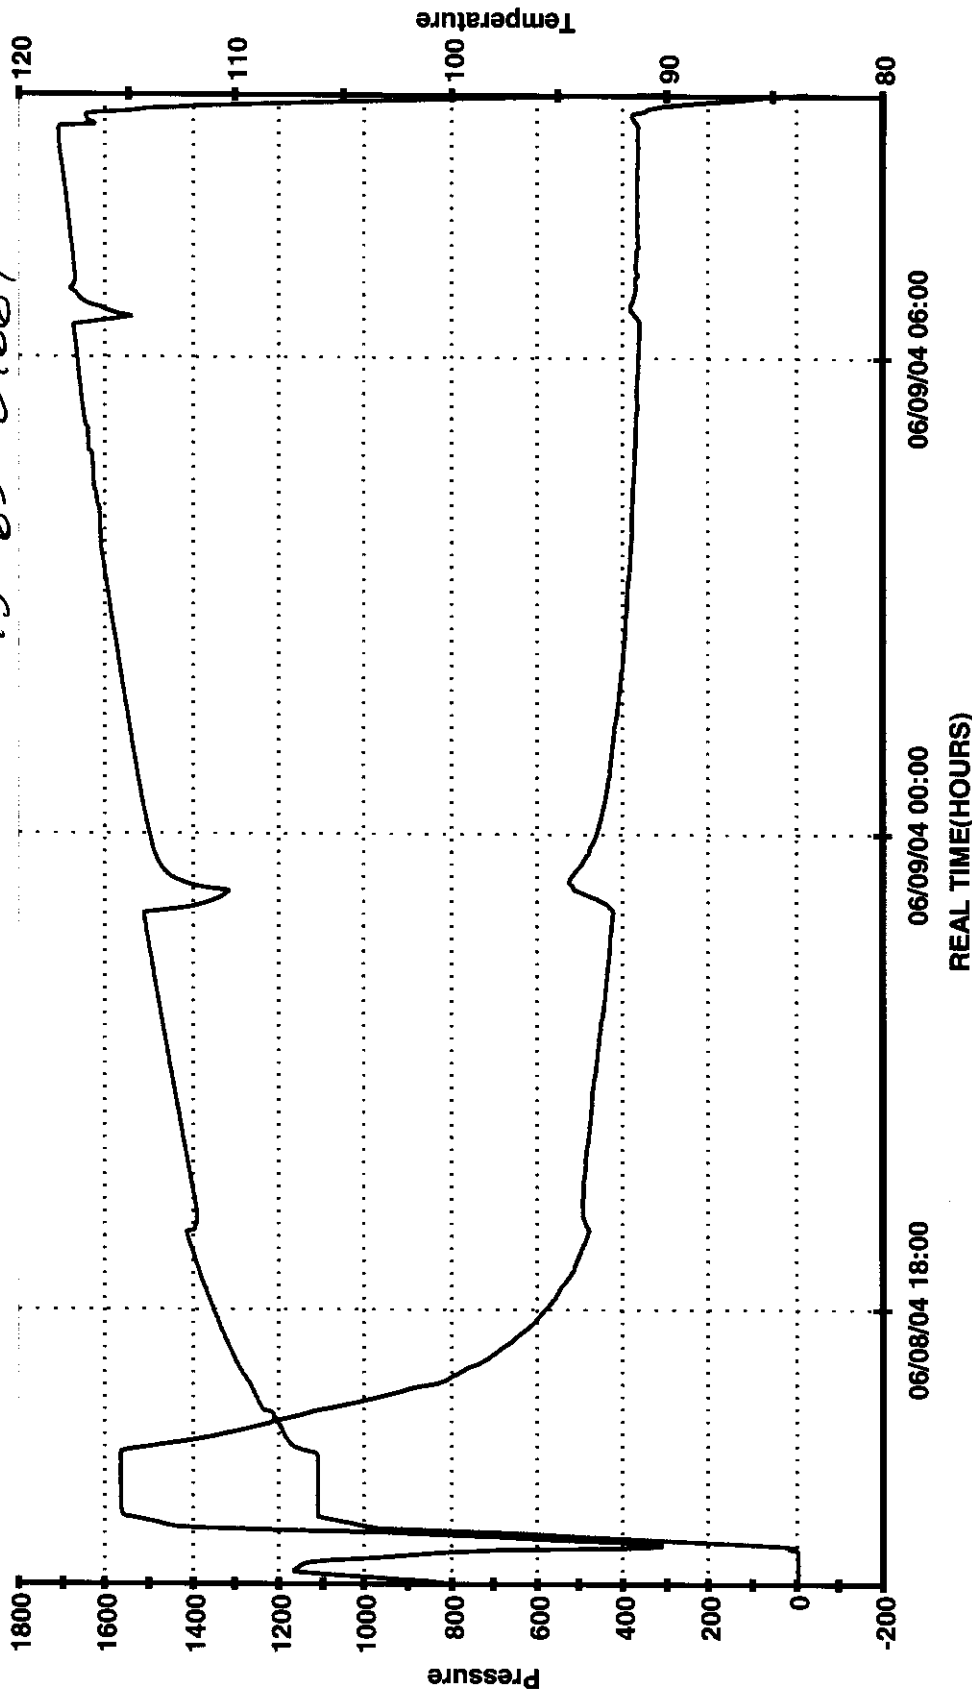

PRESSURE AND TEMP

Company: Elysium  
Location: Noah #2  
Date: 6/09/04  
Serial# 9976

Max. Pressure: 1709.567 Max. Temperature: 115.299

15-65-01661

— Pressure (PSIG) — Int Temperature (F)