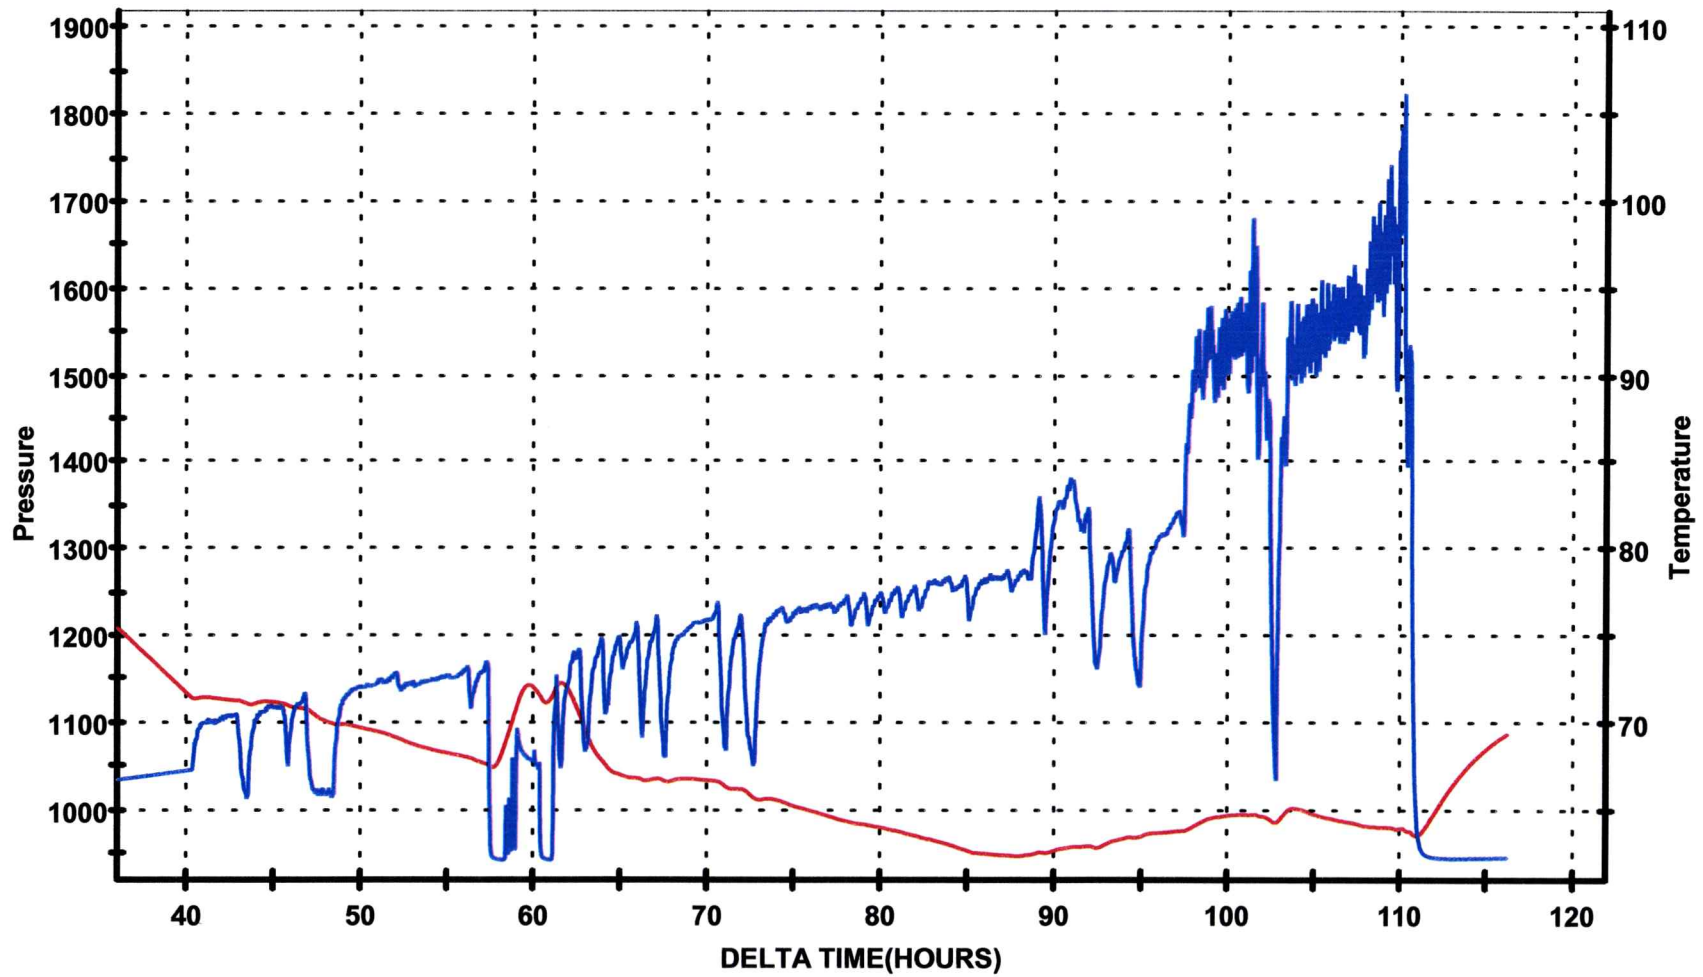

Location: \_\_\_\_\_

Date started: 11/21 Date ended: \_\_\_\_\_

Comments: \_\_\_\_\_

3530  
2  
7060

Pay Keith for  
pulling gauge

Date	Miles	Reason
11/20/05	23 1way	stakey
11/21	23 1way	order

Trilobite Rep: \_\_\_\_\_

# PRESSURE AND TEMPERATURE VS DELTA TIME

Company: Elysium Energy L.L.C.

Location: Baumer #19

Date: 11/2003

Serial# 9856

Max. Pressure: 941.963 Max. Temperature: 108.599

T, 11 N. 17W  
Sec. 27

— Pressure (PSIG) — Int Temperature (F)