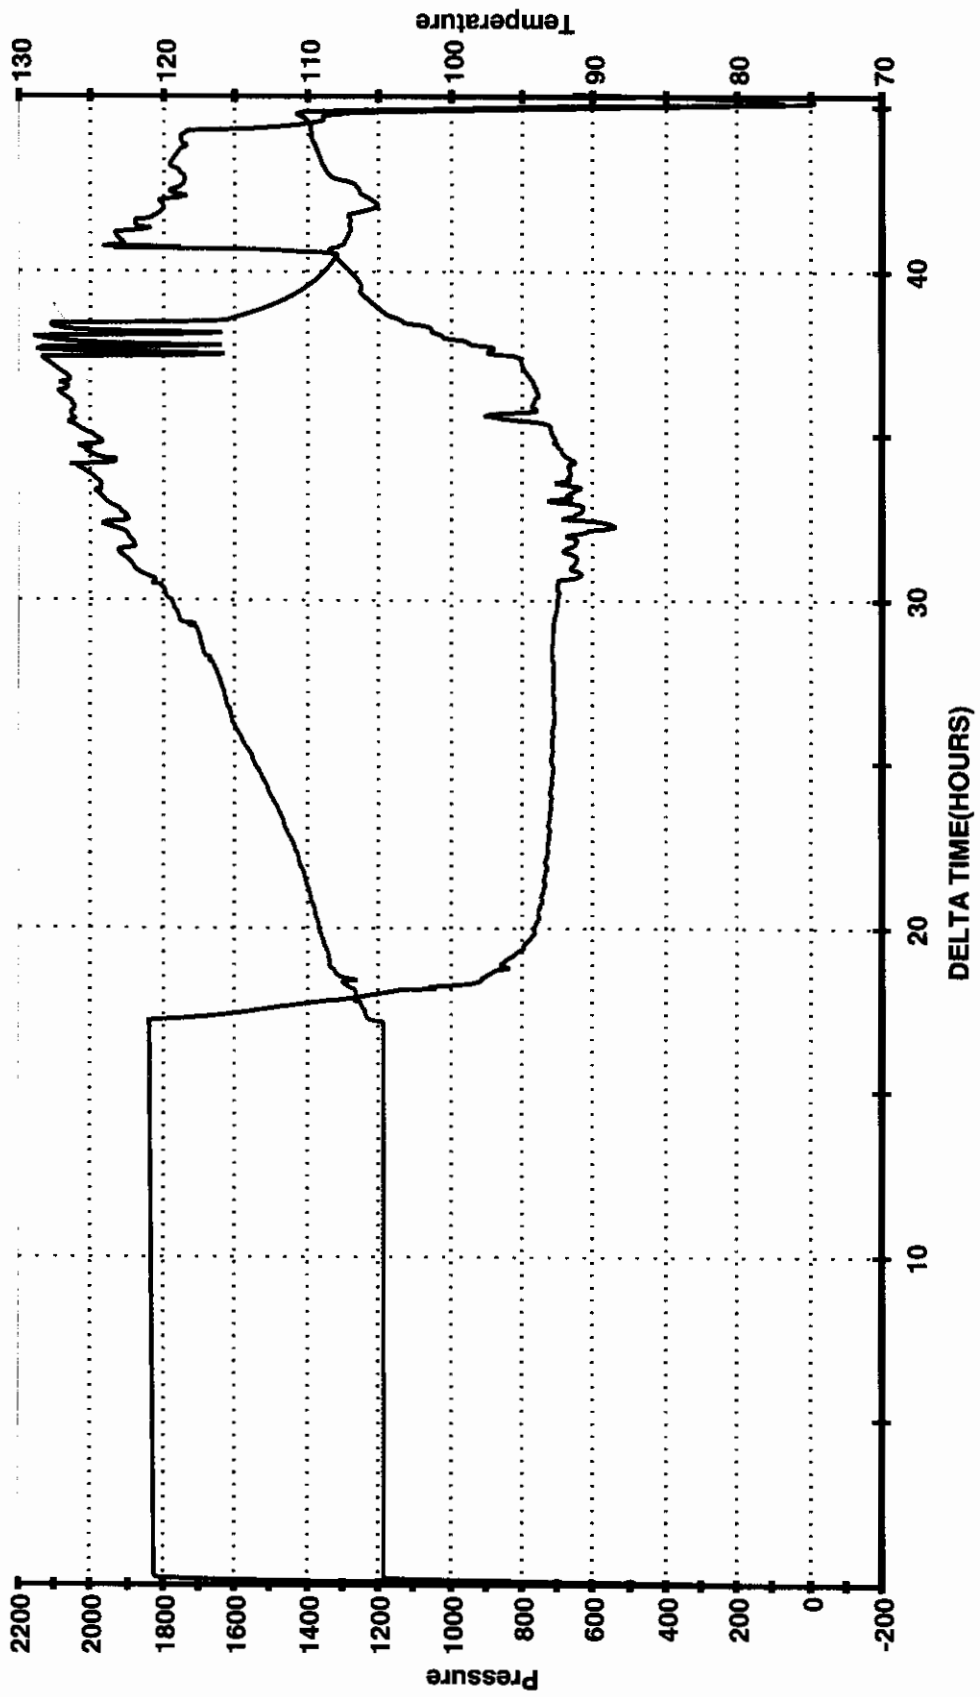

0-1+-19w

# PRESSURE AND TEMPERATURE VS DELTA TIME

Company: Elysium  
Location: Moran A #3  
Date: 8/4  
Serial# 9857  
Max. Pressure: 2160.911 Max. Temperature: 121.145

*15-165-20081*

— 9857 - Pressure (PSIG)    — 9857 - Int Temperature (F)