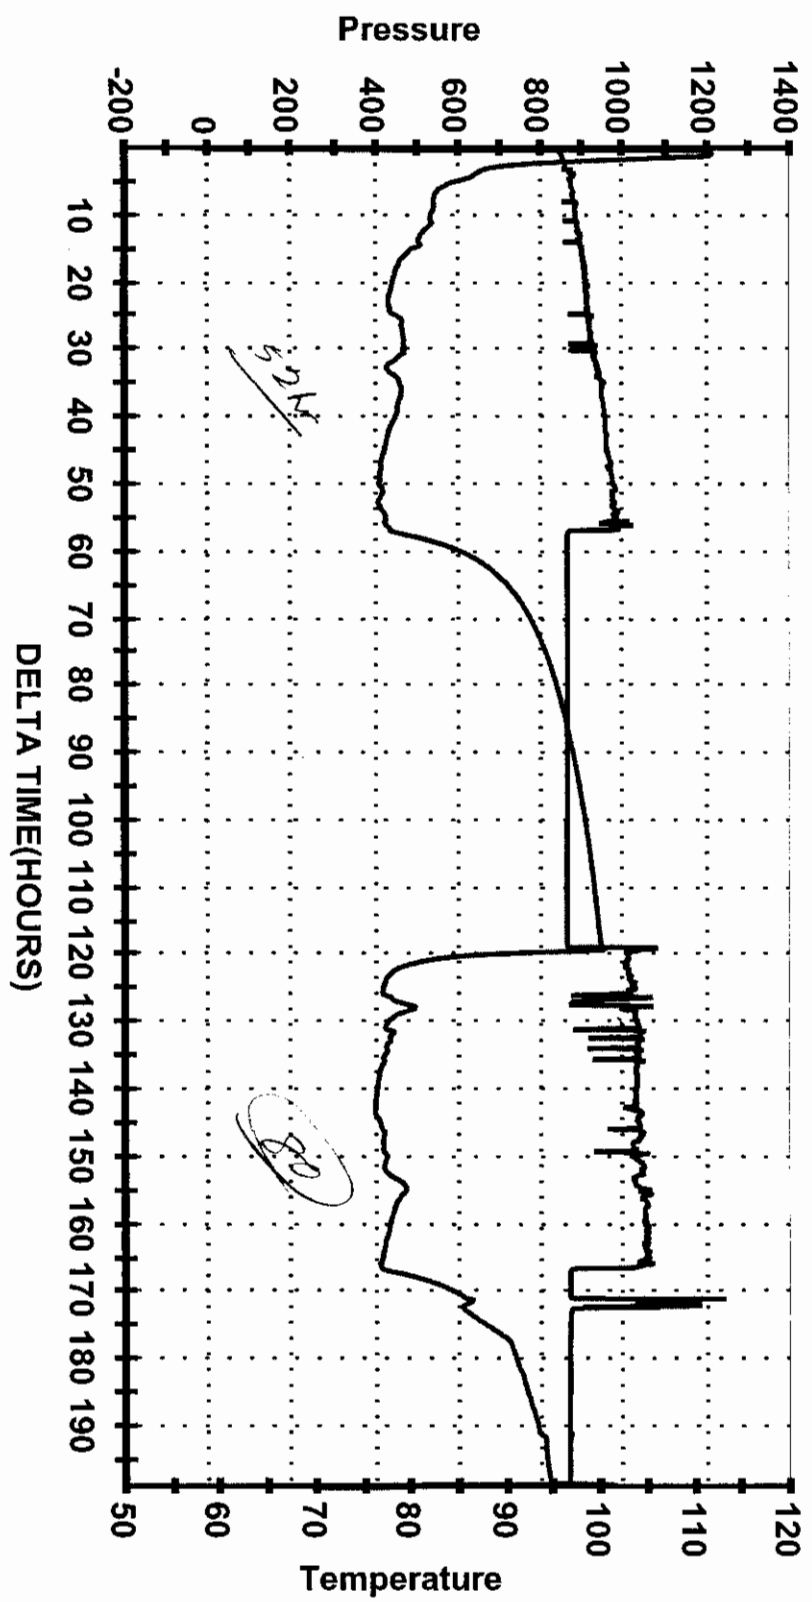

PRESSURE AND TEMPERATURE VS DELTA TIME

Company: Elysium

Location: Barry A #21

Date: 3-31-04

Serial# 9977

15-163-23353

Max. Pressure: 1248.199 Max. Temperature: 111.905

— Pressure (PSIG) - - - Int Temperature (F)