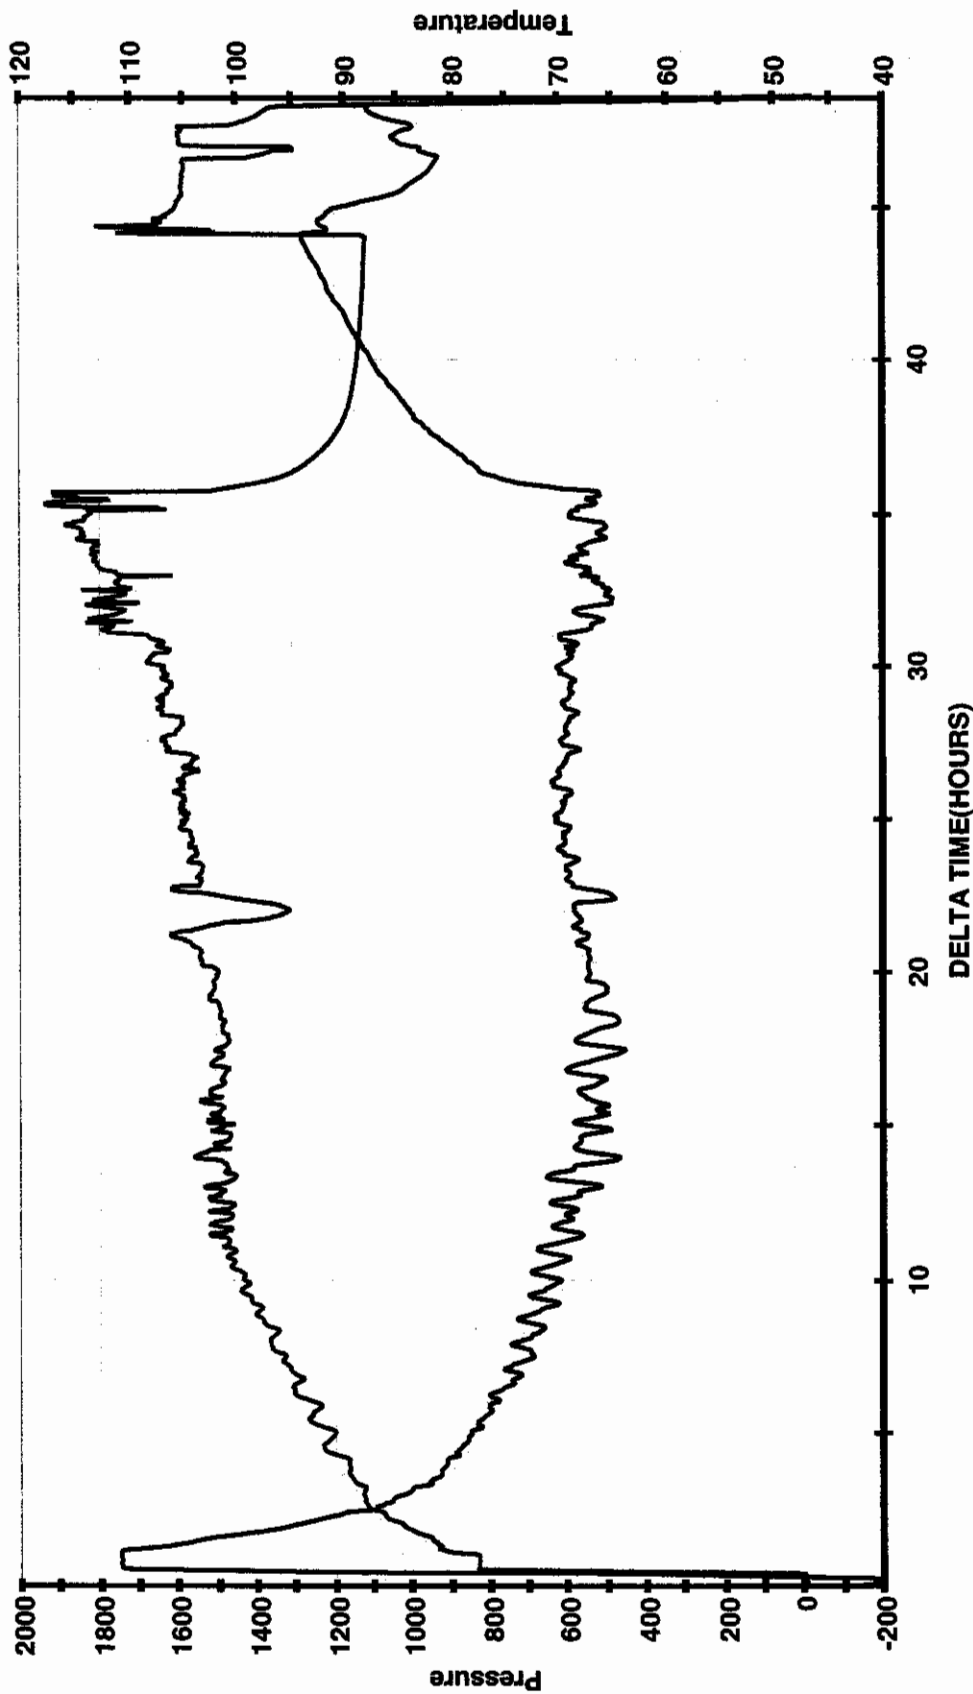

2-9-19W

PRESSURE And TEMPERATURE vs TIME

Company: Elysium
Location: Barry A #22
Date: 12-19-04
Serial# 9977

15-163-23368

9977 - Pressure (PSIG) 9977 - Int Temperature (F)